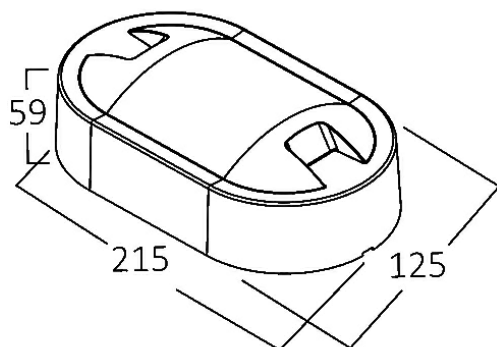

PRODUCT DATASHEET

MODEL NO BG38-00912

DESCRIPTION BRY-WALLS-D-ELP-GRY-15W-4000K-IP65-WALL LIGHT

Luminare is intended to use in outdoor applications

General Characteristics

Model No	:	BG38-00912
Main Family	:	Outdoor Lighting
Sub Family	:	LED Wall Light
Type	:	Bulkhead
Body Color	:	Grey
Lamp Shape	:	Non-Directional
Dimmable	:	Not-Dimmable
Light Source	:	LED
Warranty	:	2 years
Class	:	Class II
IP	:	IP65
IK	:	IK05

Electrical Characteristics

Lifetime	:	20000 h
Voltage	:	220-240V
Power Factor	:	>0,5
Material	:	PC
Working Temperature	:	-20 C+40 C
Frequency	:	50-60 Hz

Package Informations

N.W.	:	7,20 kgs
G.W.	:	9,25 kgs
PCS/CTN	:	24 pcs
Length	:	400 mm
Width	:	275 mm
Height	:	455 mm
EAN	:	5949097719950

Product Characteristics

Wattage	:	15 w
Color Temperature	:	4000K
Quse Lumen	:	1450 lm
Color Rendering Index (CRI)	:	>80
Energy Efficiency Level	:	F
Beam Angle	:	110° Degrees
Color Category	:	Natural White

Dimensions & Weight

P. Length	:	215 mm
P. Width	:	125 mm
P. Height	:	59 mm
Weight	:	290 gr