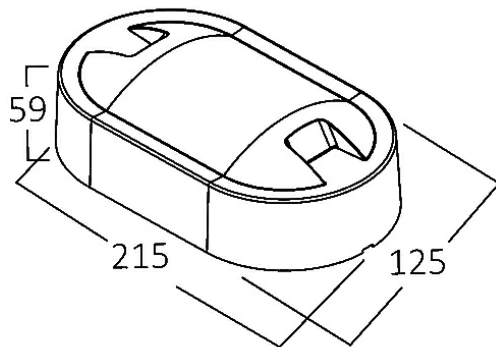

Braytron

PRODUCT DATASHEET

MODEL NO BG38-00902

DESCRIPTION BRY-WALLS-D-ELP-GRY-15W-3000K-IP65-WALL LIGHT

Luminare is intended to use in outdoor applications

BRAYTRON SRL

Bulavardul Iuliu Maniu, Nr.616, Sector 6, 061129, Bucuresti-ROMANIA

Electrical Characteristics

Lifetime	:	20000 h
Voltage	:	220-240V
Power Factor	:	>0,5
Material	:	PC
Working Temperature	:	-20 C+40 C
Frequency	:	50-60 Hz

Package Informations

N.W.	:	7,20 kgs
G.W.	:	9,25 kgs
PCS/CTN	:	24 pcs
Length	:	400 mm
Width	:	275 mm
Height	:	455 mm
EAN	:	5949097719929

Product Characteristics

Wattage	:	15 w
Color Temperature	:	3000K
Quse Lumen	:	1450 lm
Color Rendering Index (CRI)	:	>80
Energy Efficiency Level	:	F
Beam Angle	:	110° Degrees
Color Category	:	Warm White

Dimensions & Weight

P. Length	:	215 mm
P. Width	:	125 mm
P. Height	:	59 mm
Weight	:	290 gr