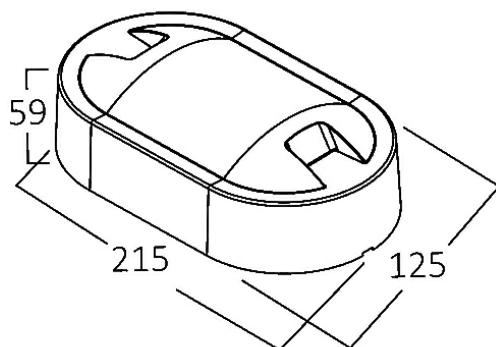

PRODUCT DATASHEET

MODEL NO BG38-00902

DESCRIPTION BRY-WALLS-D-ELP-GRY-15W-3000K-IP65-WALL LIGHT

Luminare is intended to use in outdoor applications

General Characteristics

Model No	:	BG38-00902
Main Family	:	Outdoor Lighting
Sub Family	:	LED Wall Light
Type	:	Bulkhead
Body Color	:	Grey
Lamp Shape	:	Non-Directional
Dimmable	:	Not-Dimmable
Light Source	:	LED
Warranty	:	2 years
Class	:	Class II
IP	:	IP65
IK	:	IK05

Electrical Characteristics

Lifetime	:	20000 h
Voltage	:	220-240V
Power Factor	:	>0,5
Material	:	PC
Working Temperature	:	-20 C+40 C
Frequency	:	50-60 Hz

Package Informations

N.W.	:	7,20 kgs
G.W.	:	9,25 kgs
PCS/CTN	:	24 pcs
Length	:	400 mm
Width	:	275 mm
Height	:	455 mm
EAN	:	5949097719929

Product Characteristics

Wattage	:	15 w
Color Temperature	:	3000K
Quse Lumen	:	1450 lm
Color Rendering Index (CRI)	:	>80
Energy Efficiency Level	:	F
Beam Angle	:	110° Degrees
Color Category	:	Warm White

Dimensions & Weight

P. Length	:	215 mm
P. Width	:	125 mm
P. Height	:	59 mm
Weight	:	290 gr