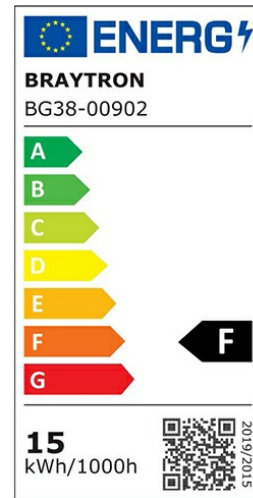

Braytron

PRODUCT DATASHEET

MODEL NO BG38-00902

DESCRIPTION BRY-WALLS-D-ELP-GRY-15W-3000K-IP65-WALL LIGHT

Luminare is intended to use in outdoor applications

BRAYTRON SRL

Bulavardul Iuliu Maniu, Nr.616, Sector 6, 061129, Bucuresti-ROMANIA

info@braytron.com

www.braytron.com

General Characteristics

Model No	:	BG38-00902
Main Family	:	Outdoor Lighting
Sub Family	:	LED Wall Light
Type	:	Bulkhead
Body Color	:	Grey
Lamp Shape	:	Non-Directional
Dimmable	:	Not-Dimmable
Light Source	:	LED
Warranty	:	2 years
Class	:	Class II
IP	:	IP65
IK	:	IK05

Electrical Characteristics

Lifetime	:	20000 h
Voltage	:	220-240V
Power Factor	:	>0,5
Material	:	PC
Working Temperature	:	-20 C+40 C
Frequency	:	50-60 Hz

Package Informations

N.W.	:	7,20 kgs
G.W.	:	9,25 kgs
PCS/CTN	:	24 pcs
Length	:	400 mm
Width	:	275 mm
Height	:	455 mm
EAN	:	5949097719929

Product Characteristics

Wattage	:	15 w
Color Temperature	:	3000K
Quse Lumen	:	1450 lm
Color Rendering Index (CRI)	:	>80
Energy Efficiency Level	:	F
Beam Angle	:	110° Degrees
Color Category	:	Warm White