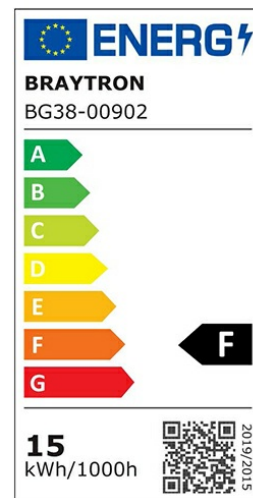

PRODUCT DATASHEET

MODEL NO BG38-00902

DESCRIPTION BRY-WALLS-D-ELP-GRY-15W-3000K-IP65-WALL LIGHT

Luminare is intended to use in outdoor applications

General Characteristics

Model No	:	BG38-00902
Main Family	:	Outdoor Lighting
Sub Family	:	LED Wall Light
Type	:	Bulkhead
Body Color	:	Grey
Lamp Shape	:	Non-Directional
Dimmable	:	Not-Dimmable
Light Source	:	LED
Warranty	:	2 years
Class	:	Class II
IP	:	IP65
IK	:	IK05

Electrical Characteristics

Lifetime	:	20000 h
Voltage	:	220-240V
Power Factor	:	>0,5
Material	:	PC
Working Temperature	:	-20 C+40 C
Frequency	:	50-60 Hz

Package Informations

N.W.	:	7,20 kgs
G.W.	:	9,25 kgs
PCS/CTN	:	24 pcs
Length	:	400 mm
Width	:	275 mm
Height	:	455 mm
EAN	:	5949097719929

Product Characteristics

Wattage	:	15 w
Color Temperature	:	3000K
Quse Lumen	:	1450 lm
Color Rendering Index (CRI)	:	>80
Energy Efficiency Level	:	F
Beam Angle	:	110° Degrees
Color Category	:	Warm White

Dimensions & Weight

P. Length	:	215 mm
P. Width	:	125 mm
P. Height	:	59 mm
Weight	:	290 gr