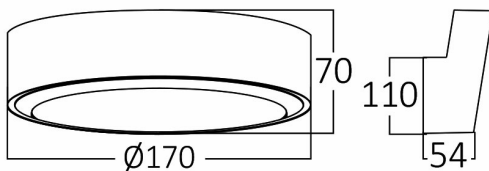

Braytron

PRODUCT DATASHEET

MODEL NO BG38-00732

DESCRIPTION BRY-WALLS-D-RND-GRY-12W-6500K-IP65-WALL LIGHT

Luminare is intended to use in outdoor applications

BRAYTRON SRL

Bulavardul iuliu maniu, Nr.616, Sector 6, 061129, Bucuresti-ROMANIA

info@braytron.com

www.braytron.com