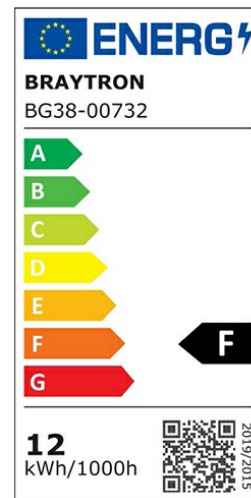

Braytron

PRODUCT DATASHEET

MODEL NO BG38-00732

DESCRIPTION BRY-WALLS-D-RND-GRY-12W-6500K-IP65-WALL LIGHT

Luminare is intended to use in outdoor applications

BRAYTRON SRL

Bulavardul iuliu maniu, Nr.616, Sector 6, 061129, Bucuresti-ROMANIA

info@braytron.com

www.braytron.com