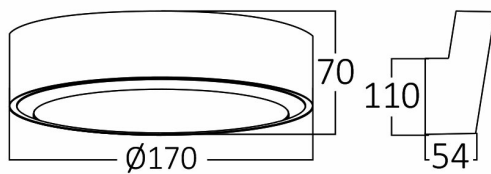

PRODUCT DATASHEET

MODEL NO BG38-00732

DESCRIPTION BRY-WALLS-D-RND-GRY-12W-6500K-IP65-WALL LIGHT

Luminare is intended to use in outdoor applications