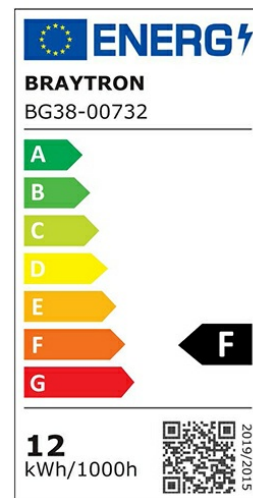

## PRODUCT DATASHEET

MODEL NO BG38-00732

DESCRIPTION BRY-WALLS-D-RND-GRY-12W-6500K-IP65-WALL LIGHT

Luminare is intended to use in outdoor applications

### General Characteristics

Model No	:	BG38-00732
Main Family	:	Outdoor Lighting
Sub Family	:	LED Wall Light
Type	:	Bulkhead
Body Color	:	Grey
Lamp Shape	:	Non-Directional
Dimmable	:	Not-Dimmable
Light Source	:	LED
Warranty	:	2 years
Class	:	Class II
IP	:	IP65
IK	:	IK05

### Product Characteristics

Wattage	:	12 w
Color Temperature	:	6500K
Quse Lumen	:	1140 lm
Color Rendering Index (CRI)	:	>80
Energy Efficiency Level	:	F
Beam Angle	:	110° Degrees
Color Category	:	Cool White

### Dimensions & Weight

Diameter	:	170 mm
P. Height	:	70 mm
Weight	:	260 gr