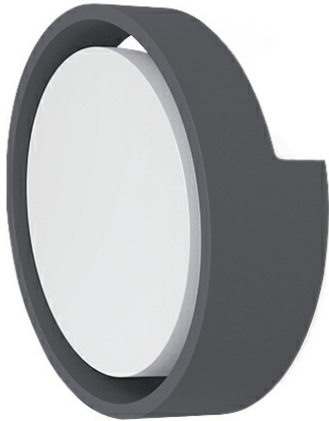

PRODUCT DATASHEET

MODEL NO BG38-00712

DESCRIPTION BRY-WALLS-D-RND-GRY-12W-4000K-IP65-WALL LIGHT

Luminare is intended to use in outdoor applications

General Characteristics

Model No	:	BG38-00712
Main Family	:	Outdoor Lighting
Sub Family	:	LED Wall Light
Type	:	Bulkhead
Body Color	:	Grey
Lamp Shape	:	Non-Directional
Dimmable	:	Not-Dimmable
Light Source	:	LED
Warranty	:	2 years
Class	:	Class II
IP	:	IP65
IK	:	IK05

Product Characteristics

Wattage	:	12 w
Color Temperature	:	4000K
Quse Lumen	:	1140 lm
Color Rendering Index (CRI)	:	>80
Energy Efficiency Level	:	F
Beam Angle	:	110° Degrees
Color Category	:	Natural White

Dimensions & Weight

Diameter	:	170 mm
P. Height	:	70 mm
Weight	:	260 gr