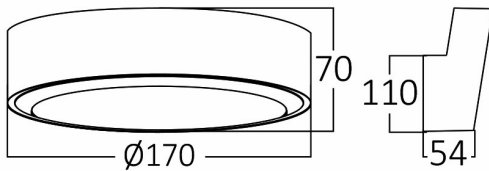

Braytron

PRODUCT DATASHEET

MODEL NO BG38-00712

DESCRIPTION BRY-WALLS-D-RND-GRY-12W-4000K-IP65-WALL LIGHT

Luminare is intended to use in outdoor applications

BRAYTRON SRL

Bulavardul Iuliu Maniu, Nr.616, Sector 6, 061129, Bucuresti-ROMANIA

info@braytron.com

www.braytron.com