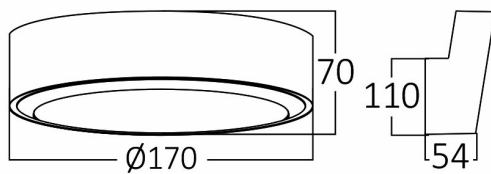

PRODUCT DATASHEET

MODEL NO BG38-00712

DESCRIPTION BRY-WALLS-D-RND-GRY-12W-4000K-IP65-WALL LIGHT

Luminare is intended to use in outdoor applications

General Characteristics

Model No	:	BG38-00712
Main Family	:	Outdoor Lighting
Sub Family	:	LED Wall Light
Type	:	Bulkhead
Body Color	:	Grey
Lamp Shape	:	Non-Directional
Dimmable	:	Not-Dimmable
Light Source	:	LED
Warranty	:	2 years
Class	:	Class II
IP	:	IP65
IK	:	IK05

Electrical Characteristics

Lifetime	:	20000 h
Voltage	:	220-240V
Power Factor	:	>0,5
Material	:	PC
Working Temperature	:	-20 C+40 C
Frequency	:	50-60 Hz

Package Informations

N.W.	:	6,24 kgs
G.W.	:	8,20 kgs
PCS/CTN	:	24 pcs
Length	:	440 mm
Width	:	365 mm
Height	:	365 mm
EAN	:	5949097719943

Product Characteristics

Wattage	:	12 w
Color Temperature	:	4000K
Quse Lumen	:	1140 lm
Color Rendering Index (CRI)	:	>80
Energy Efficiency Level	:	F
Beam Angle	:	110° Degrees
Color Category	:	Natural White

Dimensions & Weight

Diameter	:	170 mm
P. Height	:	70 mm
Weight	:	260 gr