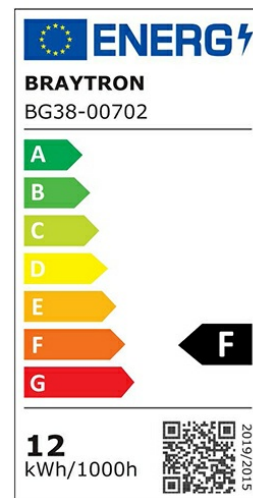

PRODUCT DATASHEET

MODEL NO BG38-00702

DESCRIPTION BRY-WALLS-D-RND-GRY-12W-3000K-IP65-WALL LIGHT

Luminare is intended to use in outdoor applications

General Characteristics

Model No	:	BG38-00702
Main Family	:	Outdoor Lighting
Sub Family	:	LED Wall Light
Type	:	Bulkhead
Body Color	:	Grey
Lamp Shape	:	Non-Directional
Dimmable	:	Not-Dimmable
Light Source	:	LED
Warranty	:	2 years
Class	:	Class II
IP	:	IP65
IK	:	IK05

Electrical Characteristics

Lifetime	:	20000 h
Voltage	:	220-240V
Power Factor	:	>0,5
Material	:	PC
Working Temperature	:	-20 C+40 C
Frequency	:	50-60 Hz

Package Informations

N.W.	:	6,24 kgs
G.W.	:	8,20 kgs
PCS/CTN	:	24 pcs
Length	:	440 mm
Width	:	365 mm
Height	:	365 mm
EAN	:	5949097719905

Product Characteristics

Wattage	:	12 w
Color Temperature	:	3000K
Quse Lumen	:	1140 lm
Color Rendering Index (CRI)	:	>80
Energy Efficiency Level	:	F
Beam Angle	:	110° Degrees
Color Category	:	Warm White

Dimensions & Weight

Diameter	:	170 mm
P. Height	:	70 mm
Weight	:	260 gr