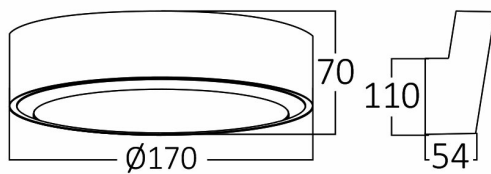

PRODUCT DATASHEET

MODEL NO BG38-00702

DESCRIPTION BRY-WALLS-D-RND-GRY-12W-3000K-IP65-WALL LIGHT

Luminare is intended to use in outdoor applications

General Characteristics

Model No	:	BG38-00702
Main Family	:	Outdoor Lighting
Sub Family	:	LED Wall Light
Type	:	Bulkhead
Body Color	:	Grey
Lamp Shape	:	Non-Directional
Dimmable	:	Not-Dimmable
Light Source	:	LED
Warranty	:	2 years
Class	:	Class II
IP	:	IP65
IK	:	IK05

Electrical Characteristics

Lifetime	:	20000 h
Voltage	:	220-240V
Power Factor	:	>0,5
Material	:	PC
Working Temperature	:	-20 C+40 C
Frequency	:	50-60 Hz

Package Informations

N.W.	:	6,24 kgs
G.W.	:	8,20 kgs
PCS/CTN	:	24 pcs
Length	:	440 mm
Width	:	365 mm
Height	:	365 mm
EAN	:	5949097719905

Product Characteristics

Wattage	:	12 w
Color Temperature	:	3000K
Quse Lumen	:	1140 lm
Color Rendering Index (CRI)	:	>80
Energy Efficiency Level	:	F
Beam Angle	:	110° Degrees
Color Category	:	Warm White

Dimensions & Weight

Diameter	:	170 mm
P. Height	:	70 mm
Weight	:	260 gr