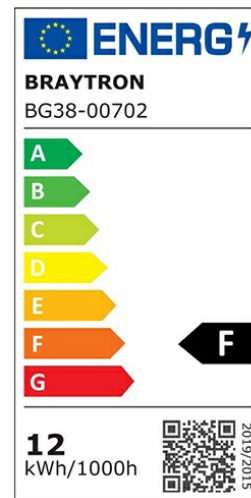

Braytron

PRODUCT DATASHEET

MODEL NO BG38-00702

DESCRIPTION BRY-WALLS-D-RND-GRY-12W-3000K-IP65-WALL LIGHT

Luminare is intended to use in outdoor applications

BRAYTRON SRL

Bulavardul Iuliu Maniu, Nr.616, Sector 6, 061129, Bucuresti-ROMANIA

info@braytron.com

www.braytron.com