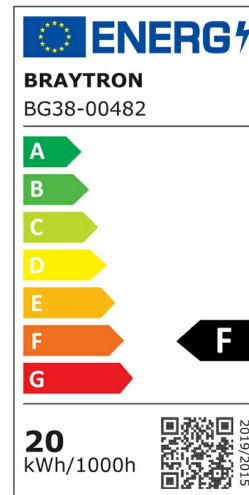

PRODUCT DATASHEET

MODEL NO BG38-00482

DESCRIPTION BRY-WALLS-B-ELP-GRY-20W-3IN1-SNS-IP65-WALL LIGHT

Luminare is intended to use in outdoor applications

General Characteristics

Model No	:	BG38-00482
Main Family	:	Outdoor Lighting
Sub Family	:	LED Wall Light
Type	:	Bulkhead
Body Color	:	Grey
Lamp Shape	:	Non-Directional
Dimmable	:	Not-Dimmable
Light Source	:	LED
Warranty	:	2 years
Class	:	Class II
IP	:	IP65
IK	:	IK06

Electrical Characteristics

Lifetime	:	20000 h
Voltage	:	220-240V
Power Factor	:	>0,5
Material	:	PC
Working Temperature	:	-20 C+40 C
Frequency	:	50-60 Hz

Package Informations

N.W.	:	3,68 kgs
G.W.	:	5,10 kgs
PCS/CTN	:	8 pcs
Length	:	385 mm
Width	:	330 mm
Height	:	330 mm
EAN	:	5949097734434

Product Characteristics

Wattage	:	20 w
Color Temperature	:	3IN1
Quse Lumen	:	1980 lm
Color Rendering Index (CRI)	:	>80
Energy Efficiency Level	:	F
Beam Angle	:	120° Degrees
Color Category	:	3IN1

Dimensions & Weight