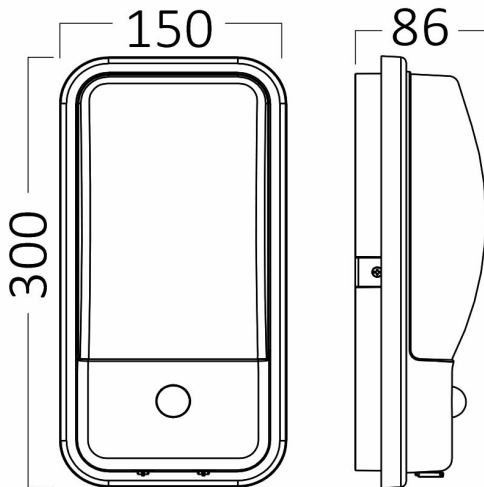

Braytron

PRODUCT DATASHEET

MODEL NO BG38-00482

DESCRIPTION BRY-WALLS-B-ELP-GRY-20W-3IN1-SNS-IP65-WALL LIGHT

Luminare is intended to use in outdoor applications

BRAYTRON SRL

Bulavardul Iuliu Maniu, Nr.616, Sector 6, 061129, Bucuresti-ROMANIA

Electrical Characteristics

Lifetime	:	20000 h
Voltage	:	220-240V
Power Factor	:	>0,5
Material	:	PC
Working Temperature	:	-20 C+40 C
Frequency	:	50-60 Hz

Package Informations

N.W.	:	3,68 kgs
G.W.	:	5,10 kgs
PCS/CTN	:	8 pcs
Length	:	385 mm
Width	:	330 mm
Height	:	330 mm
EAN	:	5949097734434

Product Characteristics

Wattage	:	20 w
Color Temperature	:	3IN1
Quse Lumen	:	1980 lm
Color Rendering Index (CRI)	:	>80
Energy Efficiency Level	:	F
Beam Angle	:	120° Degrees
Color Category	:	3IN1

Dimensions & Weight

P. Length	:	300 mm
P. Width	:	150 mm
P. Height	:	86 mm
Weight	:	460 gr

Sensor Informations

Sensor Type	:	Motion
Detection Distance	:	8m
Installation Height	:	<5m
Time Delay	:	10sec-3min