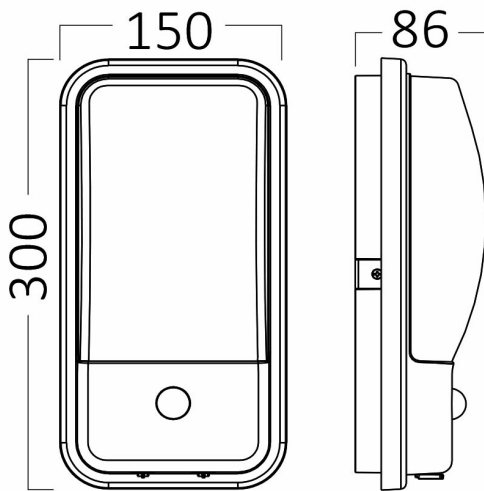

PRODUCT DATASHEET

MODEL NO BG38-00482

DESCRIPTION BRY-WALLS-B-ELP-GRY-20W-3IN1-SNS-IP65-WALL LIGHT

Luminare is intended to use in outdoor applications

General Characteristics

Model No	:	BG38-00482
Main Family	:	Outdoor Lighting
Sub Family	:	LED Wall Light
Type	:	Bulkhead
Body Color	:	Grey
Lamp Shape	:	Non-Directional
Dimmable	:	Not-Dimmable
Light Source	:	LED
Warranty	:	2 years
Class	:	Class II
IP	:	IP65
IK	:	IK06

Electrical Characteristics

Lifetime	:	20000 h
Voltage	:	220-240V
Power Factor	:	>0,5
Material	:	PC
Working Temperature	:	-20 C+40 C
Frequency	:	50-60 Hz

Package Informations

N.W.	:	3,68 kgs
G.W.	:	5,10 kgs
PCS/CTN	:	8 pcs
Length	:	385 mm
Width	:	330 mm
Height	:	330 mm
EAN	:	5949097734434

Product Characteristics

Wattage	:	20 w
Color Temperature	:	3IN1
Quse Lumen	:	1980 lm
Color Rendering Index (CRI)	:	>80
Energy Efficiency Level	:	F
Beam Angle	:	120° Degrees
Color Category	:	3IN1

Dimensions & Weight

P. Length	:	300 mm
P. Width	:	150 mm
P. Height	:	86 mm
Weight	:	460 gr

Sensor Informations

Sensor Type	:	Motion
Detection Distance	:	8m
Installation Height	:	<5m
Time Delay	:	10sec-3min