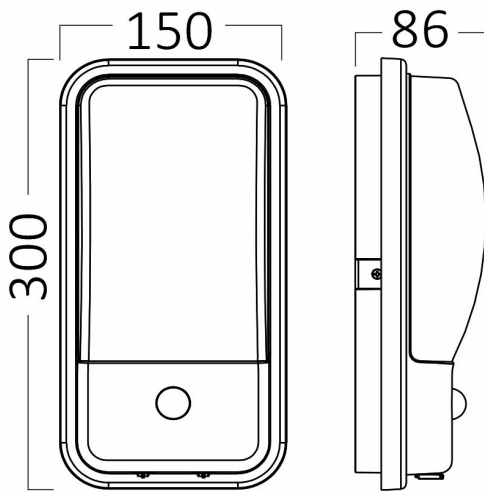

PRODUCT DATASHEET

MODEL NO BG38-00402

DESCRIPTION BRY-WALLS-B-ELP-GRY-20W-3000K-SNS-IP65-WALL LIGHT

Luminare is intended to use in outdoor applications

General Characteristics

Model No	:	BG38-00402
Main Family	:	Outdoor Lighting
Sub Family	:	LED Wall Light
Type	:	Bulkhead
Body Color	:	Grey
Lamp Shape	:	Non-Directional
Dimmable	:	Not-Dimmable
Light Source	:	LED
Warranty	:	2 years
Class	:	Class II
IP	:	IP65
IK	:	IK06

Electrical Characteristics

Lifetime	:	20000 h
Voltage	:	220-240V
Power Factor	:	>0,5
Material	:	PC
Working Temperature	:	-20 C+40 C
Frequency	:	50-60 Hz

Package Informations

N.W.	:	3,68 kgs
G.W.	:	5,10 kgs
PCS/CTN	:	8 pcs
Length	:	385 mm
Width	:	330 mm
Height	:	330 mm
EAN	:	5949097720444

Product Characteristics

Wattage	:	20 w
Color Temperature	:	3000K
Quse Lumen	:	1980 lm
Color Rendering Index (CRI)	:	>80
Energy Efficiency Level	:	F
Beam Angle	:	120° Degrees
Color Category	:	Warm White

Dimensions & Weight

P. Length	:	300 mm
P. Width	:	150 mm
P. Height	:	86 mm
Weight	:	460 gr

Sensor Informations

Sensor Type	:	Motion
Detection Distance	:	8m
Installation Height	:	<5m
Time Delay	:	10sec-3min