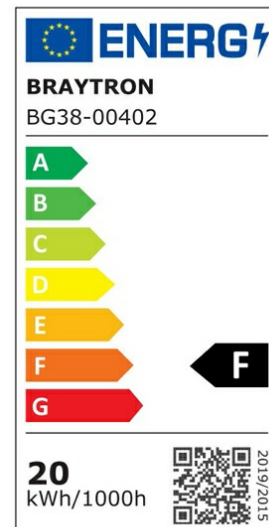

Braytron

PRODUCT DATASHEET

MODEL NO BG38-00402

DESCRIPTION BRY-WALLS-B-ELP-GRY-20W-3000K-SNS-IP65-WALL LIGHT

Luminare is intended to use in outdoor applications

BRAYTRON SRL

Bulavardul iuliu maniu, Nr.616, Sector 6, 061129, Bucuresti-ROMANIA

info@braytron.com

www.braytron.com

General Characteristics

Model No	:	BG38-00402
Main Family	:	Outdoor Lighting
Sub Family	:	LED Wall Light
Type	:	Bulkhead
Body Color	:	Grey
Lamp Shape	:	Non-Directional
Dimmable	:	Not-Dimmable
Light Source	:	LED
Warranty	:	2 years
Class	:	Class II
IP	:	IP65
IK	:	IK06

Electrical Characteristics

Lifetime	:	20000 h
Voltage	:	220-240V
Power Factor	:	>0,5
Material	:	PC
Working Temperature	:	-20 C+40 C
Frequency	:	50-60 Hz

Package Informations

N.W.	:	3,68 kgs
G.W.	:	5,10 kgs
PCS/CTN	:	8 pcs
Length	:	385 mm
Width	:	330 mm
Height	:	330 mm
EAN	:	5949097720444

Product Characteristics

Wattage	:	20 w
Color Temperature	:	3000K
Quse Lumen	:	1980 lm
Color Rendering Index (CRI)	:	>80
Energy Efficiency Level	:	F
Beam Angle	:	120° Degrees
Color Category	:	Warm White