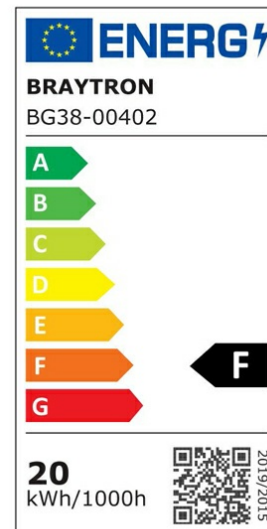

PRODUCT DATASHEET

MODEL NO BG38-00402

DESCRIPTION BRY-WALLS-B-ELP-GRY-20W-3000K-SNS-IP65-WALL LIGHT

Luminare is intended to use in outdoor applications

General Characteristics

Model No	:	BG38-00402
Main Family	:	Outdoor Lighting
Sub Family	:	LED Wall Light
Type	:	Bulkhead
Body Color	:	Grey
Lamp Shape	:	Non-Directional
Dimmable	:	Not-Dimmable
Light Source	:	LED
Warranty	:	2 years
Class	:	Class II
IP	:	IP65
IK	:	IK06

Electrical Characteristics

Lifetime	:	20000 h
Voltage	:	220-240V
Power Factor	:	>0,5
Material	:	PC
Working Temperature	:	-20 C+40 C
Frequency	:	50-60 Hz

Package Informations

N.W.	:	3,68 kgs
G.W.	:	5,10 kgs
PCS/CTN	:	8 pcs
Length	:	385 mm
Width	:	330 mm
Height	:	330 mm
EAN	:	5949097720444

Product Characteristics

Wattage	:	20 w
Color Temperature	:	3000K
Quse Lumen	:	1980 lm
Color Rendering Index (CRI)	:	>80
Energy Efficiency Level	:	F
Beam Angle	:	120° Degrees
Color Category	:	Warm White