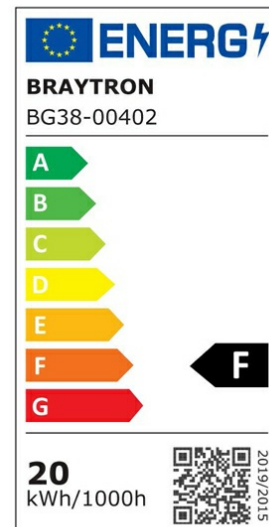

## PRODUCT DATASHEET

MODEL NO BG38-00402

DESCRIPTION BRY-WALLS-B-ELP-GRY-20W-3000K-SNS-IP65-WALL LIGHT

BRAYTRON SRL

Bulavardul iuliu maniu, Nr.616, Sector 6, 061129, Bucuresti-ROMANIA

info@braytron.com

www.braytron.com

### General Characteristics

Model No	:	BG38-00402
Main Family	:	Outdoor Lighting
Sub Family	:	LED Wall Light
Type	:	Bulkhead
Body Color	:	Dark Grey
Lamp Shape	:	Non-Directional
Warranty	:	2 Years
Class	:	CLASS II
IP	:	IP65

### Product Characteristics

Wattage	:	20 w
Color Temperature	:	3000K
Quse Lumen	:	1980 lm
Color Rendering Index (CRI)	:	≥80
Energy Efficiency Level	:	F
Beam Angle	:	120°