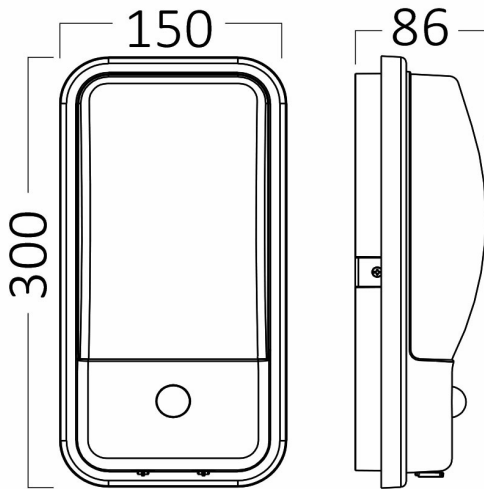

Braytron

PRODUCT DATASHEET

MODEL NO BG38-00402

DESCRIPTION BRY-WALLS-B-ELP-GRY-20W-3000K-SNS-IP65-WALL LIGHT

Luminare is intended to use in outdoor applications

BRAYTRON SRL

Bulavardul iuliu maniu, Nr.616, Sector 6, 061129, Bucuresti-ROMANIA

Electrical Characteristics

Lifetime	:	20000 h
Voltage	:	220-240V
Power Factor	:	>0,5
Material	:	PC
Working Temperature	:	-20 C+40 C
Frequency	:	50-60 Hz

Package Informations

N.W.	:	3,68 kgs
G.W.	:	5,10 kgs
PCS/CTN	:	8 pcs
Length	:	385 mm
Width	:	330 mm
Height	:	330 mm
EAN	:	5949097720444

Product Characteristics

Wattage	:	20 w
Color Temperature	:	3000K
Quse Lumen	:	1980 lm
Color Rendering Index (CRI)	:	>80
Energy Efficiency Level	:	F
Beam Angle	:	120° Degrees
Color Category	:	Warm White

Dimensions & Weight

P. Length	:	300 mm
P. Width	:	150 mm
P. Height	:	86 mm
Weight	:	460 gr

Sensor Informations

Sensor Type	:	Motion
Detection Distance	:	8m
Installation Height	:	<5m
Time Delay	:	10sec-3min