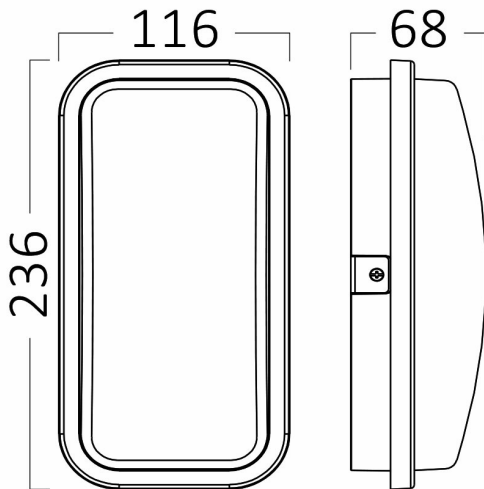

## PRODUCT DATASHEET

MODEL NO BG38-00382

DESCRIPTION BRY-WALLS-B-ELP-GRY-15W-3IN1-IP65-WALL LIGHT

Luminare is intended to use in outdoor applications

BRAYTRON SRL

Bulavardul Iuliu Maniu, Nr.616, Sector 6, 061129, Bucuresti-ROMANIA

### General Characteristics

Model No	:	BG38-00382
Main Family	:	Outdoor Lighting
Sub Family	:	LED Wall Light
Type	:	Bulkhead
Body Color	:	Grey
Lamp Shape	:	Non-Directional
Dimmable	:	Not-Dimmable
Light Source	:	LED
Warranty	:	2 years
Class	:	Class II
IP	:	IP65
IK	:	IK06

### Package Informations

N.W.	:	5,10 kgs
G.W.	:	7,10 kgs
PCS/CTN	:	20 pcs
Length	:	510 mm
Width	:	390 mm
Height	:	270 mm
EAN	:	5949097736490

### Dimensions & Weight

P. Length	:	236 mm
P. Width	:	116 mm
P. Height	:	68 mm
Weight	:	256 gr