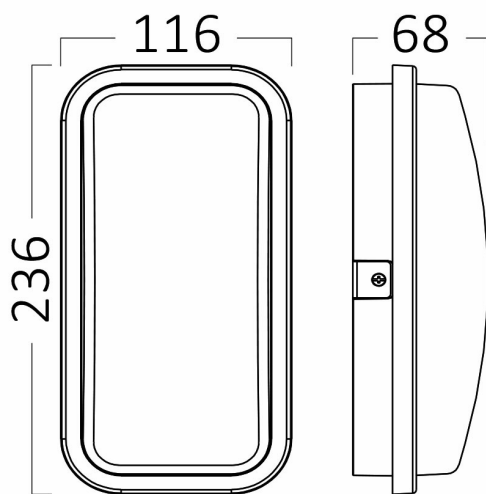

## PRODUCT DATASHEET

MODEL NO BG38-00382

DESCRIPTION BRY-WALLS-B-ELP-GRY-15W-3IN1-IP65-WALL LIGHT

Luminare is intended to use in outdoor applications

### General Characteristics

Model No	:	BG38-00382
Main Family	:	Outdoor Lighting
Sub Family	:	LED Wall Light
Type	:	Bulkhead
Body Color	:	Grey
Lamp Shape	:	Non-Directional
Dimmable	:	Not-Dimmable
Light Source	:	LED
Warranty	:	2 years
Class	:	Class II
IP	:	IP65
IK	:	IK06

### Package Informations

N.W.	:	5,10 kgs
G.W.	:	7,10 kgs
PCS/CTN	:	20 pcs
Length	:	510 mm
Width	:	390 mm
Height	:	270 mm
EAN	:	5949097736490

### Dimensions & Weight

P. Length	:	236 mm
P. Width	:	116 mm
P. Height	:	68 mm
Weight	:	256 gr