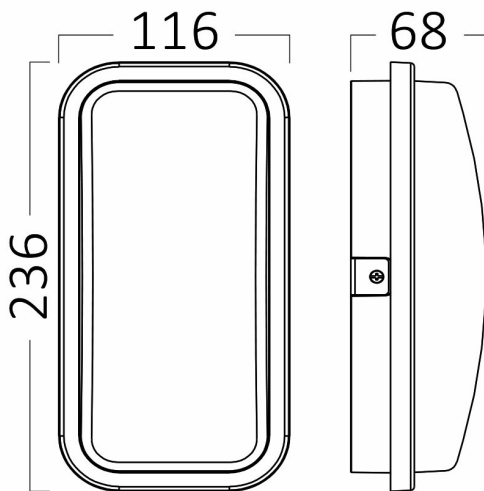

Braytron

PRODUCT DATASHEET

MODEL NO BG38-00332

DESCRIPTION BRY-WALLS-B-ELP-GRY-15W-6500K-IP65-WALL LIGHT

Luminare is intended to use in outdoor applications

BRAYTRON SRL

Bulavardul Iuliu Maniu, Nr.616, Sector 6, 061129, Bucuresti-ROMANIA

info@braytron.com

www.braytron.com

General Characteristics

Model No	:	BG38-00332
Main Family	:	Outdoor Lighting
Sub Family	:	LED Wall Light
Type	:	Bulkhead
Body Color	:	Grey
Lamp Shape	:	Non-Directional
Dimmable	:	Not-Dimmable
Light Source	:	LED
Warranty	:	2 years
Class	:	Class II
IP	:	IP65
IK	:	IK06

Electrical Characteristics

Lifetime	:	20000 h
Voltage	:	220-240V
Power Factor	:	>0,5
Material	:	PC
Working Temperature	:	-20 C+40 C
Frequency	:	50-60 Hz

Package Informations

N.W.	:	5,10 kgs
G.W.	:	7,10 kgs
PCS/CTN	:	20 pcs
Length	:	510 mm
Width	:	390 mm
Height	:	270 mm
EAN	:	5949097720437

Dimensions & Weight

P. Length	:	236 mm
P. Width	:	116 mm
P. Height	:	68 mm
Weight	:	256 gr