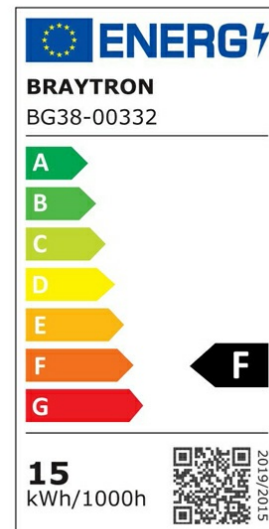

## PRODUCT DATASHEET

MODEL NO BG38-00332

DESCRIPTION BRY-WALLS-B-ELP-GRY-15W-6500K-IP65-WALL LIGHT

Luminare is intended to use in outdoor applications

### General Characteristics

Model No	:	BG38-00332
Main Family	:	Outdoor Lighting
Sub Family	:	LED Wall Light
Type	:	Bulkhead
Body Color	:	Grey
Lamp Shape	:	Non-Directional
Dimmable	:	Not-Dimmable
Light Source	:	LED
Warranty	:	2 years
Class	:	Class II
IP	:	IP65
IK	:	IK06

### Electrical Characteristics

Lifetime	:	20000 h
Voltage	:	220-240V
Power Factor	:	>0,5
Material	:	PC
Working Temperature	:	-20 C+40 C
Frequency	:	50-60 Hz

### Product Characteristics

Wattage	:	15 w
Color Temperature	:	6500K
Quse Lumen	:	1460 lm
Color Rendering Index (CRI)	:	>80
Energy Efficiency Level	:	F
Beam Angle	:	120° Degrees
Color Category	:	Cool White