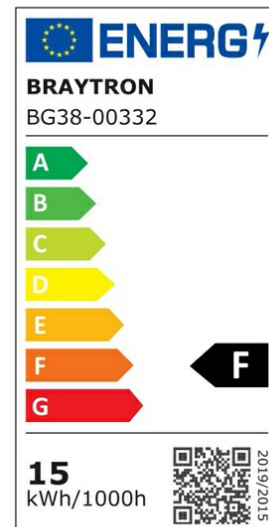

Braytron

PRODUCT DATASHEET

MODEL NO BG38-00332

DESCRIPTION BRY-WALLS-B-ELP-GRY-15W-6500K-IP65-WALL LIGHT

Luminare is intended to use in outdoor applications

BRAYTRON SRL

Bulavardul Iuliu Maniu, Nr.616, Sector 6, 061129, Bucuresti-ROMANIA

info@braytron.com

www.braytron.com

General Characteristics

Model No	:	BG38-00332
Main Family	:	Outdoor Lighting
Sub Family	:	LED Wall Light
Type	:	Bulkhead
Body Color	:	Grey
Lamp Shape	:	Non-Directional
Dimmable	:	Not-Dimmable
Light Source	:	LED
Warranty	:	2 years
Class	:	Class II
IP	:	IP65
IK	:	IK06

Electrical Characteristics

Lifetime	:	20000 h
Voltage	:	220-240V
Power Factor	:	>0,5
Material	:	PC
Working Temperature	:	-20 C+40 C
Frequency	:	50-60 Hz

Package Informations

N.W.	:	5,10 kgs
G.W.	:	7,10 kgs
PCS/CTN	:	20 pcs
Length	:	510 mm
Width	:	390 mm
Height	:	270 mm
EAN	:	5949097720437

Product Characteristics

Wattage	:	15 w
Color Temperature	:	6500K
Quse Lumen	:	1460 lm
Color Rendering Index (CRI)	:	>80
Energy Efficiency Level	:	F
Beam Angle	:	120° Degrees
Color Category	:	Cool White