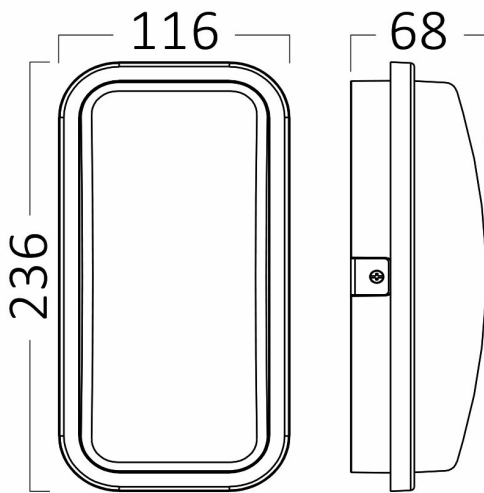

## PRODUCT DATASHEET

MODEL NO BG38-00332

DESCRIPTION BRY-WALLS-B-ELP-GRY-15W-6500K-IP65-WALL LIGHT

Luminare is intended to use in outdoor applications

### General Characteristics

Model No	:	BG38-00332
Main Family	:	Outdoor Lighting
Sub Family	:	LED Wall Light
Type	:	Bulkhead
Body Color	:	Grey
Lamp Shape	:	Non-Directional
Dimmable	:	Not-Dimmable
Light Source	:	LED
Warranty	:	2 years
Class	:	Class II
IP	:	IP65
IK	:	IK06

### Package Informations

N.W.	:	5,10 kgs
G.W.	:	7,10 kgs
PCS/CTN	:	20 pcs
Length	:	510 mm
Width	:	390 mm
Height	:	270 mm
EAN	:	5949097720437

### Dimensions & Weight

P. Length	:	236 mm
P. Width	:	116 mm
P. Height	:	68 mm
Weight	:	256 gr