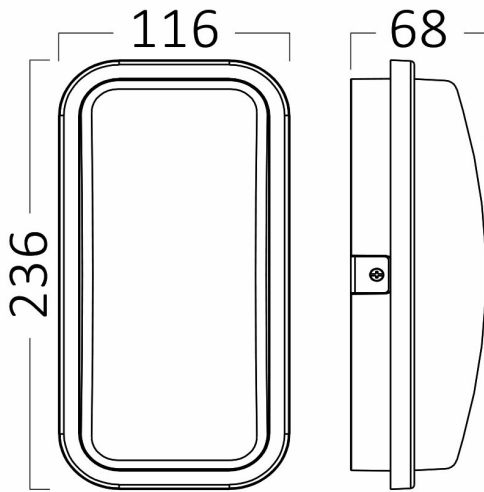

Braytron

PRODUCT DATASHEET

MODEL NO BG38-00312

DESCRIPTION BRY-WALLS-B-ELP-GRY-15W-4000K-IP65-WALL LIGHT

Luminare is intended to use in outdoor applications

BRAYTRON SRL

Bulavardul iuliu maniu, Nr.616, Sector 6, 061129, Bucuresti-ROMANIA

Electrical Characteristics

Lifetime	:	20000 h
Voltage	:	220-240V
Power Factor	:	>0,5
Material	:	PC
Working Temperature	:	-20 C+40 C
Frequency	:	50-60 Hz

Package Informations

N.W.	:	5,10 kgs
G.W.	:	7,10 kgs
PCS/CTN	:	20 pcs
Length	:	510 mm
Width	:	390 mm
Height	:	270 mm
EAN	:	5949097720420

Product Characteristics

Wattage	:	15 w
Color Temperature	:	4000K
Quse Lumen	:	1460 lm
Color Rendering Index (CRI)	:	>80
Energy Efficiency Level	:	F
Beam Angle	:	120° Degrees
Color Category	:	Natural White

Dimensions & Weight

P. Length	:	236 mm
P. Width	:	116 mm
P. Height	:	68 mm
Weight	:	256 gr