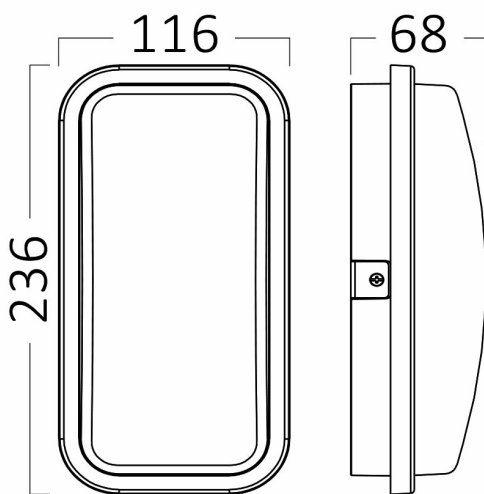

PRODUCT DATASHEET

MODEL NO BG38-00312

DESCRIPTION BRY-WALLS-B-ELP-GRY-15W-4000K-IP65-WALL LIGHT

Luminare is intended to use in outdoor applications

General Characteristics

Model No	:	BG38-00312
Main Family	:	Outdoor Lighting
Sub Family	:	LED Wall Light
Type	:	Bulkhead
Body Color	:	Grey
Lamp Shape	:	Non-Directional
Dimmable	:	Not-Dimmable
Light Source	:	LED
Warranty	:	2 years
Class	:	Class II
IP	:	IP65
IK	:	IK06

Electrical Characteristics

Lifetime	:	20000 h
Voltage	:	220-240V
Power Factor	:	>0,5
Material	:	PC
Working Temperature	:	-20 C+40 C
Frequency	:	50-60 Hz

Package Informations

N.W.	:	5,10 kgs
G.W.	:	7,10 kgs
PCS/CTN	:	20 pcs
Length	:	510 mm
Width	:	390 mm
Height	:	270 mm
EAN	:	5949097720420

Product Characteristics

Wattage	:	15 w
Color Temperature	:	4000K
Quse Lumen	:	1460 lm
Color Rendering Index (CRI)	:	>80
Energy Efficiency Level	:	F
Beam Angle	:	120° Degrees
Color Category	:	Natural White

Dimensions & Weight

P. Length	:	236 mm
P. Width	:	116 mm
P. Height	:	68 mm
Weight	:	256 gr