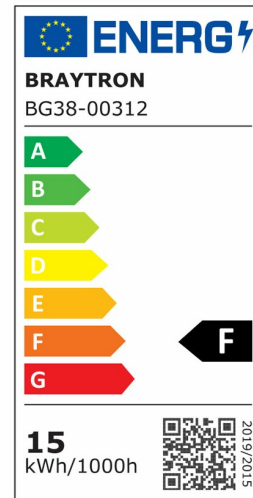

Braytron

PRODUCT DATASHEET

MODEL NO BG38-00312

DESCRIPTION BRY-WALLS-B-ELP-GRY-15W-4000K-IP65-WALL LIGHT

Luminare is intended to use in outdoor applications

BRAYTRON SRL

Bulavardul iuliu maniu, Nr.616, Sector 6, 061129, Bucuresti-ROMANIA

info@braytron.com

www.braytron.com

General Characteristics

Model No	:	BG38-00312
Main Family	:	Outdoor Lighting
Sub Family	:	LED Wall Light
Type	:	Bulkhead
Body Color	:	Grey
Lamp Shape	:	Non-Directional
Dimmable	:	Not-Dimmable
Light Source	:	LED
Warranty	:	2 years
Class	:	Class II
IP	:	IP65
IK	:	IK06

Electrical Characteristics

Lifetime	:	20000 h
Voltage	:	220-240V
Power Factor	:	>0,5
Material	:	PC
Working Temperature	:	-20 C+40 C
Frequency	:	50-60 Hz

Package Informations

N.W.	:	5,10 kgs
G.W.	:	7,10 kgs
PCS/CTN	:	20 pcs
Length	:	510 mm
Width	:	390 mm
Height	:	270 mm
EAN	:	5949097720420

Product Characteristics

Wattage	:	15 w
Color Temperature	:	4000K
Quse Lumen	:	1460 lm
Color Rendering Index (CRI)	:	>80
Energy Efficiency Level	:	F
Beam Angle	:	120° Degrees
Color Category	:	Natural White