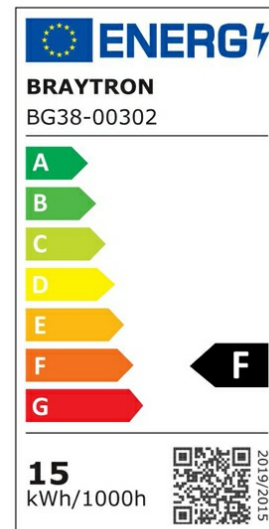

PRODUCT DATASHEET

MODEL NO BG38-00302

DESCRIPTION BRY-WALLS-B-ELP-GRY-15W-3000K-IP65-WALL LIGHT

Luminare is intended to use in outdoor applications

General Characteristics

Model No	:	BG38-00302
Main Family	:	Outdoor Lighting
Sub Family	:	LED Wall Light
Type	:	Bulkhead
Body Color	:	Grey
Lamp Shape	:	Non-Directional
Dimmable	:	Not-Dimmable
Light Source	:	LED
Warranty	:	2 years
Class	:	Class II
IP	:	IP65
IK	:	IK06

Electrical Characteristics

Lifetime	:	20000 h
Voltage	:	220-240V
Power Factor	:	>0,5
Material	:	PC
Working Temperature	:	-20 C+40 C
Frequency	:	50-60 Hz

Package Informations

N.W.	:	5,10 kgs
G.W.	:	7,10 kgs
PCS/CTN	:	20 pcs
Length	:	510 mm
Width	:	390 mm
Height	:	270 mm
EAN	:	5949097720413

Product Characteristics

Wattage	:	15 w
Color Temperature	:	3000K
Quse Lumen	:	1460 lm
Color Rendering Index (CRI)	:	>80
Energy Efficiency Level	:	F
Beam Angle	:	120° Degrees
Color Category	:	Warm White

Dimensions & Weight

P. Length	:	236 mm
P. Width	:	116 mm
P. Height	:	68 mm
Weight	:	256 gr