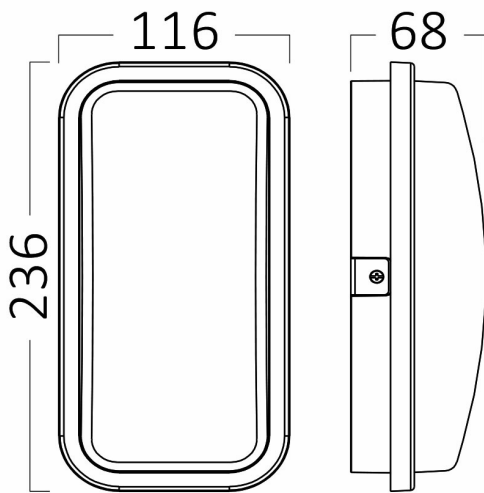

PRODUCT DATASHEET

MODEL NO BG38-00302

DESCRIPTION BRY-WALLS-B-ELP-GRY-15W-3000K-IP65-WALL LIGHT

Luminare is intended to use in outdoor applications

General Characteristics

Model No	:	BG38-00302
Main Family	:	Outdoor Lighting
Sub Family	:	LED Wall Light
Type	:	Bulkhead
Body Color	:	Grey
Lamp Shape	:	Non-Directional
Dimmable	:	Not-Dimmable
Light Source	:	LED
Warranty	:	2 years
Class	:	Class II
IP	:	IP65
IK	:	IK06

Electrical Characteristics

Lifetime	:	20000 h
Voltage	:	220-240V
Power Factor	:	>0,5
Material	:	PC
Working Temperature	:	-20 C+40 C
Frequency	:	50-60 Hz

Package Informations

N.W.	:	5,10 kgs
G.W.	:	7,10 kgs
PCS/CTN	:	20 pcs
Length	:	510 mm
Width	:	390 mm
Height	:	270 mm
EAN	:	5949097720413

Product Characteristics

Wattage	:	15 w
Color Temperature	:	3000K
Quse Lumen	:	1460 lm
Color Rendering Index (CRI)	:	>80
Energy Efficiency Level	:	F
Beam Angle	:	120° Degrees
Color Category	:	Warm White

Dimensions & Weight

P. Length	:	236 mm
P. Width	:	116 mm
P. Height	:	68 mm
Weight	:	256 gr