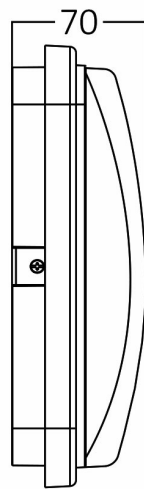

Braytron

PRODUCT DATASHEET

MODEL NO BG38-00282

DESCRIPTION BRY-WALLS-C-ELP-GRY-15W-3IN1-IP65-WALL LIGHT

Luminare is intended to use in outdoor applications

BRAYTRON SRL

Bulavardul iuliu maniu, Nr.616, Sector 6, 061129, Bucuresti-ROMANIA

Electrical Characteristics

Lifetime	:	20000 h
Voltage	:	220-240V
Power Factor	:	>0,5
Material	:	PC
Working Temperature	:	-20 C+40 C
Frequency	:	50-60 Hz

Package Informations

N.W.	:	5,30 kgs
G.W.	:	7,60 kgs
PCS/CTN	:	20 pcs
Length	:	520 mm
Width	:	405 mm
Height	:	275 mm
EAN	:	5949097736483

Product Characteristics

Wattage	:	15 w
Color Temperature	:	3IN1
Quse Lumen	:	1460 lm
Color Rendering Index (CRI)	:	>80
Energy Efficiency Level	:	F
Beam Angle	:	120° Degrees
Color Category	:	3IN1

Dimensions & Weight

P. Length	:	235 mm
P. Width	:	120 mm
P. Height	:	70 mm
Weight	:	263 gr