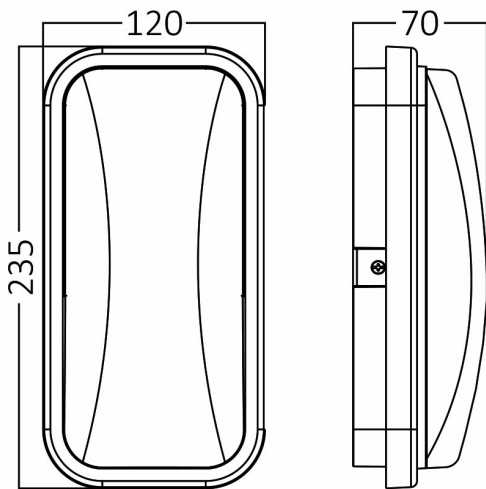

## PRODUCT DATASHEET

MODEL NO BG38-00282

DESCRIPTION BRY-WALLS-C-ELP-GRY-15W-3IN1-IP65-WALL LIGHT

Luminare is intended to use in outdoor applications

### General Characteristics

Model No	:	BG38-00282
Main Family	:	Outdoor Lighting
Sub Family	:	LED Wall Light
Type	:	Bulkhead
Body Color	:	Grey
Lamp Shape	:	Non-Directional
Dimmable	:	Not-Dimmable
Light Source	:	LED
Warranty	:	2 years
Class	:	Class II
IP	:	IP65
IK	:	IK06

### Package Informations

N.W.	:	5,30 kgs
G.W.	:	7,60 kgs
PCS/CTN	:	20 pcs
Length	:	520 mm
Width	:	405 mm
Height	:	275 mm
EAN	:	5949097736483

### Dimensions & Weight

P. Length	:	235 mm
P. Width	:	120 mm
P. Height	:	70 mm
Weight	:	263 gr