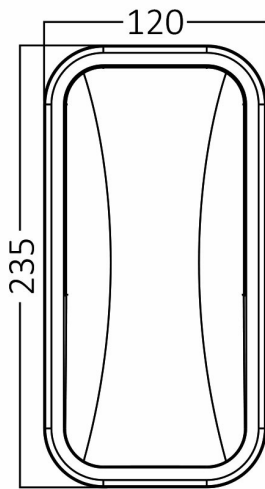

Braytron

PRODUCT DATASHEET

MODEL NO BG38-00282

DESCRIPTION BRY-WALLS-C-ELP-GRY-15W-3IN1-IP65-WALL LIGHT

Luminare is intended to use in outdoor applications

BRAYTRON SRL

Bulavardul iuliu maniu, Nr.616, Sector 6, 061129, Bucuresti-ROMANIA

Electrical Characteristics

Lifetime	:	20000 h
Voltage	:	220-240V
Power Factor	:	>0,5
Material	:	PC
Working Temperature	:	-20 C+40 C
Frequency	:	50-60 Hz

Package Informations

N.W.	:	5,30 kgs
G.W.	:	7,60 kgs
PCS/CTN	:	20 pcs
Length	:	520 mm
Width	:	405 mm
Height	:	275 mm
EAN	:	5949097736483

Product Characteristics

Wattage	:	15 w
Color Temperature	:	3IN1
Quse Lumen	:	1460 lm
Color Rendering Index (CRI)	:	>80
Energy Efficiency Level	:	F
Beam Angle	:	120° Degrees
Color Category	:	3IN1

Dimensions & Weight

P. Length	:	235 mm
P. Width	:	120 mm
P. Height	:	70 mm
Weight	:	263 gr