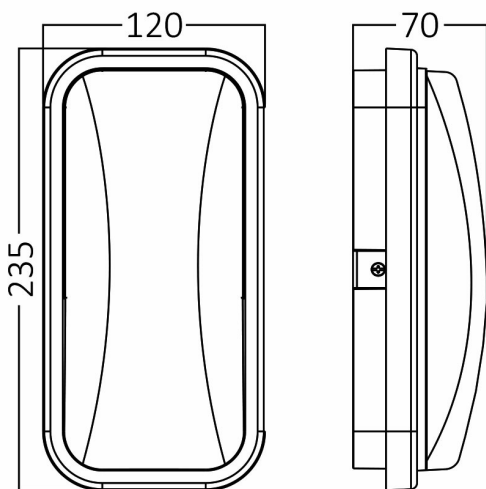

## PRODUCT DATASHEET

MODEL NO BG38-00232

DESCRIPTION BRY-WALLS-C-ELP-GRY-15W-6500K-IP65-WALL LIGHT

Luminare is intended to use in outdoor applications

### General Characteristics

Model No	:	BG38-00232
Main Family	:	Outdoor Lighting
Sub Family	:	LED Wall Light
Type	:	Bulkhead
Body Color	:	Grey
Lamp Shape	:	Non-Directional
Dimmable	:	Not-Dimmable
Light Source	:	LED
Warranty	:	2 years
Class	:	Class II
IP	:	IP65
IK	:	IK06

### Package Informations

N.W.	:	5,30 kgs
G.W.	:	7,60 kgs
PCS/CTN	:	20 pcs
Length	:	520 mm
Width	:	405 mm
Height	:	275 mm
EAN	:	5949097723353

### Dimensions & Weight

P. Length	:	235 mm
P. Width	:	120 mm
P. Height	:	70 mm
Weight	:	263 gr