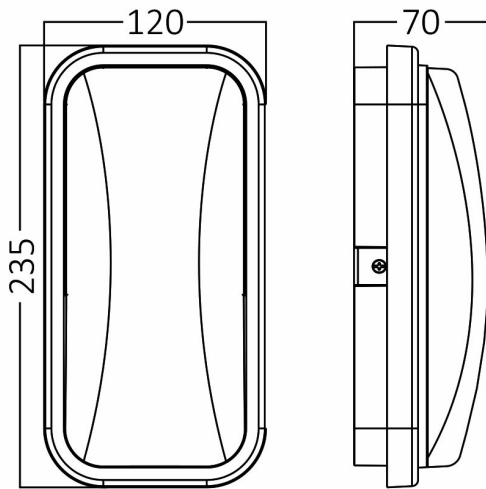

Braytron

PRODUCT DATASHEET

MODEL NO BG38-00232

DESCRIPTION BRY-WALLS-C-ELP-GRY-15W-6500K-IP65-WALL LIGHT

Luminare is intended to use in outdoor applications

BRAYTRON SRL

Bulavardul Iuliu Maniu, Nr.616, Sector 6, 061129, Bucuresti-ROMANIA

info@braytron.com

www.braytron.com

General Characteristics

Model No	:	BG38-00232
Main Family	:	Outdoor Lighting
Sub Family	:	LED Wall Light
Type	:	Bulkhead
Body Color	:	Grey
Lamp Shape	:	Non-Directional
Dimmable	:	Not-Dimmable
Light Source	:	LED
Warranty	:	2 years
Class	:	Class II
IP	:	IP65
IK	:	IK06

Electrical Characteristics

Lifetime	:	20000 h
Voltage	:	220-240V
Power Factor	:	>0,5
Material	:	PC
Working Temperature	:	-20 C+40 C
Frequency	:	50-60 Hz

Package Informations

N.W.	:	5,30 kgs
G.W.	:	7,60 kgs
PCS/CTN	:	20 pcs
Length	:	520 mm
Width	:	405 mm
Height	:	275 mm
EAN	:	5949097723353

Dimensions & Weight

P. Length	:	235 mm
P. Width	:	120 mm
P. Height	:	70 mm
Weight	:	263 gr