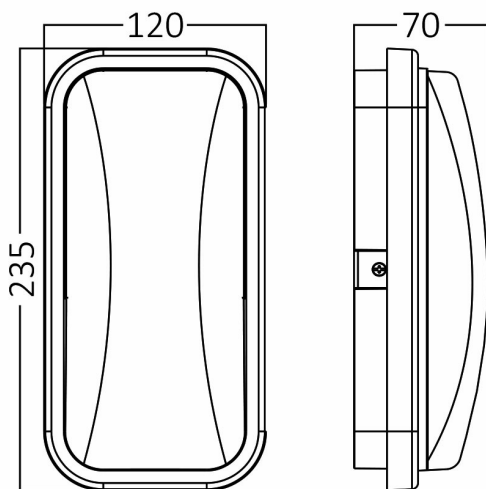

PRODUCT DATASHEET

MODEL NO BG38-00212

DESCRIPTION BRY-WALLS-C-ELP-GRY-15W-4000K-IP65-WALL LIGHT

Luminare is intended to use in outdoor applications

General Characteristics

Model No	:	BG38-00212
Main Family	:	Outdoor Lighting
Sub Family	:	LED Wall Light
Type	:	Bulkhead
Body Color	:	Grey
Lamp Shape	:	Non-Directional
Dimmable	:	Not-Dimmable
Light Source	:	LED
Warranty	:	2 years
Class	:	Class II
IP	:	IP65
IK	:	IK06

Electrical Characteristics

Lifetime	:	20000 h
Voltage	:	220-240V
Power Factor	:	>0,5
Material	:	PC
Working Temperature	:	-20 C+40 C
Frequency	:	50-60 Hz

Package Informations

N.W.	:	5,30 kgs
G.W.	:	7,60 kgs
PCS/CTN	:	20 pcs
Length	:	520 mm
Width	:	405 mm
Height	:	275 mm
EAN	:	5949097725517

Product Characteristics

Wattage	:	15 w
Color Temperature	:	4000K
Quse Lumen	:	1460 lm
Color Rendering Index (CRI)	:	>80
Energy Efficiency Level	:	F
Beam Angle	:	120° Degrees
Color Category	:	Natural White

Dimensions & Weight

P. Length	:	235 mm
P. Width	:	120 mm
P. Height	:	70 mm
Weight	:	263 gr