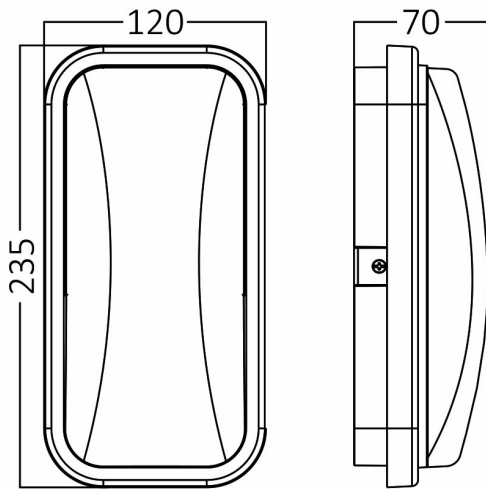

Braytron

PRODUCT DATASHEET

MODEL NO BG38-00212

DESCRIPTION BRY-WALLS-C-ELP-GRY-15W-4000K-IP65-WALL LIGHT

Luminare is intended to use in outdoor applications

BRAYTRON SRL

Bulavardul Iuliu Maniu, Nr.616, Sector 6, 061129, Bucuresti-ROMANIA

info@braytron.com

www.braytron.com