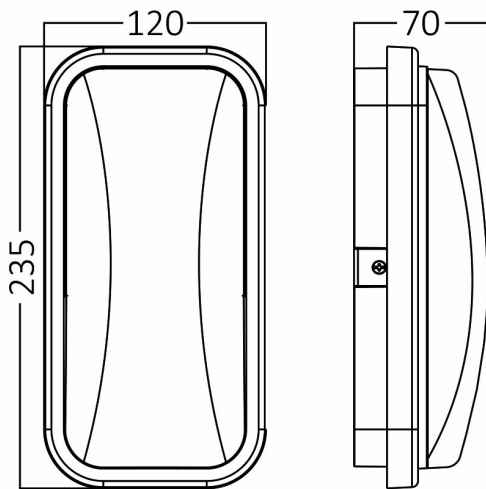

PRODUCT DATASHEET

MODEL NO BG38-00202

DESCRIPTION BRY-WALLS-C-ELP-GRY-15W-3000K-IP65-WALL LIGHT

Luminare is intended to use in outdoor applications

General Characteristics

Model No	:	BG38-00202
Main Family	:	Outdoor Lighting
Sub Family	:	LED Wall Light
Type	:	Bulkhead
Body Color	:	Grey
Lamp Shape	:	Non-Directional
Dimmable	:	Not-Dimmable
Light Source	:	LED
Warranty	:	2 years
Class	:	Class II
IP	:	IP65
IK	:	IK06

Electrical Characteristics

Lifetime	:	20000 h
Voltage	:	220-240V
Power Factor	:	>0,5
Material	:	PC
Working Temperature	:	-20 C+40 C
Frequency	:	50-60 Hz

Package Informations

N.W.	:	5,30 kgs
G.W.	:	7,60 kgs
PCS/CTN	:	20 pcs
Length	:	520 mm
Width	:	405 mm
Height	:	275 mm
EAN	:	5949097723346

Product Characteristics

Wattage	:	15 w
Color Temperature	:	3000K
Quse Lumen	:	1460 lm
Color Rendering Index (CRI)	:	>80
Energy Efficiency Level	:	F
Beam Angle	:	120° Degrees
Color Category	:	Warm White

Dimensions & Weight

P. Length	:	235 mm
P. Width	:	120 mm
P. Height	:	70 mm
Weight	:	263 gr