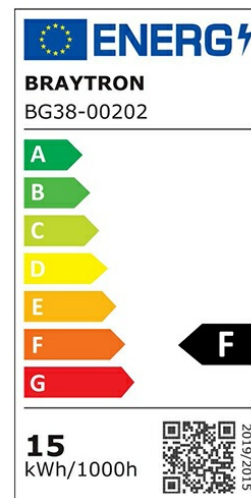

PRODUCT DATASHEET

MODEL NO BG38-00202

DESCRIPTION BRY-WALLS-C-ELP-GRY-15W-3000K-IP65-WALL LIGHT

Luminare is intended to use in outdoor applications

General Characteristics

Model No	:	BG38-00202
Main Family	:	Outdoor Lighting
Sub Family	:	LED Wall Light
Type	:	Bulkhead
Body Color	:	Grey
Lamp Shape	:	Non-Directional
Dimmable	:	Not-Dimmable
Light Source	:	LED
Warranty	:	2 years
Class	:	Class II
IP	:	IP65
IK	:	IK06

Electrical Characteristics

Lifetime	:	20000 h
Voltage	:	220-240V
Power Factor	:	>0,5
Material	:	PC
Working Temperature	:	-20 C+40 C
Frequency	:	50-60 Hz

Package Informations

N.W.	:	5,30 kgs
G.W.	:	7,60 kgs
PCS/CTN	:	20 pcs
Length	:	520 mm
Width	:	405 mm
Height	:	275 mm
EAN	:	5949097723346

Product Characteristics

Wattage	:	15 w
Color Temperature	:	3000K
Quse Lumen	:	1460 lm
Color Rendering Index (CRI)	:	>80
Energy Efficiency Level	:	F
Beam Angle	:	120° Degrees
Color Category	:	Warm White

Dimensions & Weight

P. Length	:	235 mm
P. Width	:	120 mm
P. Height	:	70 mm
Weight	:	263 gr