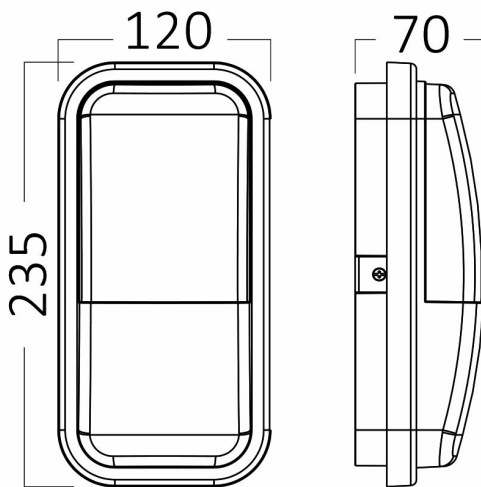

## PRODUCT DATASHEET

MODEL NO BG38-00182

DESCRIPTION BRY-WALLS-A-ELP-GRY-15W-3IN1-IP65-WALL LIGHT

Luminare is intended to use in outdoor applications

### General Characteristics

Model No	:	BG38-00182
Main Family	:	Outdoor Lighting
Sub Family	:	LED Wall Light
Type	:	Bulkhead
Body Color	:	Grey
Lamp Shape	:	Non-Directional
Dimmable	:	Not-Dimmable
Light Source	:	LED
Warranty	:	2 years
Class	:	Class II
IP	:	IP65
IK	:	IK06

### Package Informations

N.W.	:	5,60 kgs
G.W.	:	7,90 kgs
PCS/CTN	:	20 pcs
Length	:	520 mm
Width	:	405 mm
Height	:	275 mm
EAN	:	5949097736476

### Dimensions & Weight

P. Length	:	235 mm
P. Width	:	120 mm
P. Height	:	70 mm
Weight	:	280 gr