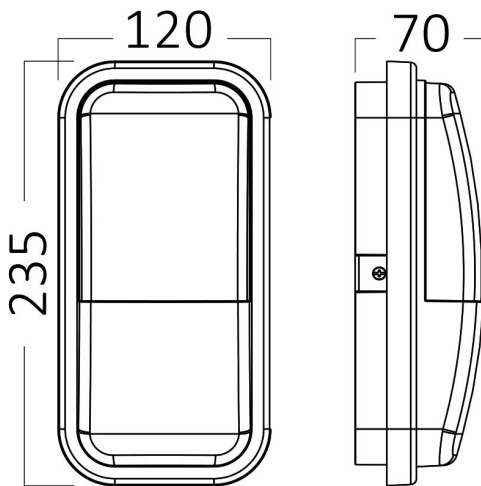

## PRODUCT DATASHEET

MODEL NO BG38-00182

DESCRIPTION BRY-WALLS-A-ELP-GRY-15W-3IN1-IP65-WALL LIGHT

Luminare is intended to use in outdoor applications

BRAYTRON SRL

Bulavardul iuliu maniu, Nr.616, Sector 6, 061129, Bucuresti-ROMANIA

### General Characteristics

Model No	:	BG38-00182
Main Family	:	Outdoor Lighting
Sub Family	:	LED Wall Light
Type	:	Bulkhead
Body Color	:	Grey
Lamp Shape	:	Non-Directional
Dimmable	:	Not-Dimmable
Light Source	:	LED
Warranty	:	2 years
Class	:	Class II
IP	:	IP65
IK	:	IK06

### Package Informations

N.W.	:	5,60 kgs
G.W.	:	7,90 kgs
PCS/CTN	:	20 pcs
Length	:	520 mm
Width	:	405 mm
Height	:	275 mm
EAN	:	5949097736476

### Dimensions & Weight

P. Length	:	235 mm
P. Width	:	120 mm
P. Height	:	70 mm
Weight	:	280 gr