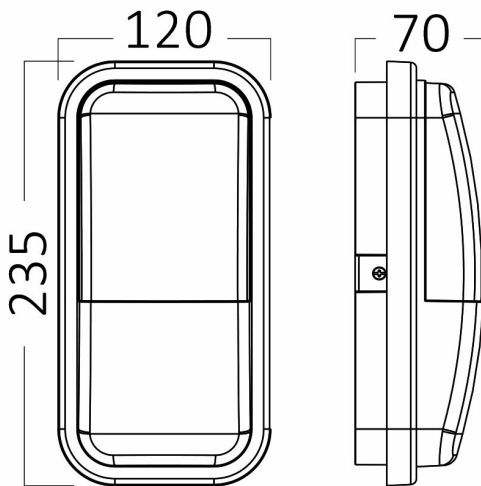

Braytron

PRODUCT DATASHEET

MODEL NO BG38-00132

DESCRIPTION BRY-WALLS-A-ELP-GRY-15W-6500K-IP65-WALL LIGHT

Luminare is intended to use in outdoor applications

BRAYTRON SRL

Bulavardul iuliu maniu, Nr.616, Sector 6, 061129, Bucuresti-ROMANIA

info@braytron.com

www.braytron.com

General Characteristics

| | | |
|--------------|---|------------------|
| Model No | : | BG38-00132 |
| Main Family | : | Outdoor Lighting |
| Sub Family | : | LED Wall Light |
| Type | : | Bulkhead |
| Body Color | : | Grey |
| Lamp Shape | : | Non-Directional |
| Dimmable | : | Not-Dimmable |
| Light Source | : | LED |
| Warranty | : | 2 years |
| Class | : | Class II |
| IP | : | IP65 |
| IK | : | IK06 |

Package Informations

| | | |
|---------|---|---------------|
| N.W. | : | 5,60 kgs |
| G.W. | : | 7,90 kgs |
| PCS/CTN | : | 20 pcs |
| Length | : | 520 mm |
| Width | : | 405 mm |
| Height | : | 275 mm |
| EAN | : | 5949097720406 |

Dimensions & Weight

| | | |
|-----------|---|--------|
| P. Length | : | 235 mm |
| P. Width | : | 120 mm |
| P. Height | : | 70 mm |
| Weight | : | 280 gr |