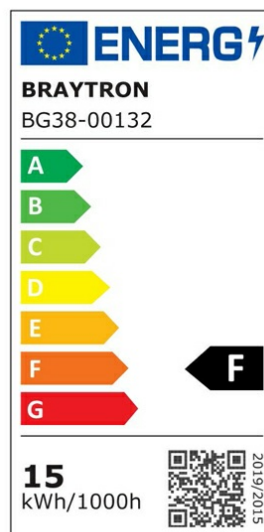

PRODUCT DATASHEET

MODEL NO BG38-00132

DESCRIPTION BRY-WALLS-A-ELP-GRY-15W-6500K-IP65-WALL LIGHT

Luminare is intended to use in outdoor applications

General Characteristics

Model No	:	BG38-00132
Main Family	:	Outdoor Lighting
Sub Family	:	LED Wall Light
Type	:	Bulkhead
Body Color	:	Grey
Lamp Shape	:	Non-Directional
Dimmable	:	Not-Dimmable
Light Source	:	LED
Warranty	:	2 years
Class	:	Class II
IP	:	IP65
IK	:	IK06

Electrical Characteristics

Lifetime	:	20000 h
Voltage	:	220-240V
Power Factor	:	>0,5
Material	:	PC
Working Temperature	:	-20 C+40 C
Frequency	:	50-60 Hz

Package Informations

N.W.	:	5,60 kgs
G.W.	:	7,90 kgs
PCS/CTN	:	20 pcs
Length	:	520 mm
Width	:	405 mm
Height	:	275 mm
EAN	:	5949097720406

Product Characteristics

Wattage	:	15 w
Color Temperature	:	6500K
Quse Lumen	:	1460 lm
Color Rendering Index (CRI)	:	>80
Energy Efficiency Level	:	F
Beam Angle	:	120° Degrees
Color Category	:	Cool White

Dimensions & Weight

P. Length	:	235 mm
P. Width	:	120 mm
P. Height	:	70 mm
Weight	:	280 gr