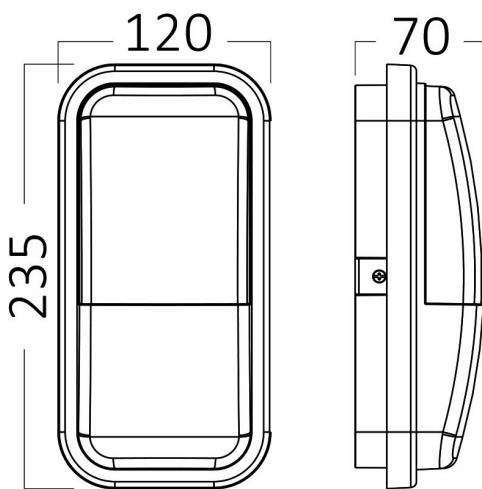

PRODUCT DATASHEET

MODEL NO BG38-00132

DESCRIPTION BRY-WALLS-A-ELP-GRY-15W-6500K-IP65-WALL LIGHT

Luminare is intended to use in outdoor applications

General Characteristics

Model No	:	BG38-00132
Main Family	:	Outdoor Lighting
Sub Family	:	LED Wall Light
Type	:	Bulkhead
Body Color	:	Grey
Lamp Shape	:	Non-Directional
Dimmable	:	Not-Dimmable
Light Source	:	LED
Warranty	:	2 years
Class	:	Class II
IP	:	IP65
IK	:	IK06

Electrical Characteristics

Lifetime	:	20000 h
Voltage	:	220-240V
Power Factor	:	>0,5
Material	:	PC
Working Temperature	:	-20 C+40 C
Frequency	:	50-60 Hz

Package Informations

N.W.	:	5,60 kgs
G.W.	:	7,90 kgs
PCS/CTN	:	20 pcs
Length	:	520 mm
Width	:	405 mm
Height	:	275 mm
EAN	:	5949097720406

Product Characteristics

Wattage	:	15 w
Color Temperature	:	6500K
Quse Lumen	:	1460 lm
Color Rendering Index (CRI)	:	>80
Energy Efficiency Level	:	F
Beam Angle	:	120° Degrees
Color Category	:	Cool White

Dimensions & Weight

P. Length	:	235 mm
P. Width	:	120 mm
P. Height	:	70 mm
Weight	:	280 gr