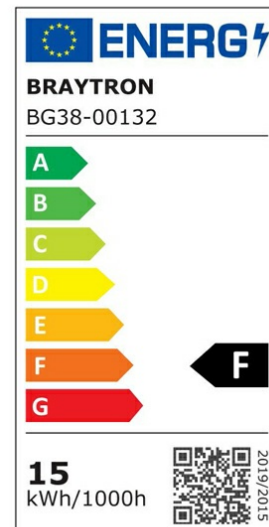

Braytron

PRODUCT DATASHEET

MODEL NO BG38-00132

DESCRIPTION BRY-WALLS-A-ELP-GRY-15W-6500K-IP65-WALL LIGHT

Luminare is intended to use in outdoor applications

BRAYTRON SRL

Bulavardul iuliu maniu, Nr.616, Sector 6, 061129, Bucuresti-ROMANIA

info@braytron.com

www.braytron.com

General Characteristics

| | | |
|--------------|---|------------------|
| Model No | : | BG38-00132 |
| Main Family | : | Outdoor Lighting |
| Sub Family | : | LED Wall Light |
| Type | : | Bulkhead |
| Body Color | : | Grey |
| Lamp Shape | : | Non-Directional |
| Dimmable | : | Not-Dimmable |
| Light Source | : | LED |
| Warranty | : | 2 years |
| Class | : | Class II |
| IP | : | IP65 |
| IK | : | IK06 |

Electrical Characteristics

| | | |
|---------------------|---|------------|
| Lifetime | : | 20000 h |
| Voltage | : | 220-240V |
| Power Factor | : | >0,5 |
| Material | : | PC |
| Working Temperature | : | -20 C+40 C |
| Frequency | : | 50-60 Hz |

Product Characteristics

| | | |
|-----------------------------|---|--------------|
| Wattage | : | 15 w |
| Color Temperature | : | 6500K |
| Quse Lumen | : | 1460 lm |
| Color Rendering Index (CRI) | : | >80 |
| Energy Efficiency Level | : | F |
| Beam Angle | : | 120° Degrees |
| Color Category | : | Cool White |