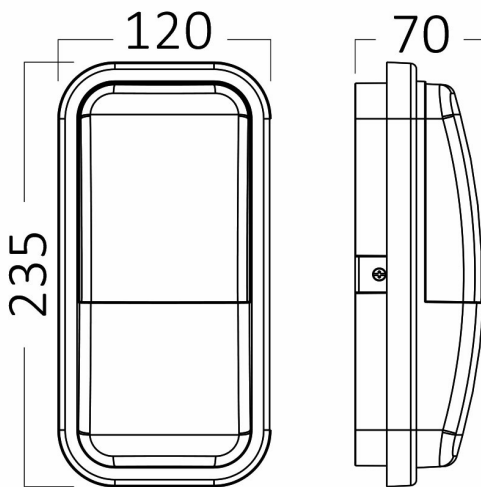

PRODUCT DATASHEET

MODEL NO BG38-00112

DESCRIPTION BRY-WALLS-A-ELP-GRY-15W-4000K-IP65-WALL LIGHT

Luminare is intended to use in outdoor applications

General Characteristics

Model No	:	BG38-00112
Main Family	:	Outdoor Lighting
Sub Family	:	LED Wall Light
Type	:	Bulkhead
Body Color	:	Grey
Lamp Shape	:	Non-Directional
Dimmable	:	Not-Dimmable
Light Source	:	LED
Warranty	:	2 years
Class	:	Class II
IP	:	IP65
IK	:	IK06

Electrical Characteristics

Lifetime	:	20000 h
Voltage	:	220-240V
Power Factor	:	>0,5
Material	:	PC
Working Temperature	:	-20 C+40 C
Frequency	:	50-60 Hz

Package Informations

N.W.	:	5,60 kgs
G.W.	:	7,90 kgs
PCS/CTN	:	20 pcs
Length	:	520 mm
Width	:	405 mm
Height	:	275 mm
EAN	:	5949097720390

Product Characteristics

Wattage	:	15 w
Color Temperature	:	4000K
Quse Lumen	:	1460 lm
Color Rendering Index (CRI)	:	>80
Energy Efficiency Level	:	F
Beam Angle	:	120° Degrees
Color Category	:	Natural White

Dimensions & Weight

P. Length	:	235 mm
P. Width	:	120 mm
P. Height	:	70 mm
Weight	:	280 gr