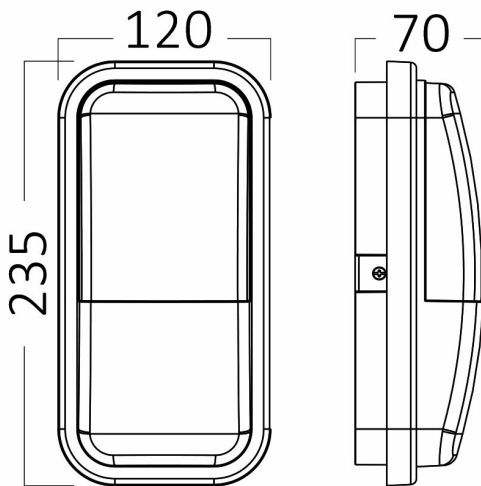

## PRODUCT DATASHEET

MODEL NO BG38-00102

DESCRIPTION BRY-WALLS-A-ELP-GRY-15W-3000K-IP65-WALL LIGHT

Luminare is intended to use in outdoor applications

BRAYTRON SRL

Bulavardul iuliu maniu, Nr.616, Sector 6, 061129, Bucuresti-ROMANIA

### General Characteristics

Model No	:	BG38-00102
Main Family	:	Outdoor Lighting
Sub Family	:	LED Wall Light
Type	:	Bulkhead
Body Color	:	Grey
Lamp Shape	:	Non-Directional
Dimmable	:	Not-Dimmable
Light Source	:	LED
Warranty	:	2 years
Class	:	Class II
IP	:	IP65
IK	:	IK06

### Package Informations

N.W.	:	5,60 kgs
G.W.	:	7,90 kgs
PCS/CTN	:	20 pcs
Length	:	520 mm
Width	:	405 mm
Height	:	275 mm
EAN	:	5949097720383

### Dimensions & Weight

P. Length	:	235 mm
P. Width	:	120 mm
P. Height	:	70 mm
Weight	:	280 gr