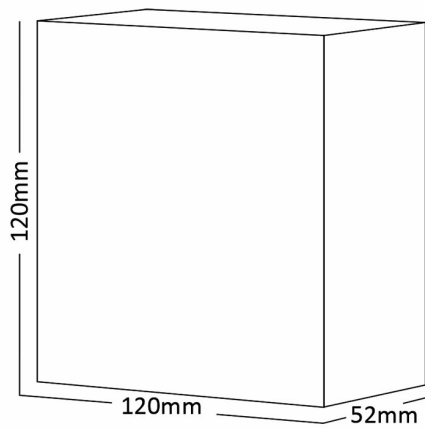

PRODUCT DATASHEET

MODEL NO	BG38-00011
DESCRIPTION	BRY-VEKTA-A-WL.2-BLC-2x2W-IP65-WALL LIGHT

Luminare is intended to use in outdoor applications

General Characteristics

Model No	:	BG38-00011
Main Family	:	Outdoor Lighting
Sub Family	:	LED Wall Light
Type	:	Wall
Body Color	:	Black
Lamp Shape	:	Directional
Dimmable	:	Not-Dimmable
Light Source	:	LED
Warranty	:	2 years
Class	:	Class II
IP	:	IP65
IK	:	IK08

Electrical Characteristics

Lifetime	:	20000 h
Voltage	:	220-240V
Power Factor	:	>0,5
Material	:	PC
Working Temperature	:	-20 C+40 C
Frequency	:	50-60 Hz

Package Informations

N.W.	:	11,00 kgs
G.W.	:	14,00 kgs
PCS/CTN	:	50 pcs
Length	:	650 mm
Width	:	280 mm
Height	:	325 mm
EAN	:	5949097715426

Product Characteristics

Wattage	:	4 w
Color Temperature	:	3000K
Quse Lumen	:	230 lm
Color Rendering Index (CRI)	:	>80
Energy Efficiency Level	:	G
Beam Angle	:	75° Degrees
Color Category	:	Warm White

Dimensions & Weight

P. Length	:	120 mm
P. Width	:	120 mm
P. Height	:	52 mm
Weight	:	220 gr