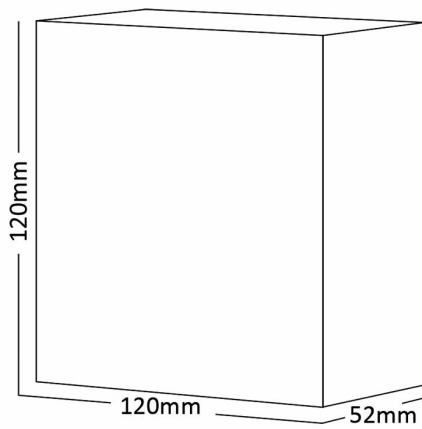

Braytron

PRODUCT DATASHEET

MODEL NO BG38-00011

DESCRIPTION BRY-VEKTA-A-WL.2-BLC-2x2W-IP65-WALL LIGHT

Luminare is intended to use in outdoor applications

BRAYTRON SRL

Bulavardul iuliu maniu, Nr.616, Sector 6, 061129, Bucuresti-ROMANIA

Electrical Characteristics

Lifetime	:	20000 h
Voltage	:	220-240V
Power Factor	:	>0,5
Material	:	PC
Working Temperature	:	-20 C+40 C
Frequency	:	50-60 Hz

Package Informations

N.W.	:	11,00 kgs
G.W.	:	14,00 kgs
PCS/CTN	:	50 pcs
Length	:	650 mm
Width	:	280 mm
Height	:	325 mm
EAN	:	5949097715426

Product Characteristics

Wattage	:	4 w
Color Temperature	:	3000K
Quse Lumen	:	230 lm
Color Rendering Index (CRI)	:	>80
Energy Efficiency Level	:	G
Beam Angle	:	75° Degrees
Color Category	:	Warm White

Dimensions & Weight

P. Length	:	120 mm
P. Width	:	120 mm
P. Height	:	52 mm
Weight	:	220 gr