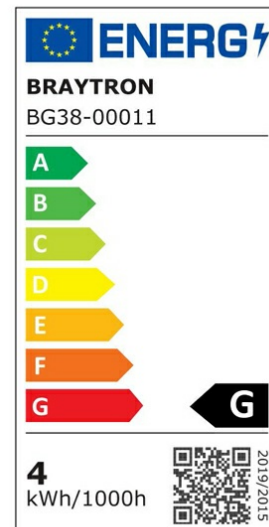

Braytron

PRODUCT DATASHEET

MODEL NO BG38-00011

DESCRIPTION BRY-VEKTA-A-WL.2-BLC-2x2W-IP65-WALL LIGHT

Luminare is intended to use in outdoor applications

BRAYTRON SRL

Bulavardul iuliu maniu, Nr.616, Sector 6, 061129, Bucuresti-ROMANIA

info@braytron.com

www.braytron.com

General Characteristics

Model No	:	BG38-00011
Main Family	:	Outdoor Lighting
Sub Family	:	LED Wall Light
Type	:	Wall
Body Color	:	Black
Lamp Shape	:	Directional
Dimmable	:	Not-Dimmable
Light Source	:	LED
Warranty	:	2 years
Class	:	Class II
IP	:	IP65
IK	:	IK08

Electrical Characteristics

Lifetime	:	20000 h
Voltage	:	220-240V
Power Factor	:	>0,5
Material	:	PC
Working Temperature	:	-20 C+40 C
Frequency	:	50-60 Hz

Package Informations

N.W.	:	11,00 kgs
G.W.	:	14,00 kgs
PCS/CTN	:	50 pcs
Length	:	650 mm
Width	:	280 mm
Height	:	325 mm
EAN	:	5949097715426

Product Characteristics

Wattage	:	4 w
Color Temperature	:	3000K
Quse Lumen	:	230 lm
Color Rendering Index (CRI)	:	>80
Energy Efficiency Level	:	G
Beam Angle	:	75° Degrees
Color Category	:	Warm White

Dimensions & Weight