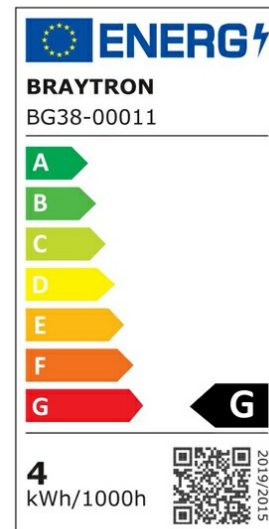

PRODUCT DATASHEET

MODEL NO	BG38-00011
DESCRIPTION	BRY-VEKTA-A-WL.2-BLC-2x2W-IP65-WALL LIGHT

Luminare is intended to use in outdoor applications

General Characteristics

Model No	:	BG38-00011
Main Family	:	Outdoor Lighting
Sub Family	:	LED Wall Light
Type	:	Wall
Body Color	:	Black
Lamp Shape	:	Directional
Dimmable	:	Not-Dimmable
Light Source	:	LED
Warranty	:	2 years
Class	:	Class II
IP	:	IP65
IK	:	IK08

Electrical Characteristics

Lifetime	:	20000 h
Voltage	:	220-240V
Power Factor	:	>0,5
Material	:	PC
Working Temperature	:	-20 C+40 C
Frequency	:	50-60 Hz

Package Informations

N.W.	:	11,00 kgs
G.W.	:	14,00 kgs
PCS/CTN	:	50 pcs
Length	:	650 mm
Width	:	280 mm
Height	:	325 mm
EAN	:	5949097715426

Product Characteristics

Wattage	:	4 w
Color Temperature	:	3000K
Quse Lumen	:	230 lm
Color Rendering Index (CRI)	:	>80
Energy Efficiency Level	:	G
Beam Angle	:	75° Degrees
Color Category	:	Warm White

Dimensions & Weight

P. Length	:	120 mm
P. Width	:	120 mm
P. Height	:	52 mm
Weight	:	220 gr