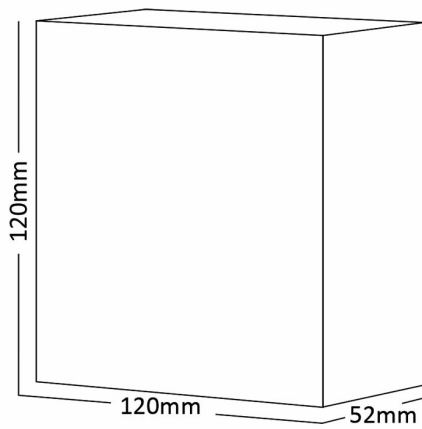

Braytron

PRODUCT DATASHEET

| | |
|-------------|-------------------------------------------|
| MODEL NO | BG38-00010 |
| DESCRIPTION | BRY-VEKTA-A-WL.2-WHT-2x2W-IP65-WALL LIGHT |

Luminare is intended to use in outdoor applications

General Characteristics

| | | |
|--------------|---|------------------|
| Model No | : | BG38-00010 |
| Main Family | : | Outdoor Lighting |
| Sub Family | : | LED Wall Light |
| Type | : | Wall |
| Body Color | : | White |
| Lamp Shape | : | Directional |
| Dimmable | : | Not-Dimmable |
| Light Source | : | LED |
| Warranty | : | 2 years |
| Class | : | Class II |
| IP | : | IP65 |
| IK | : | IK08 |

Package Informations

| | | |
|---------|---|---------------|
| N.W. | : | 11,00 kgs |
| G.W. | : | 14,00 kgs |
| PCS/CTN | : | 50 pcs |
| Length | : | 650 mm |
| Width | : | 280 mm |
| Height | : | 325 mm |
| EAN | : | 5949097715419 |

Dimensions & Weight

| | | |
|-----------|---|--------|
| P. Length | : | 120 mm |
| P. Width | : | 120 mm |
| P. Height | : | 52 mm |
| Weight | : | 220 gr |