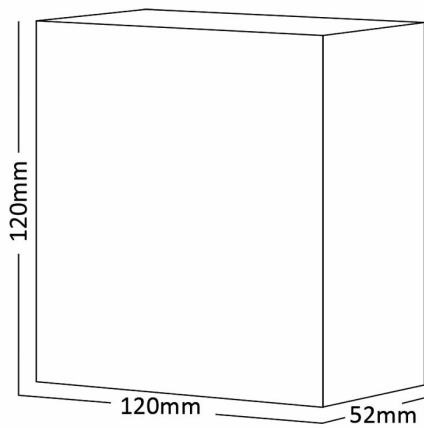

PRODUCT DATASHEET

MODEL NO	BG38-00010
DESCRIPTION	BRY-VEKTA-A-WL.2-WHT-2x2W-IP65-WALL LIGHT

Luminare is intended to use in outdoor applications

General Characteristics

Model No	:	BG38-00010
Main Family	:	Outdoor Lighting
Sub Family	:	LED Wall Light
Type	:	Schuko Socket
Body Color	:	White
Lamp Shape	:	Directional
Dimmable	:	Not-Dimmable
Light Source	:	LED
Warranty	:	2 years
Class	:	Class II
IP	:	IP65
IK	:	IK08

Electrical Characteristics

Lifetime	:	20000 h
Voltage	:	220-240V
Power Factor	:	>0,5
Material	:	PC
Working Temperature	:	-20 C+40 C
Frequency	:	50-60 Hz
Current	:	16 A

Package Informations

N.W.	:	11,00 kgs
G.W.	:	14,00 kgs
PCS/CTN	:	50 pcs
Length	:	650 mm
Width	:	280 mm
Height	:	325 mm
EAN	:	5949097715419

Product Characteristics

Wattage	:	4 w
Color Temperature	:	3000K
Quse Lumen	:	230 lm
Color Rendering Index (CRI)	:	>80
Energy Efficiency Level	:	G
Beam Angle	:	75° Degrees
Color Category	:	Warm White

Dimensions & Weight

P. Length	:	120 mm
P. Width	:	120 mm
P. Height	:	52 mm
Weight	:	220 gr