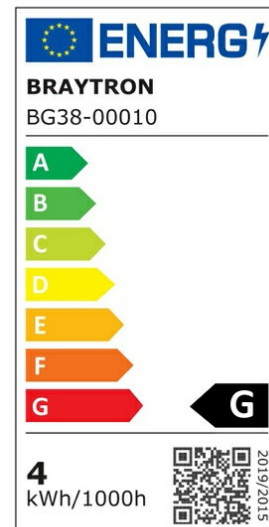

Braytron

PRODUCT DATASHEET

| | |
|-------------|-------------------------------------------|
| MODEL NO | BG38-00010 |
| DESCRIPTION | BRY-VEKTA-A-WL.2-WHT-2x2W-IP65-WALL LIGHT |

Luminare is intended to use in outdoor applications

General Characteristics

| | | |
|--------------|---|------------------|
| Model No | : | BG38-00010 |
| Main Family | : | Outdoor Lighting |
| Sub Family | : | LED Wall Light |
| Type | : | Wall |
| Body Color | : | White |
| Lamp Shape | : | Directional |
| Dimmable | : | Not-Dimmable |
| Light Source | : | LED |
| Warranty | : | 2 years |
| Class | : | Class II |
| IP | : | IP65 |
| IK | : | IK08 |

Electrical Characteristics

| | | |
|---------------------|---|------------|
| Lifetime | : | 20000 h |
| Voltage | : | 220-240V |
| Power Factor | : | >0,5 |
| Material | : | PC |
| Working Temperature | : | -20 C+40 C |
| Frequency | : | 50-60 Hz |

Product Characteristics

| | | |
|-----------------------------|---|-------------|
| Wattage | : | 4 w |
| Color Temperature | : | 3000K |
| Quse Lumen | : | 230 lm |
| Color Rendering Index (CRI) | : | >80 |
| Energy Efficiency Level | : | G |
| Beam Angle | : | 75° Degrees |
| Color Category | : | Warm White |