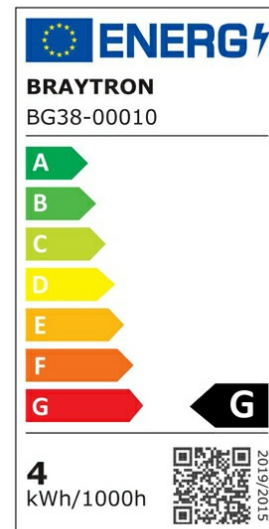

PRODUCT DATASHEET

MODEL NO	BG38-00010
DESCRIPTION	BRY-VEKTA-A-WL.2-WHT-2x2W-IP65-WALL LIGHT

Luminare is intended to use in outdoor applications

General Characteristics

Model No	:	BG38-00010
Main Family	:	Outdoor Lighting
Sub Family	:	LED Wall Light
Type	:	Schuko Socket
Body Color	:	White
Lamp Shape	:	Directional
Dimmable	:	Not-Dimmable
Light Source	:	LED
Warranty	:	2 years
Class	:	Class II
IP	:	IP65
IK	:	IK08

Electrical Characteristics

Lifetime	:	20000 h
Voltage	:	220-240V
Power Factor	:	>0,5
Material	:	PC
Working Temperature	:	-20 C+40 C
Frequency	:	50-60 Hz
Current	:	16 A

Package Informations

N.W.	:	11,00 kgs
G.W.	:	14,00 kgs
PCS/CTN	:	50 pcs
Length	:	650 mm
Width	:	280 mm
Height	:	325 mm
EAN	:	5949097715419

Product Characteristics

Wattage	:	4 w
Color Temperature	:	3000K
Quse Lumen	:	230 lm
Color Rendering Index (CRI)	:	>80
Energy Efficiency Level	:	G
Beam Angle	:	75° Degrees
Color Category	:	Warm White

Dimensions & Weight

P. Length	:	120 mm
P. Width	:	120 mm
P. Height	:	52 mm
Weight	:	220 gr