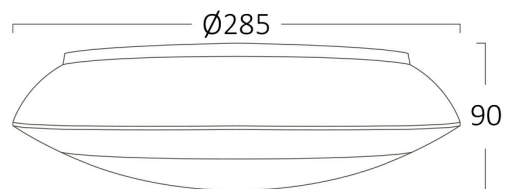

PRODUCT DATASHEET

MODEL NO BG37-00702

DESCRIPTION BRY-NAPOLI-1xE27-PC-GRY-IP65-CEILING LIGHT

General Characteristics

Model No	:	BG37-00702
Main Family	:	Outdoor Lighting
Sub Family	:	Ceiling Light
Type	:	Ceiling Light
Body Color	:	Grey
Lamp Shape	:	N/A
Light Source	:	N/A
Socket	:	1xE27
Warranty	:	2 years
Class	:	Class II
IP	:	IP65
IK	:	IK06

Electrical Characteristics

Voltage	:	220-240V
Material	:	PC
Working Temperature	:	-20 C+40 C

Package Informations

N.W.	:	3,4 kgs
G.W.	:	4,70 kgs
PCS/CTN	:	5 pcs
Length	:	470 mm
Width	:	310 mm
Height	:	310 mm
EAN	:	5949097739965

Product Characteristics

Wattage	:	Max 1x23 w
---------	---	------------

Dimensions & Weight

Diameter	:	285 mm
P. Height	:	90 mm
Weight	:	680 gr