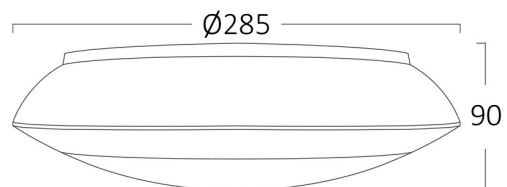

PRODUCT DATASHEET

MODEL NO BG37-00702

DESCRIPTION BRY-NAPOLI-1xE27-PC-GRY-IP65-CEILING LIGHT

General Characteristics

Model No	:	BG37-00702
Main Family	:	Outdoor Lighting
Sub Family	:	Ceiling Light
Type	:	Ceiling Light
Body Color	:	Grey
Lamp Shape	:	N/A
Light Source	:	N/A
Socket	:	1xE27
Warranty	:	2 years
Class	:	Class II
IP	:	IP65
IK	:	IK06

Electrical Characteristics

Voltage	:	220-240V
Material	:	PC
Working Temperature	:	-20 C+40 C

Package Informations

N.W.	:	3,4 kgs
G.W.	:	4,70 kgs
PCS/CTN	:	5 pcs
Length	:	470 mm
Width	:	310 mm
Height	:	310 mm
EAN	:	5949097739965

Product Characteristics

Wattage	:	Max 1x23 w
---------	---	------------

Dimensions & Weight

Diameter	:	285 mm
P. Height	:	90 mm
Weight	:	680 gr