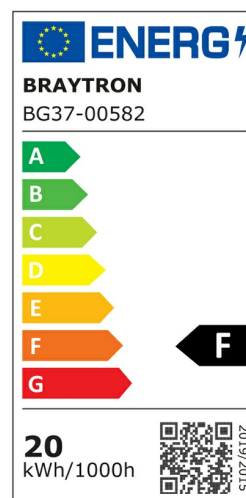

PRODUCT DATASHEET

MODEL NO BG37-00582

DESCRIPTION BRY-NAPOLI-M-RND-GRY-20W-3IN1-IP65-WALL LIGHT

Luminare is intended to use in outdoor applications

General Characteristics

Model No	:	BG37-00582
Main Family	:	Outdoor Lighting
Sub Family	:	LED Wall Light
Type	:	Wall
Body Color	:	Grey
Lamp Shape	:	Non-Directional
Dimmable	:	Not-Dimmable
Light Source	:	LED
Warranty	:	2 years
Class	:	Class II
IP	:	IP65
IK	:	IK06

Electrical Characteristics

Lifetime	:	20000 h
Voltage	:	220-240V
Material	:	PC
Working Temperature	:	-20 C+40 C
Frequency	:	50-60 Hz

Package Informations

N.W.	:	7,46 kgs
G.W.	:	10,45 kgs
PCS/CTN	:	20 pcs
Length	:	580 mm
Width	:	480 mm
Height	:	300 mm
EAN	:	5949097737985

Product Characteristics

Wattage	:	20 w
Color Temperature	:	3IN1
Quse Lumen	:	2000 lm
Color Rendering Index (CRI)	:	>80
Energy Efficiency Level	:	F
Beam Angle	:	120° Degrees
Color Category	:	3IN1

Dimensions & Weight