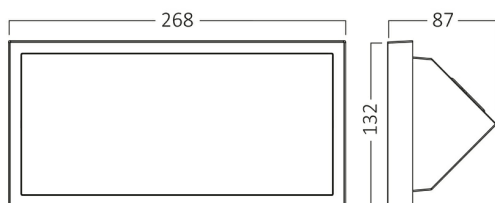

PRODUCT DATASHEET

MODEL NO BG37-00582

DESCRIPTION BRY-NAPOLI-M-RND-GRY-20W-3IN1-IP65-WALL LIGHT

Luminare is intended to use in outdoor applications

General Characteristics

Model No	:	BG37-00582
Main Family	:	Outdoor Lighting
Sub Family	:	LED Wall Light
Type	:	Wall
Body Color	:	Grey
Lamp Shape	:	Non-Directional
Dimmable	:	Not-Dimmable
Light Source	:	LED
Warranty	:	2 years
Class	:	Class II
IP	:	IP65
IK	:	IK06

Electrical Characteristics

Lifetime	:	20000 h
Voltage	:	220-240V
Material	:	PC
Working Temperature	:	-20 C+40 C
Frequency	:	50-60 Hz

Package Informations

N.W.	:	7,46 kgs
G.W.	:	10,45 kgs
PCS/CTN	:	20 pcs
Length	:	580 mm
Width	:	480 mm
Height	:	300 mm
EAN	:	5949097737985

Product Characteristics

Wattage	:	20 w
Color Temperature	:	3IN1
Quse Lumen	:	2000 lm
Color Rendering Index (CRI)	:	>80
Energy Efficiency Level	:	F
Beam Angle	:	120° Degrees
Color Category	:	3IN1

Dimensions & Weight

P. Length	:	268 mm
P. Width	:	132 mm
P. Height	:	87 mm
Weight	:	373 gr