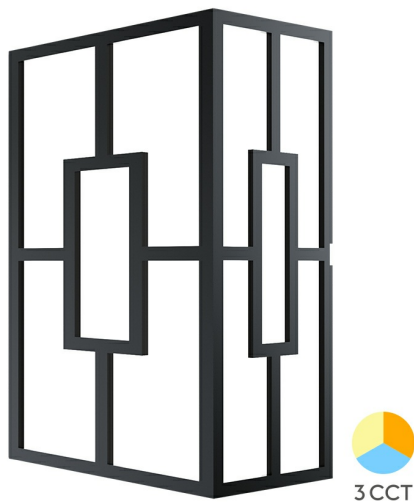

PRODUCT DATASHEET

MODEL NO BG37-00481

DESCRIPTION BRY-VENETO-A-SQR-BLC-20W-3IN1-IP44-WALL LIGHT

Luminare is intended to use in outdoor applications

General Characteristics

Model No	:	BG37-00481
Main Family	:	Outdoor Lighting
Sub Family	:	LED Wall Light
Type	:	Wall
Body Color	:	Black
Lamp Shape	:	Non-Directional
Dimmable	:	Not-Dimmable
Light Source	:	LED
Warranty	:	2 years
Class	:	Class II
IP	:	IP44
IK	:	IK08

Electrical Characteristics

Lifetime	:	20000 h
Voltage	:	220-240V
Power Factor	:	>0,5
Material	:	PC
Working Temperature	:	-20 C+40 C
Frequency	:	50-60 Hz

Package Informations

N.W.	:	6,00 kgs
G.W.	:	8,00 kgs
PCS/CTN	:	8 pcs
Length	:	550 mm
Width	:	385 mm
Height	:	290 mm
EAN	:	5949097728525

Product Characteristics

Wattage	:	20 w
Color Temperature	:	3IN1
Quse Lumen	:	1900 lm
Color Rendering Index (CRI)	:	>80
Energy Efficiency Level	:	F
Beam Angle	:	120° Degrees
Color Category	:	3IN1

Dimensions & Weight

P. Length	:	255 mm
P. Width	:	255 mm
P. Height	:	78 mm
Weight	:	750 gr