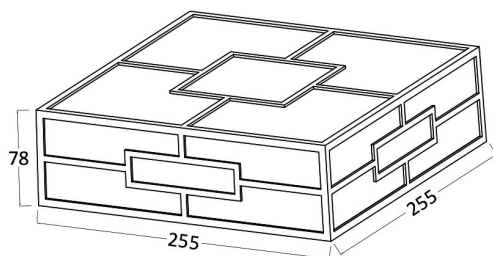

PRODUCT DATASHEET

MODEL NO BG37-00481

DESCRIPTION BRY-VENETO-A-SQR-BLC-20W-3IN1-IP44-WALL LIGHT

Luminare is intended to use in outdoor applications

General Characteristics

Model No	:	BG37-00481
Main Family	:	Outdoor Lighting
Sub Family	:	LED Wall Light
Type	:	Wall
Body Color	:	Black
Lamp Shape	:	Non-Directional
Dimmable	:	Not-Dimmable
Light Source	:	LED
Warranty	:	2 years
Class	:	Class II
IP	:	IP44
IK	:	IK08

Electrical Characteristics

Lifetime	:	20000 h
Voltage	:	220-240V
Power Factor	:	>0,5
Material	:	PC
Working Temperature	:	-20 C+40 C
Frequency	:	50-60 Hz

Package Informations

N.W.	:	6,00 kgs
G.W.	:	8,00 kgs
PCS/CTN	:	8 pcs
Length	:	550 mm
Width	:	385 mm
Height	:	290 mm
EAN	:	5949097728525

Product Characteristics

Wattage	:	20 w
Color Temperature	:	3IN1
Quse Lumen	:	1900 lm
Color Rendering Index (CRI)	:	>80
Energy Efficiency Level	:	F
Beam Angle	:	120° Degrees
Color Category	:	3IN1

Dimensions & Weight

P. Length	:	255 mm
P. Width	:	255 mm
P. Height	:	78 mm
Weight	:	750 gr