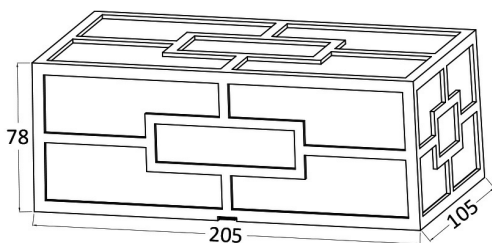

PRODUCT DATASHEET

MODEL NO BG37-00381

DESCRIPTION BRY-VENETO-A-RCT-BLC-10W-3IN1-IP44-WALL LIGHT

3 CCT

Luminare is intended to use in outdoor applications

General Characteristics

Model No	:	BG37-00381
Main Family	:	Outdoor Lighting
Sub Family	:	LED Wall Light
Type	:	Wall
Body Color	:	Black
Lamp Shape	:	Non-Directional
Dimmable	:	Not-Dimmable
Light Source	:	LED
Warranty	:	2 years
Class	:	Class II
IP	:	IP44
IK	:	IK08

Electrical Characteristics

Lifetime	:	20000 h
Voltage	:	220-240V
Power Factor	:	>0,5
Material	:	PC
Working Temperature	:	-20 C+40 C
Frequency	:	50-60 Hz

Package Informations

N.W.	:	6,80 kgs
G.W.	:	9,20 kgs
PCS/CTN	:	20 pcs
Length	:	580 mm
Width	:	385 mm
Height	:	245 mm
EAN	:	5949097728518

Product Characteristics

Wattage	:	10 w
Color Temperature	:	3IN1
Quse Lumen	:	950 lm
Color Rendering Index (CRI)	:	>80
Energy Efficiency Level	:	F
Beam Angle	:	120° Degrees
Color Category	:	3IN1

Dimensions & Weight

P. Length	:	205 mm
P. Width	:	105 mm
P. Height	:	78 mm
Weight	:	340 gr