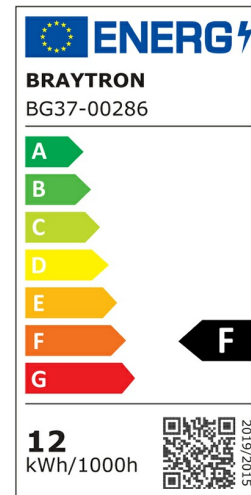

PRODUCT DATASHEET

MODEL NO BG37-00286

DESCRIPTION BRY-PALERMO-M-RND-GLD-12W-3IN1-IP65-WALL LIGHT

Luminare is intended to use in outdoor applications

General Characteristics

Model No	:	BG37-00286
Main Family	:	Outdoor Lighting
Sub Family	:	LED Wall Light
Type	:	Wall
Body Color	:	Golden
Lamp Shape	:	Non-Directional
Dimmable	:	Not-Dimmable
Light Source	:	LED
Warranty	:	2 years
Class	:	Class II
IP	:	IP65
IK	:	IK08

Electrical Characteristics

Lifetime	:	20000 h
Voltage	:	220-240V
Power Factor	:	>0,5
Material	:	PC
Working Temperature	:	-20 C+40 C
Frequency	:	50-60 Hz

Package Informations

N.W.	:	6,80 kgs
G.W.	:	9,40 kgs
PCS/CTN	:	20 pcs
Length	:	470 mm
Width	:	300 mm
Height	:	485 mm
EAN	:	5949097737565

Product Characteristics

Wattage	:	12 w
Color Temperature	:	3IN1
Quse Lumen	:	1160 lm
Color Rendering Index (CRI)	:	>80
Energy Efficiency Level	:	F
Beam Angle	:	120° Degrees
Color Category	:	3IN1

Dimensions & Weight

Diameter	:	220 mm
P. Height	:	47 mm
Weight	:	340 gr