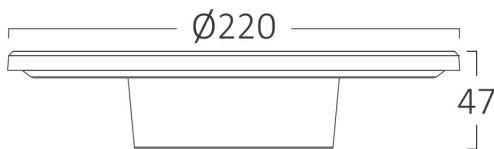

PRODUCT DATASHEET

MODEL NO BG37-00286

DESCRIPTION BRY-PALERMO-M-RND-GLD-12W-3IN1-IP65-WALL LIGHT

Luminare is intended to use in outdoor applications

General Characteristics

Model No	:	BG37-00286
Main Family	:	Outdoor Lighting
Sub Family	:	LED Wall Light
Type	:	Wall
Body Color	:	Golden
Lamp Shape	:	Non-Directional
Dimmable	:	Not-Dimmable
Light Source	:	LED
Warranty	:	2 years
Class	:	Class II
IP	:	IP65
IK	:	IK08

Electrical Characteristics

Lifetime	:	20000 h
Voltage	:	220-240V
Power Factor	:	>0,5
Material	:	PC
Working Temperature	:	-20 C+40 C
Frequency	:	50-60 Hz

Package Informations

N.W.	:	6,80 kgs
G.W.	:	9,40 kgs
PCS/CTN	:	20 pcs
Length	:	470 mm
Width	:	300 mm
Height	:	485 mm
EAN	:	5949097737565

Product Characteristics

Wattage	:	12 w
Color Temperature	:	3IN1
Quse Lumen	:	1160 lm
Color Rendering Index (CRI)	:	>80
Energy Efficiency Level	:	F
Beam Angle	:	120° Degrees
Color Category	:	3IN1

Dimensions & Weight

Diameter	:	220 mm
P. Height	:	47 mm
Weight	:	340 gr