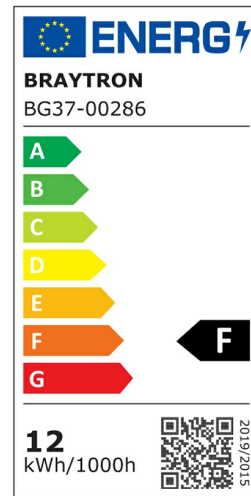

Braytron

PRODUCT DATASHEET

MODEL NO BG37-00286

DESCRIPTION BRY-PALERMO-M-RND-GLD-12W-3IN1-IP65-WALL LIGHT

Luminare is intended to use in outdoor applications

BRAYTRON SRL

Bulavardul iuliu maniu, Nr.616, Sector 6, 061129, Bucuresti-ROMANIA

info@braytron.com

www.braytron.com