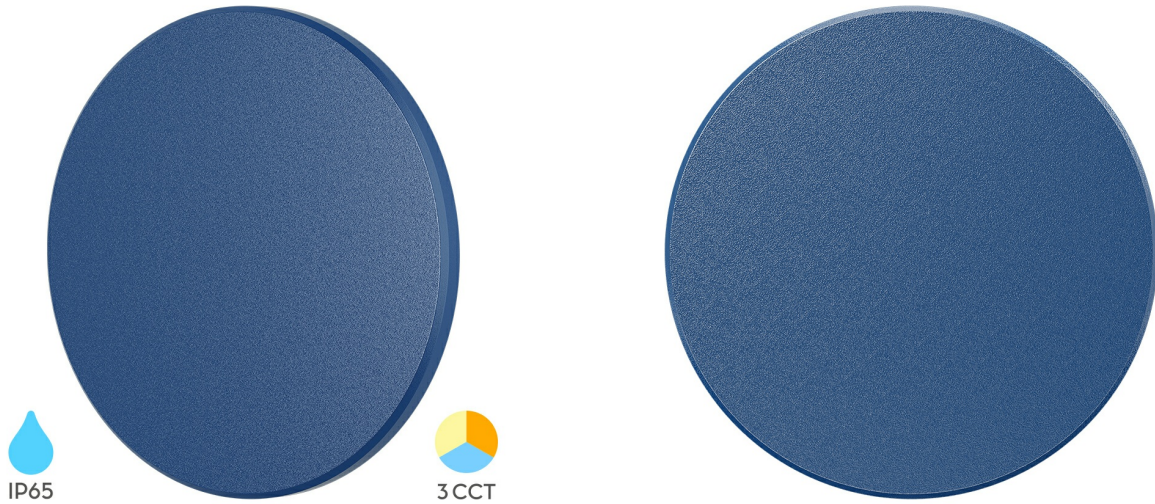

## PRODUCT DATASHEET

MODEL NO BG37-00283

DESCRIPTION BRY-PALERMO-M-RND-BLUE-12W-3IN1-IP65-WALL LIGHT

Luminare is intended to use in outdoor applications

BRAYTRON SRL

Bulavardul Iuliu Maniu, Nr.616, Sector 6, 061129, Bucuresti-ROMANIA

### General Characteristics

Model No	:	BG37-00283
Main Family	:	Outdoor Lighting
Sub Family	:	LED Wall Light
Type	:	Wall
Body Color	:	Blue
Lamp Shape	:	Non-Directional
Dimmable	:	Not-Dimmable
Light Source	:	LED
Warranty	:	2 years
Class	:	Class II
IP	:	IP65
IK	:	IK08

### Product Characteristics

Wattage	:	12 w
Color Temperature	:	3IN1
Quse Lumen	:	1160 lm
Color Rendering Index (CRI)	:	>80
Energy Efficiency Level	:	F
Beam Angle	:	120° Degrees
Color Category	:	3IN1

### Dimensions & Weight

Diameter	:	220 mm
P. Height	:	47 mm
Weight	:	340 gr