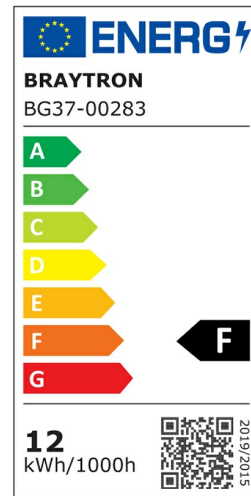

Braytron

PRODUCT DATASHEET

MODEL NO BG37-00283

DESCRIPTION BRY-PALERMO-M-RND-BLUE-12W-3IN1-IP65-WALL LIGHT

Luminare is intended to use in outdoor applications

BRAYTRON SRL

Bulavardul Iuliu Maniu, Nr.616, Sector 6, 061129, Bucuresti-ROMANIA

info@braytron.com

www.braytron.com