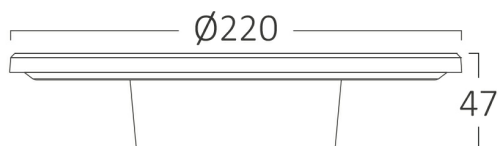

## PRODUCT DATASHEET

MODEL NO BG37-00283

DESCRIPTION BRY-PALERMO-M-RND-BLUE-12W-3IN1-IP65-WALL LIGHT

Luminare is intended to use in outdoor applications

### General Characteristics

Model No	:	BG37-00283
Main Family	:	Outdoor Lighting
Sub Family	:	LED Wall Light
Type	:	Wall
Body Color	:	Blue
Lamp Shape	:	Non-Directional
Dimmable	:	Not-Dimmable
Light Source	:	LED
Warranty	:	2 years
Class	:	Class II
IP	:	IP65
IK	:	IK08

### Package Informations

N.W.	:	6,80 kgs
G.W.	:	9,40 kgs
PCS/CTN	:	20 pcs
Length	:	470 mm
Width	:	300 mm
Height	:	485 mm
EAN	:	5949097737558

### Dimensions & Weight

Diameter	:	220 mm
P. Height	:	47 mm
Weight	:	340 gr