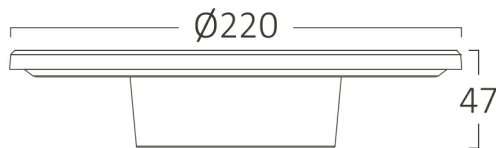

Braytron

PRODUCT DATASHEET

MODEL NO BG37-00282

DESCRIPTION BRY-PALERMO-M-RND-GRY-12W-3IN1-IP65-WALL LIGHT

IP65

3 CCT

Luminare is intended to use in outdoor applications

BRAYTRON SRL

Bulavardul iuliu maniu, Nr.616, Sector 6, 061129, Bucuresti-ROMANIA

info@braytron.com

www.braytron.com

Page 1-2

General Characteristics

Model No	:	BG37-00282
Main Family	:	Outdoor Lighting
Sub Family	:	LED Wall Light
Type	:	Wall
Body Color	:	Grey
Lamp Shape	:	Non-Directional
Dimmable	:	Not-Dimmable
Light Source	:	LED
Warranty	:	2 years
Class	:	Class II
IP	:	IP65
IK	:	IK08

Product Characteristics

Wattage	:	12 w
Color Temperature	:	3IN1
Quse Lumen	:	1160 lm
Color Rendering Index (CRI)	:	>80
Energy Efficiency Level	:	F
Beam Angle	:	120° Degrees
Color Category	:	3IN1

Dimensions & Weight

Diameter	:	220 mm
P. Height	:	47 mm
Weight	:	340 gr