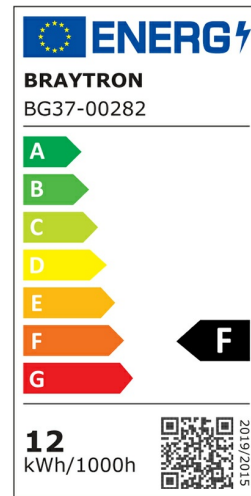

Braytron

PRODUCT DATASHEET

MODEL NO BG37-00282

DESCRIPTION BRY-PALERMO-M-RND-GRY-12W-3IN1-IP65-WALL LIGHT

IP65

3 CCT

Luminare is intended to use in outdoor applications

BRAYTRON SRL

Bulavardul iuliu maniu, Nr.616, Sector 6, 061129, Bucuresti-ROMANIA

info@braytron.com

www.braytron.com

Page 1-2

General Characteristics

Model No	:	BG37-00282
Main Family	:	Outdoor Lighting
Sub Family	:	LED Wall Light
Type	:	Wall
Body Color	:	Grey
Lamp Shape	:	Non-Directional
Dimmable	:	Not-Dimmable
Light Source	:	LED
Warranty	:	2 years
Class	:	Class II
IP	:	IP65
IK	:	IK08

Electrical Characteristics

Lifetime	:	20000 h
Voltage	:	220-240V
Power Factor	:	>0,5
Material	:	PC
Working Temperature	:	-20 C+40 C
Frequency	:	50-60 Hz

Package Informations

N.W.	:	6,80 kgs
G.W.	:	9,40 kgs
PCS/CTN	:	20 pcs
Length	:	470 mm
Width	:	300 mm
Height	:	485 mm
EAN	:	5949097737909

Product Characteristics

Wattage	:	12 w
Color Temperature	:	3IN1
Quse Lumen	:	1160 lm
Color Rendering Index (CRI)	:	>80
Energy Efficiency Level	:	F
Beam Angle	:	120° Degrees
Color Category	:	3IN1

Dimensions & Weight