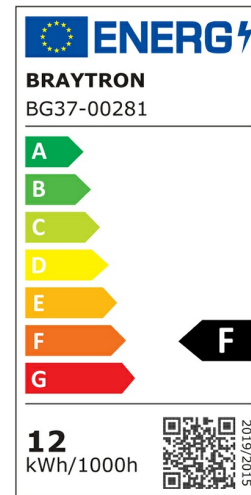

PRODUCT DATASHEET

MODEL NO BG37-00281

DESCRIPTION BRY-PALERMO-M-RND-BLC-12W-3IN1-IP65-WALL LIGHT

Luminare is intended to use in outdoor applications