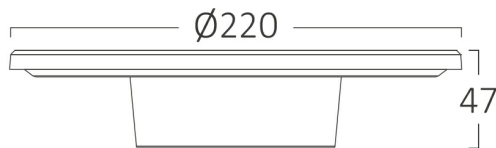

Braytron

PRODUCT DATASHEET

MODEL NO BG37-00281

DESCRIPTION BRY-PALERMO-M-RND-BLC-12W-3IN1-IP65-WALL LIGHT

Luminare is intended to use in outdoor applications

BRAYTRON SRL

Bulavardul iuliu maniu, Nr.616, Sector 6, 061129, Bucuresti-ROMANIA

Electrical Characteristics

Lifetime	:	20000 h
Voltage	:	220-240V
Power Factor	:	>0,5
Material	:	PC
Working Temperature	:	-20 C+40 C
Frequency	:	50-60 Hz

Package Informations

N.W.	:	6,80 kgs
G.W.	:	9,40 kgs
PCS/CTN	:	20 pcs
Length	:	470 mm
Width	:	300 mm
Height	:	485 mm
EAN	:	5949097737237

Product Characteristics

Wattage	:	12 w
Color Temperature	:	3IN1
Quse Lumen	:	1160 lm
Color Rendering Index (CRI)	:	>80
Energy Efficiency Level	:	F
Beam Angle	:	120° Degrees
Color Category	:	3IN1

Dimensions & Weight

Diameter	:	220 mm
P. Height	:	47 mm
Weight	:	340 gr