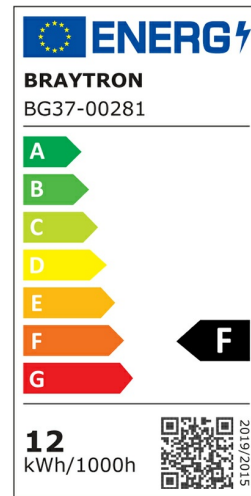

Braytron

PRODUCT DATASHEET

MODEL NO BG37-00281

DESCRIPTION BRY-PALERMO-M-RND-BLC-12W-3IN1-IP65-WALL LIGHT

Luminare is intended to use in outdoor applications

BRAYTRON SRL

Bulavardul iuliu maniu, Nr.616, Sector 6, 061129, Bucuresti-ROMANIA

Electrical Characteristics

Lifetime	:	20000 h
Voltage	:	220-240V
Power Factor	:	>0,5
Material	:	PC
Working Temperature	:	-20 C+40 C
Frequency	:	50-60 Hz

Package Informations

N.W.	:	6,80 kgs
G.W.	:	9,40 kgs
PCS/CTN	:	20 pcs
Length	:	470 mm
Width	:	300 mm
Height	:	485 mm
EAN	:	5949097737237

Product Characteristics

Wattage	:	12 w
Color Temperature	:	3IN1
Quse Lumen	:	1160 lm
Color Rendering Index (CRI)	:	>80
Energy Efficiency Level	:	F
Beam Angle	:	120° Degrees
Color Category	:	3IN1

Dimensions & Weight

Diameter	:	220 mm
P. Height	:	47 mm
Weight	:	340 gr