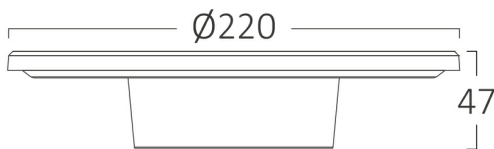

## PRODUCT DATASHEET

MODEL NO BG37-00281

DESCRIPTION BRY-PALERMO-M-RND-BLC-12W-3IN1-IP65-WALL LIGHT

Luminare is intended to use in outdoor applications

### General Characteristics

Model No	:	BG37-00281
Main Family	:	Outdoor Lighting
Sub Family	:	LED Wall Light
Type	:	Wall
Body Color	:	Black
Lamp Shape	:	Non-Directional
Dimmable	:	Not-Dimmable
Light Source	:	LED
Warranty	:	2 years
Class	:	Class II
IP	:	IP65
IK	:	IK08

### Package Informations

N.W.	:	6,80 kgs
G.W.	:	9,40 kgs
PCS/CTN	:	20 pcs
Length	:	470 mm
Width	:	300 mm
Height	:	485 mm
EAN	:	5949097737237

### Dimensions & Weight

Diameter	:	220 mm
P. Height	:	47 mm
Weight	:	340 gr