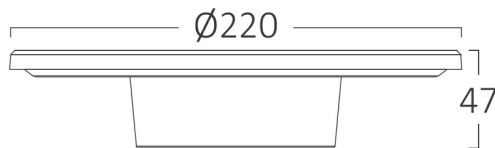

Braytron

PRODUCT DATASHEET

MODEL NO BG37-00280

DESCRIPTION BRY-PALERMO-M-RND-WHT-12W-3IN1-IP65-WALL LIGHT

IP65

3 CCT

Luminare is intended to use in outdoor applications

BRAYTRON SRL

Bulavardul iuliu maniu, Nr.616, Sector 6, 061129, Bucuresti-ROMANIA

info@braytron.com

www.braytron.com

General Characteristics

Model No	:	BG37-00280
Main Family	:	Outdoor Lighting
Sub Family	:	LED Wall Light
Type	:	Wall
Body Color	:	White
Lamp Shape	:	Non-Directional
Dimmable	:	Not-Dimmable
Light Source	:	LED
Warranty	:	2 years
Class	:	Class II
IP	:	IP65
IK	:	IK08

Product Characteristics

Wattage	:	12 w
Color Temperature	:	3IN1
Quse Lumen	:	1160 lm
Color Rendering Index (CRI)	:	>80
Energy Efficiency Level	:	F
Beam Angle	:	120° Degrees
Color Category	:	3IN1

Dimensions & Weight

Diameter	:	220 mm
P. Height	:	47 mm
Weight	:	340 gr