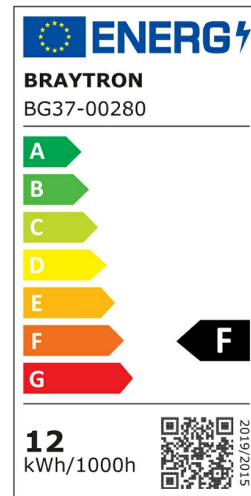

Braytron

PRODUCT DATASHEET

MODEL NO BG37-00280

DESCRIPTION BRY-PALERMO-M-RND-WHT-12W-3IN1-IP65-WALL LIGHT

IP65

3 CCT

Luminare is intended to use in outdoor applications

BRAYTRON SRL

Bulavardul iuliu maniu, Nr.616, Sector 6, 061129, Bucuresti-ROMANIA

info@braytron.com

www.braytron.com

General Characteristics

Model No	:	BG37-00280
Main Family	:	Outdoor Lighting
Sub Family	:	LED Wall Light
Type	:	Wall
Body Color	:	White
Lamp Shape	:	Non-Directional
Dimmable	:	Not-Dimmable
Light Source	:	LED
Warranty	:	2 years
Class	:	Class II
IP	:	IP65
IK	:	IK08

Electrical Characteristics

Lifetime	:	20000 h
Voltage	:	220-240V
Power Factor	:	>0,5
Material	:	PC
Working Temperature	:	-20 C+40 C
Frequency	:	50-60 Hz

Package Informations

N.W.	:	6,80 kgs
G.W.	:	9,40 kgs
PCS/CTN	:	20 pcs
Length	:	470 mm
Width	:	300 mm
Height	:	485 mm
EAN	:	5949097737220

Product Characteristics

Wattage	:	12 w
Color Temperature	:	3IN1
Quse Lumen	:	1160 lm
Color Rendering Index (CRI)	:	>80
Energy Efficiency Level	:	F
Beam Angle	:	120° Degrees
Color Category	:	3IN1

Dimensions & Weight