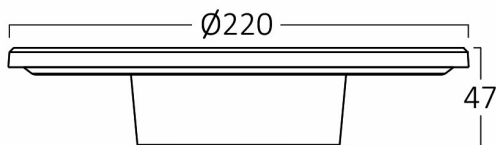

PRODUCT DATASHEET

MODEL NO BG37-00201

DESCRIPTION BRY-PALERMO-M-RND-BLC-12W-3000K-IP65-WALL LIGHT

Luminare is intended to use in outdoor applications

General Characteristics

| | | |
|--------------|---|------------------|
| Model No | : | BG37-00201 |
| Main Family | : | Outdoor Lighting |
| Sub Family | : | LED Wall Light |
| Type | : | Wall |
| Body Color | : | Black |
| Lamp Shape | : | Non-Directional |
| Dimmable | : | Not-Dimmable |
| Light Source | : | LED |
| Warranty | : | 2 years |
| Class | : | Class II |
| IP | : | IP65 |
| IK | : | IK08 |

Package Informations

| | | |
|---------|---|---------------|
| N.W. | : | 6,40 kgs |
| G.W. | : | 9,00 kgs |
| PCS/CTN | : | 20 pcs |
| Length | : | 470 mm |
| Width | : | 300 mm |
| Height | : | 485 mm |
| EAN | : | 5949097727252 |

Product Characteristics

| | | |
|-----------------------------|---|--------------|
| Wattage | : | 12 w |
| Color Temperature | : | 3000K |
| Quse Lumen | : | 1160 lm |
| Color Rendering Index (CRI) | : | >80 |
| Energy Efficiency Level | : | F |
| Beam Angle | : | 120° Degrees |
| Color Category | : | Warm White |

Dimensions & Weight

| | | |
|-----------|---|--------|
| Diameter | : | 220 mm |
| P. Height | : | 47 mm |
| Weight | : | 320 gr |