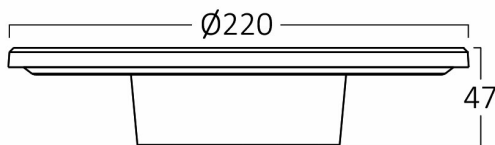

## PRODUCT DATASHEET

MODEL NO BG37-00200

DESCRIPTION BRY-PALERMO-M-RND-WHT-12W-3000K-IP65-WALL LIGHT

Luminare is intended to use in outdoor applications

### General Characteristics

Model No	:	BG37-00200
Main Family	:	Outdoor Lighting
Sub Family	:	LED Wall Light
Type	:	Wall
Body Color	:	White
Lamp Shape	:	Non-Directional
Dimmable	:	Not-Dimmable
Light Source	:	LED
Warranty	:	2 years
Class	:	Class II
IP	:	IP65
IK	:	IK08

### Package Informations

N.W.	:	6,40 kgs
G.W.	:	9,00 kgs
PCS/CTN	:	20 pcs
Length	:	470 mm
Width	:	300 mm
Height	:	485 mm
EAN	:	5949097727245

### Dimensions & Weight

Diameter	:	220 mm
P. Height	:	47 mm
Weight	:	320 gr