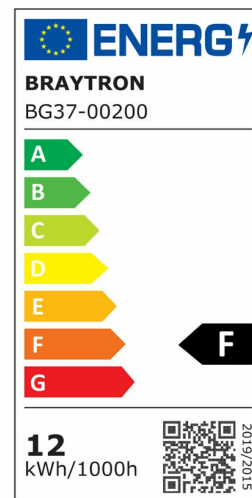

## PRODUCT DATASHEET

MODEL NO BG37-00200

DESCRIPTION BRY-PALERMO-M-RND-WHT-12W-3000K-IP65-WALL LIGHT

Luminare is intended to use in outdoor applications

### General Characteristics

Model No	:	BG37-00200
Main Family	:	Outdoor Lighting
Sub Family	:	LED Wall Light
Type	:	Wall
Body Color	:	White
Lamp Shape	:	Non-Directional
Dimmable	:	Not-Dimmable
Light Source	:	LED
Warranty	:	2 years
Class	:	Class II
IP	:	IP65
IK	:	IK08

### Product Characteristics

Wattage	:	12 w
Color Temperature	:	3000K
Quse Lumen	:	1160 lm
Color Rendering Index (CRI)	:	>80
Energy Efficiency Level	:	F
Beam Angle	:	120° Degrees
Color Category	:	Warm White

### Dimensions & Weight

Diameter	:	220 mm
P. Height	:	47 mm
Weight	:	320 gr