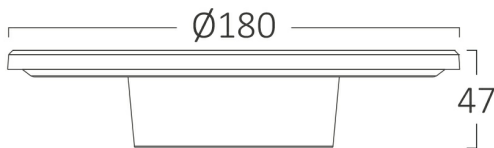

Braytron

PRODUCT DATASHEET

MODEL NO BG37-00183

DESCRIPTION BRY-PALERMO-S-RND-BLUE-10W-3IN1-IP65-WALL LIGHT

Luminare is intended to use in outdoor applications

BRAYTRON SRL

Bulavardul iuliu maniu, Nr.616, Sector 6, 061129, Bucuresti-ROMANIA

Electrical Characteristics

Lifetime	:	20000 h
Voltage	:	220-240V
Power Factor	:	>0,5
Material	:	PC
Working Temperature	:	-20 C+40 C
Frequency	:	50-60 Hz

Package Informations

N.W.	:	5,10 kgs
G.W.	:	7,10 kgs
PCS/CTN	:	20 pcs
Length	:	380 mm
Width	:	300 mm
Height	:	400 mm
EAN	:	5949097737541

Product Characteristics

Wattage	:	10 w
Color Temperature	:	3IN1
Quse Lumen	:	950 lm
Color Rendering Index (CRI)	:	>80
Energy Efficiency Level	:	F
Beam Angle	:	120° Degrees
Color Category	:	3IN1

Dimensions & Weight

Diameter	:	180 mm
P. Height	:	47 mm
Weight	:	255 gr