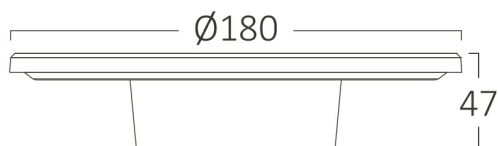

PRODUCT DATASHEET

MODEL NO BG37-00183

DESCRIPTION BRY-PALERMO-S-RND-BLUE-10W-3IN1-IP65-WALL LIGHT

Luminare is intended to use in outdoor applications

General Characteristics

Model No	:	BG37-00183
Main Family	:	Outdoor Lighting
Sub Family	:	LED Wall Light
Type	:	Wall
Body Color	:	Blue
Lamp Shape	:	Non-Directional
Dimmable	:	Not-Dimmable
Light Source	:	LED
Warranty	:	2 years
Class	:	Class II
IP	:	IP65
IK	:	IK08

Electrical Characteristics

Lifetime	:	20000 h
Voltage	:	220-240V
Power Factor	:	>0,5
Material	:	PC
Working Temperature	:	-20 C+40 C
Frequency	:	50-60 Hz

Package Informations

N.W.	:	5,10 kgs
G.W.	:	7,10 kgs
PCS/CTN	:	20 pcs
Length	:	380 mm
Width	:	300 mm
Height	:	400 mm
EAN	:	5949097737541

Product Characteristics

Wattage	:	10 w
Color Temperature	:	3IN1
Quse Lumen	:	950 lm
Color Rendering Index (CRI)	:	>80
Energy Efficiency Level	:	F
Beam Angle	:	120° Degrees
Color Category	:	3IN1

Dimensions & Weight

Diameter	:	180 mm
P. Height	:	47 mm
Weight	:	255 gr