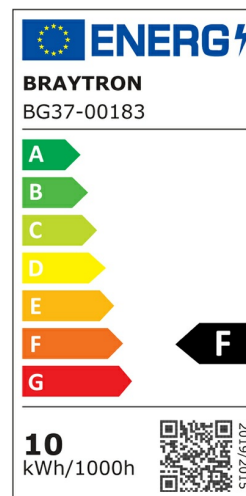

PRODUCT DATASHEET

MODEL NO BG37-00183

DESCRIPTION BRY-PALERMO-S-RND-BLUE-10W-3IN1-IP65-WALL LIGHT

Luminare is intended to use in outdoor applications

General Characteristics

Model No	:	BG37-00183
Main Family	:	Outdoor Lighting
Sub Family	:	LED Wall Light
Type	:	Wall
Body Color	:	Blue
Lamp Shape	:	Non-Directional
Dimmable	:	Not-Dimmable
Light Source	:	LED
Warranty	:	2 years
Class	:	Class II
IP	:	IP65
IK	:	IK08

Electrical Characteristics

Lifetime	:	20000 h
Voltage	:	220-240V
Power Factor	:	>0,5
Material	:	PC
Working Temperature	:	-20 C+40 C
Frequency	:	50-60 Hz

Package Informations

N.W.	:	5,10 kgs
G.W.	:	7,10 kgs
PCS/CTN	:	20 pcs
Length	:	380 mm
Width	:	300 mm
Height	:	400 mm
EAN	:	5949097737541

Product Characteristics

Wattage	:	10 w
Color Temperature	:	3IN1
Quse Lumen	:	950 lm
Color Rendering Index (CRI)	:	>80
Energy Efficiency Level	:	F
Beam Angle	:	120° Degrees
Color Category	:	3IN1

Dimensions & Weight