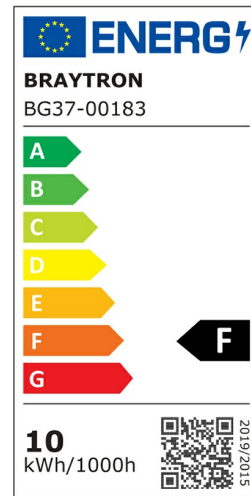

Braytron

PRODUCT DATASHEET

MODEL NO BG37-00183

DESCRIPTION BRY-PALERMO-S-RND-BLUE-10W-3IN1-IP65-WALL LIGHT

Luminare is intended to use in outdoor applications

BRAYTRON SRL

Bulavardul iuliu maniu, Nr.616, Sector 6, 061129, Bucuresti-ROMANIA

info@braytron.com

www.braytron.com

General Characteristics

Model No	:	BG37-00183
Main Family	:	Outdoor Lighting
Sub Family	:	LED Wall Light
Type	:	Wall
Body Color	:	Blue
Lamp Shape	:	Non-Directional
Dimmable	:	Not-Dimmable
Light Source	:	LED
Warranty	:	2 years
Class	:	Class II
IP	:	IP65
IK	:	IK08

Electrical Characteristics

Lifetime	:	20000 h
Voltage	:	220-240V
Power Factor	:	>0,5
Material	:	PC
Working Temperature	:	-20 C+40 C
Frequency	:	50-60 Hz

Package Informations

N.W.	:	5,10 kgs
G.W.	:	7,10 kgs
PCS/CTN	:	20 pcs
Length	:	380 mm
Width	:	300 mm
Height	:	400 mm
EAN	:	5949097737541

Product Characteristics

Wattage	:	10 w
Color Temperature	:	3IN1
Quse Lumen	:	950 lm
Color Rendering Index (CRI)	:	>80
Energy Efficiency Level	:	F
Beam Angle	:	120° Degrees
Color Category	:	3IN1

Dimensions & Weight