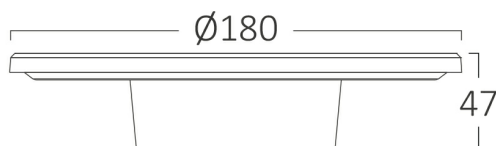

PRODUCT DATASHEET

MODEL NO BG37-00182

DESCRIPTION BRY-PALERMO-S-RND-GRY-10W-3IN1-IP65-WALL LIGHT

Luminare is intended to use in outdoor applications

General Characteristics

Model No	:	BG37-00182
Main Family	:	Outdoor Lighting
Sub Family	:	LED Wall Light
Type	:	Wall
Body Color	:	Cement
Lamp Shape	:	Non-Directional
Dimmable	:	Not-Dimmable
Light Source	:	LED
Warranty	:	2 years
Class	:	Class II
IP	:	IP65
IK	:	IK08

Electrical Characteristics

Lifetime	:	20000 h
Voltage	:	220-240V
Power Factor	:	>0,5
Material	:	PC
Working Temperature	:	-20 C+40 C
Frequency	:	50-60 Hz

Package Informations

N.W.	:	5,10 kgs
G.W.	:	7,10 kgs
PCS/CTN	:	20 pcs
Length	:	380 mm
Width	:	300 mm
Height	:	400 mm
EAN	:	5949097737893

Product Characteristics

Wattage	:	10 w
Color Temperature	:	3IN1
Quse Lumen	:	950 lm
Color Rendering Index (CRI)	:	>80
Energy Efficiency Level	:	F
Beam Angle	:	120° Degrees
Color Category	:	3IN1

Dimensions & Weight

Diameter	:	180 mm
P. Height	:	47 mm
Weight	:	255 gr