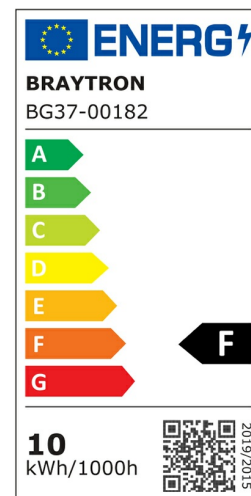

PRODUCT DATASHEET

MODEL NO BG37-00182

DESCRIPTION BRY-PALERMO-S-RND-GRY-10W-3IN1-IP65-WALL LIGHT

Luminare is intended to use in outdoor applications

General Characteristics

Model No	:	BG37-00182
Main Family	:	Outdoor Lighting
Sub Family	:	LED Wall Light
Type	:	Wall
Body Color	:	Cement
Lamp Shape	:	Non-Directional
Dimmable	:	Not-Dimmable
Light Source	:	LED
Warranty	:	2 years
Class	:	Class II
IP	:	IP65
IK	:	IK08

Electrical Characteristics

Lifetime	:	20000 h
Voltage	:	220-240V
Power Factor	:	>0,5
Material	:	PC
Working Temperature	:	-20 C+40 C
Frequency	:	50-60 Hz

Package Informations

N.W.	:	5,10 kgs
G.W.	:	7,10 kgs
PCS/CTN	:	20 pcs
Length	:	380 mm
Width	:	300 mm
Height	:	400 mm
EAN	:	5949097737893

Product Characteristics

Wattage	:	10 w
Color Temperature	:	3IN1
Quse Lumen	:	950 lm
Color Rendering Index (CRI)	:	>80
Energy Efficiency Level	:	F
Beam Angle	:	120° Degrees
Color Category	:	3IN1

Dimensions & Weight