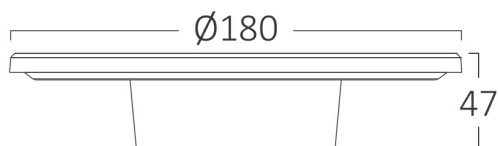

PRODUCT DATASHEET

MODEL NO BG37-00181

DESCRIPTION BRY-PALERMO-S-RND-BLC-10W-3IN1-IP65-WALL LIGHT

Luminare is intended to use in outdoor applications

General Characteristics

Model No	:	BG37-00181
Main Family	:	Outdoor Lighting
Sub Family	:	LED Wall Light
Type	:	Wall
Body Color	:	Black
Lamp Shape	:	Non-Directional
Dimmable	:	Not-Dimmable
Light Source	:	LED
Warranty	:	2 years
Class	:	Class II
IP	:	IP65
IK	:	IK08

Electrical Characteristics

Lifetime	:	20000 h
Voltage	:	220-240V
Power Factor	:	>0,5
Material	:	PC
Working Temperature	:	-20 C+40 C
Frequency	:	50-60 Hz

Package Informations

N.W.	:	5,10 kgs
G.W.	:	7,10 kgs
PCS/CTN	:	20 pcs
Length	:	380 mm
Width	:	300 mm
Height	:	400 mm
EAN	:	5949097737534

Product Characteristics

Wattage	:	10 w
Color Temperature	:	3IN1
Quse Lumen	:	950 lm
Color Rendering Index (CRI)	:	>80
Energy Efficiency Level	:	F
Beam Angle	:	120° Degrees
Color Category	:	3IN1

Dimensions & Weight

Diameter	:	180 mm
P. Height	:	47 mm
Weight	:	255 gr