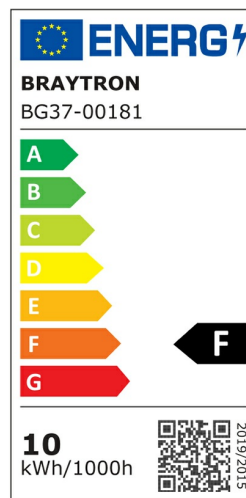

PRODUCT DATASHEET

MODEL NO BG37-00181

DESCRIPTION BRY-PALERMO-S-RND-BLC-10W-3IN1-IP65-WALL LIGHT

Luminare is intended to use in outdoor applications

General Characteristics

Model No	:	BG37-00181
Main Family	:	Outdoor Lighting
Sub Family	:	LED Wall Light
Type	:	Wall
Body Color	:	Black
Lamp Shape	:	Non-Directional
Dimmable	:	Not-Dimmable
Light Source	:	LED
Warranty	:	2 years
Class	:	Class II
IP	:	IP65
IK	:	IK08

Electrical Characteristics

Lifetime	:	20000 h
Voltage	:	220-240V
Power Factor	:	>0,5
Material	:	PC
Working Temperature	:	-20 C+40 C
Frequency	:	50-60 Hz

Package Informations

N.W.	:	5,10 kgs
G.W.	:	7,10 kgs
PCS/CTN	:	20 pcs
Length	:	380 mm
Width	:	300 mm
Height	:	400 mm
EAN	:	5949097737534

Product Characteristics

Wattage	:	10 w
Color Temperature	:	3IN1
Quse Lumen	:	950 lm
Color Rendering Index (CRI)	:	>80
Energy Efficiency Level	:	F
Beam Angle	:	120° Degrees
Color Category	:	3IN1

Dimensions & Weight