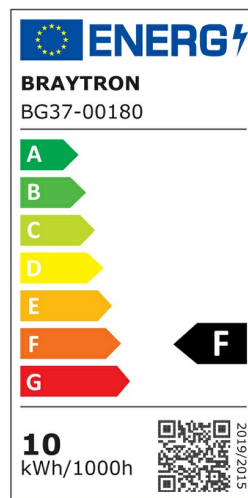

PRODUCT DATASHEET

MODEL NO BG37-00180

DESCRIPTION BRY-PALERMO-S-RND-WHT-10W-3IN1-IP65-WALL LIGHT

Luminare is intended to use in outdoor applications

General Characteristics

Model No	:	BG37-00180
Main Family	:	Outdoor Lighting
Sub Family	:	LED Wall Light
Type	:	Wall
Body Color	:	White
Lamp Shape	:	Non-Directional
Dimmable	:	Not-Dimmable
Light Source	:	LED
Warranty	:	2 years
Class	:	Class II
IP	:	IP65
IK	:	IK08

Electrical Characteristics

Lifetime	:	20000 h
Voltage	:	220-240V
Power Factor	:	>0,5
Material	:	PC
Working Temperature	:	-20 C+40 C
Frequency	:	50-60 Hz

Package Informations

N.W.	:	5,10 kgs
G.W.	:	7,10 kgs
PCS/CTN	:	20 pcs
Length	:	380 mm
Width	:	300 mm
Height	:	400 mm
EAN	:	5949097737527

Product Characteristics

Wattage	:	10 w
Color Temperature	:	3IN1
Quse Lumen	:	950 lm
Color Rendering Index (CRI)	:	>80
Energy Efficiency Level	:	F
Beam Angle	:	120° Degrees
Color Category	:	3IN1

Dimensions & Weight