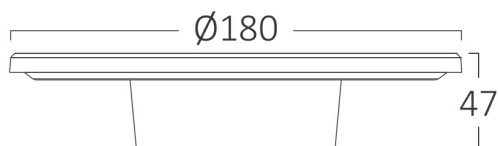

PRODUCT DATASHEET

MODEL NO BG37-00180

DESCRIPTION BRY-PALERMO-S-RND-WHT-10W-3IN1-IP65-WALL LIGHT

Luminare is intended to use in outdoor applications

General Characteristics

Model No	:	BG37-00180
Main Family	:	Outdoor Lighting
Sub Family	:	LED Wall Light
Type	:	Wall
Body Color	:	White
Lamp Shape	:	Non-Directional
Dimmable	:	Not-Dimmable
Light Source	:	LED
Warranty	:	2 years
Class	:	Class II
IP	:	IP65
IK	:	IK08

Electrical Characteristics

Lifetime	:	20000 h
Voltage	:	220-240V
Power Factor	:	>0,5
Material	:	PC
Working Temperature	:	-20 C+40 C
Frequency	:	50-60 Hz

Package Informations

N.W.	:	5,10 kgs
G.W.	:	7,10 kgs
PCS/CTN	:	20 pcs
Length	:	380 mm
Width	:	300 mm
Height	:	400 mm
EAN	:	5949097737527

Product Characteristics

Wattage	:	10 w
Color Temperature	:	3IN1
Quse Lumen	:	950 lm
Color Rendering Index (CRI)	:	>80
Energy Efficiency Level	:	F
Beam Angle	:	120° Degrees
Color Category	:	3IN1

Dimensions & Weight

Diameter	:	180 mm
P. Height	:	47 mm
Weight	:	255 gr