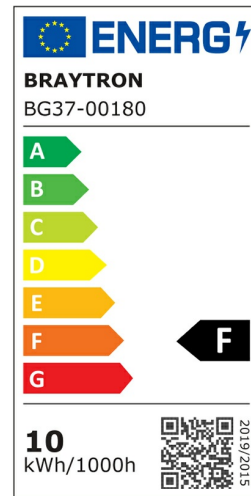

Braytron

PRODUCT DATASHEET

MODEL NO BG37-00180

DESCRIPTION BRY-PALERMO-S-RND-WHT-10W-3IN1-IP65-WALL LIGHT

Luminare is intended to use in outdoor applications

BRAYTRON SRL

Bulavardul iuliu maniu, Nr.616, Sector 6, 061129, Bucuresti-ROMANIA

info@braytron.com

www.braytron.com