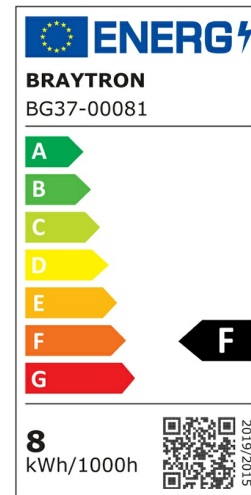

PRODUCT DATASHEET

MODEL NO BG37-00081

DESCRIPTION BRY-PALERMO-XS-RND-BLC-8W-3IN1-IP65-WALL LIGHT

Luminare is intended to use in outdoor applications

General Characteristics

Model No	:	BG37-00081
Main Family	:	Outdoor Lighting
Sub Family	:	LED Wall Light
Type	:	Wall
Body Color	:	Black
Lamp Shape	:	Non-Directional
Dimmable	:	Not-Dimmable
Light Source	:	LED
Warranty	:	2 years
Class	:	Class II
IP	:	IP65
IK	:	IK08

Electrical Characteristics

Lifetime	:	20000 h
Voltage	:	220-240V
Power Factor	:	>0,5
Material	:	PC
Working Temperature	:	-20 C+40 C
Frequency	:	50-60 Hz

Package Informations

N.W.	:	5,32 kgs
G.W.	:	7,70 kgs
PCS/CTN	:	40 pcs
Length	:	515 mm
Width	:	300 mm
Height	:	280 mm
EAN	:	5949097737510

Product Characteristics

Wattage	:	8 w
Color Temperature	:	3IN1
Quse Lumen	:	760 lm
Color Rendering Index (CRI)	:	>80
Energy Efficiency Level	:	F
Beam Angle	:	120° Degrees
Color Category	:	3IN1

Dimensions & Weight

Diameter	:	120 mm
P. Height	:	47 mm
Weight	:	133 gr