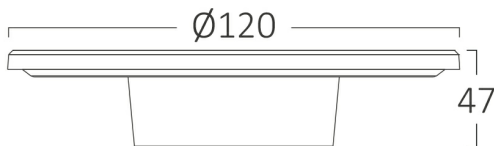

Braytron

PRODUCT DATASHEET

MODEL NO BG37-00081

DESCRIPTION BRY-PALERMO-XS-RND-BLC-8W-3IN1-IP65-WALL LIGHT

IP65

3 CCT

Luminare is intended to use in outdoor applications

BRAYTRON SRL

Electrical Characteristics

Lifetime	:	20000 h
Voltage	:	220-240V
Power Factor	:	>0,5
Material	:	PC
Working Temperature	:	-20 C+40 C
Frequency	:	50-60 Hz

Package Informations

N.W.	:	5,32 kgs
G.W.	:	7,70 kgs
PCS/CTN	:	40 pcs
Length	:	515 mm
Width	:	300 mm
Height	:	280 mm
EAN	:	5949097737510

Product Characteristics

Wattage	:	8 w
Color Temperature	:	3IN1
Quse Lumen	:	760 lm
Color Rendering Index (CRI)	:	>80
Energy Efficiency Level	:	F
Beam Angle	:	120° Degrees
Color Category	:	3IN1

Dimensions & Weight

Diameter	:	120 mm
P. Height	:	47 mm
Weight	:	133 gr