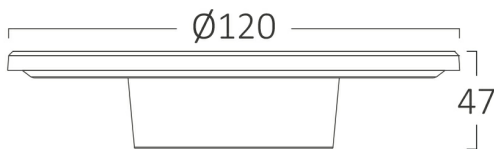

PRODUCT DATASHEET

MODEL NO BG37-00081

DESCRIPTION BRY-PALERMO-XS-RND-BLC-8W-3IN1-IP65-WALL LIGHT

Luminare is intended to use in outdoor applications

General Characteristics

Model No	:	BG37-00081
Main Family	:	Outdoor Lighting
Sub Family	:	LED Wall Light
Type	:	Wall
Body Color	:	Black
Lamp Shape	:	Non-Directional
Dimmable	:	Not-Dimmable
Light Source	:	LED
Warranty	:	2 years
Class	:	Class II
IP	:	IP65
IK	:	IK08

Electrical Characteristics

Lifetime	:	20000 h
Voltage	:	220-240V
Power Factor	:	>0,5
Material	:	PC
Working Temperature	:	-20 C+40 C
Frequency	:	50-60 Hz

Package Informations

N.W.	:	5,32 kgs
G.W.	:	7,70 kgs
PCS/CTN	:	40 pcs
Length	:	515 mm
Width	:	300 mm
Height	:	280 mm
EAN	:	5949097737510

Product Characteristics

Wattage	:	8 w
Color Temperature	:	3IN1
Quse Lumen	:	760 lm
Color Rendering Index (CRI)	:	>80
Energy Efficiency Level	:	F
Beam Angle	:	120° Degrees
Color Category	:	3IN1

Dimensions & Weight

Diameter	:	120 mm
P. Height	:	47 mm
Weight	:	133 gr