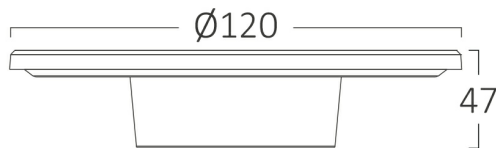

Braytron

PRODUCT DATASHEET

MODEL NO BG37-00080

DESCRIPTION BRY-PALERMO-XS-RND-WHT-8W-3IN1-IP65-WALL LIGHT

IP65

3 CCT

Luminare is intended to use in outdoor applications

BRAYTRON SRL

Bulavardul iuliu maniu, Nr.616, Sector 6, 061129, Bucuresti-ROMANIA

info@braytron.com

www.braytron.com

General Characteristics

Model No	:	BG37-00080
Main Family	:	Outdoor Lighting
Sub Family	:	LED Wall Light
Type	:	Wall
Body Color	:	White
Lamp Shape	:	Non-Directional
Dimmable	:	Not-Dimmable
Light Source	:	LED
Warranty	:	2 years
Class	:	Class II
IP	:	IP65
IK	:	IK08

Electrical Characteristics

Lifetime	:	20000 h
Voltage	:	220-240V
Power Factor	:	>0,5
Material	:	PC
Working Temperature	:	-20 C+40 C
Frequency	:	50-60 Hz

Package Informations

N.W.	:	5,32 kgs
G.W.	:	7,70 kgs
PCS/CTN	:	40 pcs
Length	:	515 mm
Width	:	300 mm
Height	:	280 mm
EAN	:	5949097737503

Diameter	:	120 mm
P. Height	:	47 mm
Weight	:	133 gr