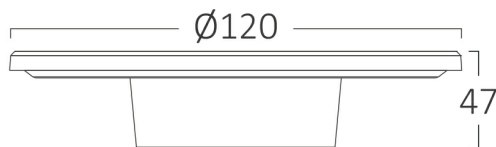

PRODUCT DATASHEET

MODEL NO BG37-00080

DESCRIPTION BRY-PALERMO-XS-RND-WHT-8W-3IN1-IP65-WALL LIGHT

Luminare is intended to use in outdoor applications

General Characteristics

Model No	:	BG37-00080
Main Family	:	Outdoor Lighting
Sub Family	:	LED Wall Light
Type	:	Wall
Body Color	:	White
Lamp Shape	:	Non-Directional
Dimmable	:	Not-Dimmable
Light Source	:	LED
Warranty	:	2 years
Class	:	Class II
IP	:	IP65
IK	:	IK08

Electrical Characteristics

Lifetime	:	20000 h
Voltage	:	220-240V
Power Factor	:	>0,5
Material	:	PC
Working Temperature	:	-20 C+40 C
Frequency	:	50-60 Hz

Package Informations

N.W.	:	5,32 kgs
G.W.	:	7,70 kgs
PCS/CTN	:	40 pcs
Length	:	515 mm
Width	:	300 mm
Height	:	280 mm
EAN	:	5949097737503

Product Characteristics

Wattage	:	8 w
Color Temperature	:	3IN1
Quse Lumen	:	760 lm
Color Rendering Index (CRI)	:	>80
Energy Efficiency Level	:	F
Beam Angle	:	120° Degrees
Color Category	:	3IN1

Dimensions & Weight

Diameter	:	120 mm
P. Height	:	47 mm
Weight	:	133 gr