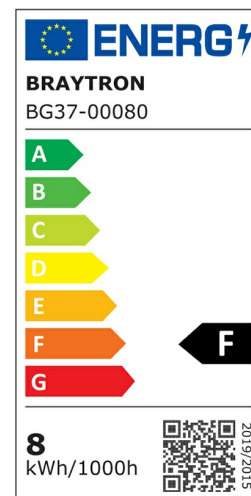

PRODUCT DATASHEET

MODEL NO BG37-00080

DESCRIPTION BRY-PALERMO-XS-RND-WHT-8W-3IN1-IP65-WALL LIGHT

Luminare is intended to use in outdoor applications

General Characteristics

Model No	:	BG37-00080
Main Family	:	Outdoor Lighting
Sub Family	:	LED Wall Light
Type	:	Wall
Body Color	:	White
Lamp Shape	:	Non-Directional
Dimmable	:	Not-Dimmable
Light Source	:	LED
Warranty	:	2 years
Class	:	Class II
IP	:	IP65
IK	:	IK08

Electrical Characteristics

Lifetime	:	20000 h
Voltage	:	220-240V
Power Factor	:	>0,5
Material	:	PC
Working Temperature	:	-20 C+40 C
Frequency	:	50-60 Hz

Package Informations

N.W.	:	5,32 kgs
G.W.	:	7,70 kgs
PCS/CTN	:	40 pcs
Length	:	515 mm
Width	:	300 mm
Height	:	280 mm
EAN	:	5949097737503

Product Characteristics

Wattage	:	8 w
Color Temperature	:	3IN1
Quse Lumen	:	760 lm
Color Rendering Index (CRI)	:	>80
Energy Efficiency Level	:	F
Beam Angle	:	120° Degrees
Color Category	:	3IN1

Dimensions & Weight

Diameter	:	120 mm
P. Height	:	47 mm
Weight	:	133 gr