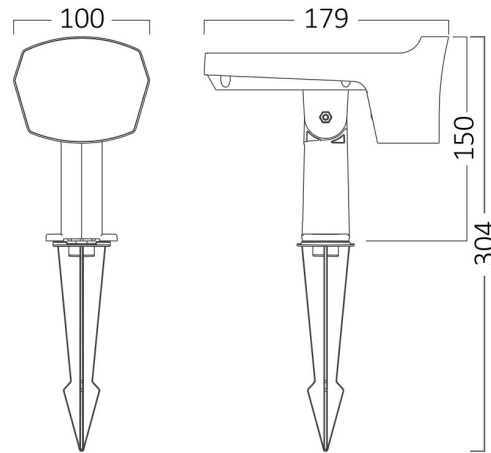

Braytron

PRODUCT DATASHEET

| | |
|-------------|--|
| MODEL NO | BG36-00592 |
| DESCRIPTION | BRY-SPIKE-12W-GRY-RGB-IP65-SPIKE LIGHT |

Luminare is intended to use in outdoor applications

General Characteristics

| | | |
|--------------|---|-----------------------------|
| Model No | : | BG36-00592 |
| Main Family | : | Outdoor Lighting |
| Sub Family | : | Spike Light |
| Type | : | Solar Spike Light |
| Body Color | : | Grey |
| Lamp Shape | : | N/A |
| Dimmable | : | Step Dim |
| Light Source | : | LED |
| Warranty | : | 2 years(1 year for battery) |
| Class | : | Class III |
| IP | : | IP65 |
| IK | : | IK06 |

Dimensions & Weight

| | | |
|-----------|---|--------|
| P. Length | : | 179 mm |
| P. Width | : | 100 mm |
| P. Height | : | 304 mm |
| Weight | : | 428 gr |

Solar Informations

| | | |
|-------------|---|------------|
| Solar Panel | : | 5.5V, 1.8W |
|-------------|---|------------|

Battery Informations

| | | |
|---------------|---|-----------------|
| Battery | : | 3.7V 2x1800 mAh |
| Charging Time | : | 8 h-12 h |

Package Informations

| | | |
|---------|---|---------------|
| N.W. | : | 8,56 kgs |
| G.W. | : | 10,60 kgs |
| PCS/CTN | : | 20 pcs |
| Length | : | 545 mm |
| Width | : | 380 mm |
| Height | : | 215 mm |
| EAN | : | 5949097739293 |