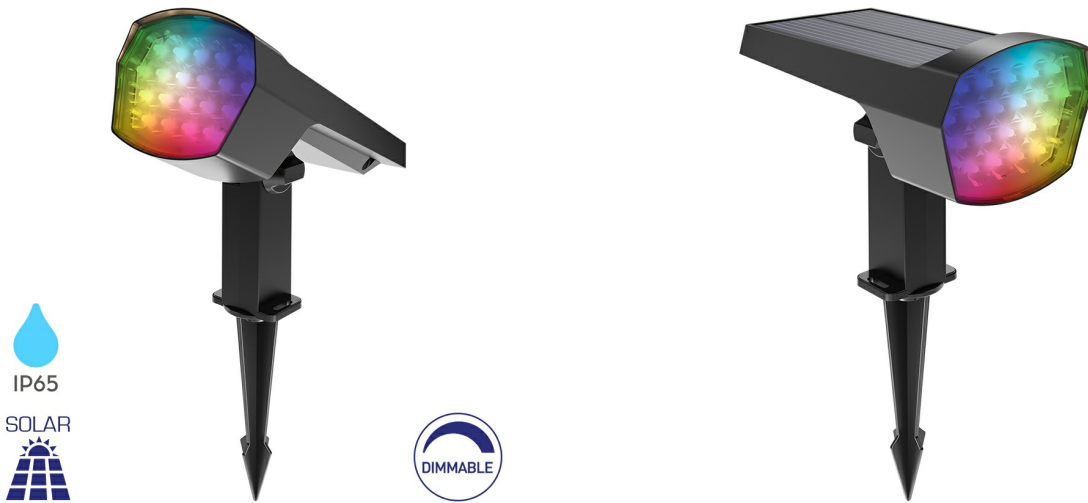

Braytron

PRODUCT DATASHEET

| | |
|-------------|--|
| MODEL NO | BG36-00592 |
| DESCRIPTION | BRY-SPIKE-12W-GRY-RGB-IP65-SPIKE LIGHT |

Luminare is intended to use in outdoor applications

General Characteristics

| | | |
|--------------|---|-----------------------------|
| Model No | : | BG36-00592 |
| Main Family | : | Outdoor Lighting |
| Sub Family | : | Spike Light |
| Type | : | Solar Spike Light |
| Body Color | : | Grey |
| Lamp Shape | : | N/A |
| Dimmable | : | Step Dim |
| Light Source | : | LED |
| Warranty | : | 2 years(1 year for battery) |
| Class | : | Class III |
| IP | : | IP65 |
| IK | : | IK06 |

Dimensions & Weight

| | | |
|-----------|---|--------|
| P. Length | : | 179 mm |
| P. Width | : | 100 mm |
| P. Height | : | 304 mm |
| Weight | : | 428 gr |

Solar Informations

| | | |
|-------------|---|------------|
| Solar Panel | : | 5.5V, 1.8W |
|-------------|---|------------|