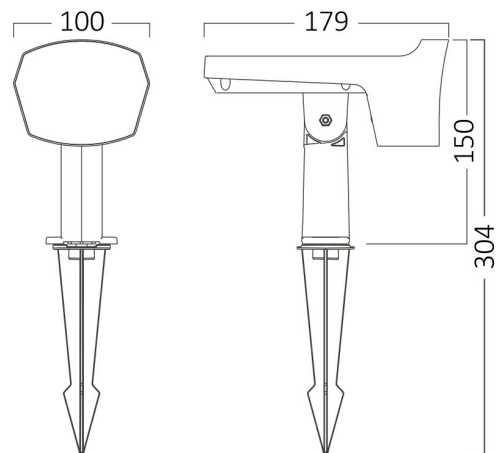

PRODUCT DATASHEET

MODEL NO BG36-00582

DESCRIPTION BRY-SPIKE-12W-GRY-2IN1-IP65-SPIKE LIGHT

Luminare is intended to use in outdoor applications

BRAYTRON SRL

Bulaverdul iuliu maniu, Nr.616, Sector 6, 061129, Bucuresti-ROMANIA

info@braytron.com

www.braytron.com

General Characteristics

Model No	:	BG36-00582
Main Family	:	Outdoor Lighting
Sub Family	:	Spike Light
Type	:	Solar Spike Light
Body Color	:	Grey
Lamp Shape	:	N/A
Dimmable	:	Step Dim
Light Source	:	LED
Warranty	:	2 years(1 year for battery)
Class	:	Class III
IP	:	IP65
IK	:	IK06

Dimensions & Weight

P. Length	:	179 mm
P. Width	:	100 mm
P. Height	:	304 mm
Weight	:	426 gr

Solar Informations

Solar Panel	:	5.5V, 1.8W
-------------	---	------------

Product Characteristics

Wattage	:	12 w
Color Temperature	:	2IN1
Quse Lumen	:	300 lm(%100),200 lm(%50),100 lm(%25)
Color Rendering Index (CRI)	:	>70
Beam Angle	:	38° Degrees
Color Category	:	2IN1

Battery Informations

Battery	:	3.7V 2x1800 mAh
Charging Time	:	8 h-12 h

Package Informations

N.W.	:	8,52 kgs
G.W.	:	10,65 kgs
PCS/CTN	:	20 pcs
Length	:	545 mm
Width	:	380 mm
Height	:	215 mm
EAN	:	5949097739286