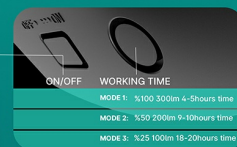

Wall Mountable

Spike

SPIKE