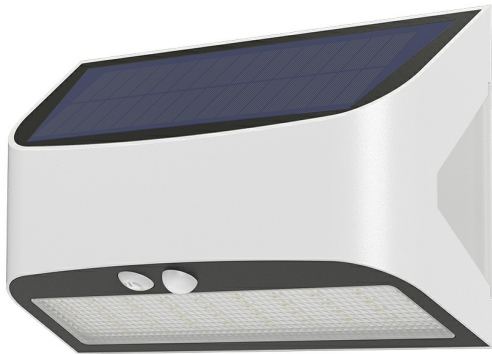

PRODUCT DATASHEET

MODEL NO BG36-00140

DESCRIPTION BRY-SOLARIS-W1B-WHT-6W-6500K-IP54-SOLAR WALL LIGHT

Luminare is intended to use in outdoor applications

General Characteristics

Model No	:	BG36-00140
Main Family	:	Solar Lighting
Sub Family	:	Solar Wall Light
Type	:	Solar
Body Color	:	White
Lamp Shape	:	Non-Directional
Dimmable	:	Not-Dimmable
Light Source	:	LED
Warranty	:	2 years(1 year for battery)
Class	:	Class III
IP	:	IP54

Electrical Characteristics

Lifetime (at 2.7 h/day)	:	20000 h
Voltage	:	Solar Panel Energy
Material	:	ABS
Working Temperature	:	-20 C+40 C
Working Time	:	>10 h

Dimensions & Weight

P. Length	:	112 mm
P. Width	:	180 mm
P. Height	:	61 mm

Sensor Informations

Sensor Type	:	Movement
Detection Distance	:	1m-5m
Detection Angle	:	120° Degrees
Time Delay	:	30sec
Lux	:	15 Lux

Product Characteristics

Wattage	:	6 w
Color Temperature	:	6500K
Quse Lumen	:	600 lm
Color Rendering Index (CRI)	:	>80
Beam Angle	:	120° Degrees
Color Category	:	Cool White

Battery Informations

Battery	:	18650 Li-Ion Battery 3.7V 2400mA
Charging Time	:	12 h-15 h at 50.000 Lux

Package Informations

EAN	:	5949097742767
-----	---	---------------

Solar Informations

Solar Panel	:	5,5V, 200mA
Solar Power	:	1,2w