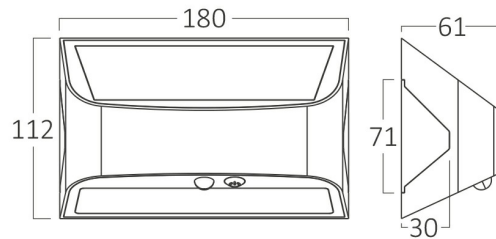

PRODUCT DATASHEET

MODEL NO BG36-00140

DESCRIPTION BRY-SOLARIS-W1B-WHT-6W-6500K-IP54-SOLAR WALL LIGHT

Luminare is intended to use in outdoor applications

General Characteristics

Model No	:	BG36-00140
Main Family	:	Solar Lighting
Sub Family	:	Solar Wall Light
Type	:	Solar
Body Color	:	White
Lamp Shape	:	Non-Directional
Dimmable	:	Not-Dimmable
Light Source	:	LED
Warranty	:	2 years(1 year for battery)
Class	:	Class III
IP	:	IP54

Electrical Characteristics

Lifetime (at 2.7 h/day)	:	20000 h
Voltage	:	Solar Panel Energy
Material	:	ABS
Working Temperature	:	-20 C+40 C
Working Time	:	>10 h

Dimensions & Weight

P. Length	:	112 mm
P. Width	:	180 mm
P. Height	:	61 mm

Sensor Informations

Sensor Type	:	Movement
Detection Distance	:	1m-5m
Detection Angle	:	120° Degrees
Time Delay	:	30sec
Lux	:	15 Lux

Product Characteristics

Wattage	:	6 w
Color Temperature	:	6500K
Quse Lumen	:	600 lm
Color Rendering Index (CRI)	:	>80
Beam Angle	:	120° Degrees
Color Category	:	Cool White