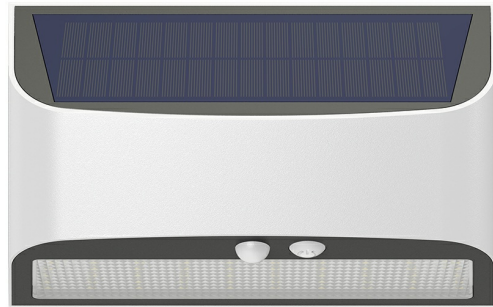

PRODUCT DATASHEET

MODEL NO BG36-00140

DESCRIPTION BRY-SOLARIS-W1B-WHT-6W-6500K-IP54-SOLAR WALL LIGHT

Luminare is intended to use in outdoor applications

General Characteristics

Model No	:	BG36-00140
Main Family	:	Solar Lighting
Sub Family	:	Solar Wall Light
Type	:	Solar
Body Color	:	White
Lamp Shape	:	Non-Directional
Dimmable	:	Not-Dimmable
Light Source	:	LED
Warranty	:	2 years(1 year for battery)
Class	:	Class III
IP	:	IP54

Electrical Characteristics

Lifetime (at 2.7 h/day)	:	20000 h
Voltage	:	Solar Panel Energy
Material	:	ABS
Working Temperature	:	-20 C+40 C
Working Time	:	>10 h

Dimensions & Weight

P. Length	:	112 mm
P. Width	:	180 mm
P. Height	:	61 mm

Sensor Informations

Sensor Type	:	Movement
Detection Distance	:	1m-5m
Detection Angle	:	120° Degrees
Time Delay	:	30sec
Lux	:	15 Lux

Product Characteristics

Wattage	:	6 w
Color Temperature	:	6500K
Quse Lumen	:	600 lm
Color Rendering Index (CRI)	:	>80
Beam Angle	:	120° Degrees
Color Category	:	Cool White