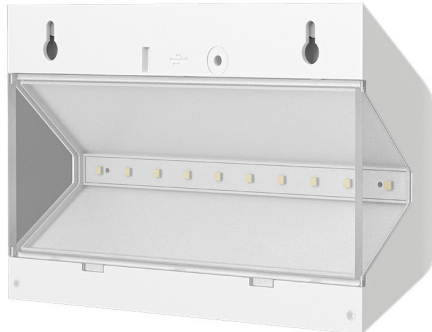

PRODUCT DATASHEET

MODEL NO BG36-00140

DESCRIPTION BRY-SOLARIS-W1B-WHT-6W-6500K-IP54-SOLAR WALL LIGHT

Luminare is intended to use in outdoor applications

General Characteristics

Model No	:	BG36-00140
Main Family	:	Solar Lighting
Sub Family	:	Solar Wall Light
Type	:	Solar
Body Color	:	White
Lamp Shape	:	Non-Directional
Dimmable	:	Not-Dimmable
Light Source	:	LED
Warranty	:	2 years(1 year for battery)
Class	:	Class III
IP	:	IP54
IK	:	IK05

Electrical Characteristics

Lifetime	:	20000 h
Voltage	:	Solar Panel Energy
Material	:	ABS
Working Temperature	:	-20 C+40 C
Working Time	:	>10 h

Dimensions & Weight

P. Length	:	112 mm
P. Width	:	180 mm
P. Height	:	61 mm
Weight	:	350 gr

Sensor Informations

Sensor Type	:	Movement
Detection Distance	:	1m-5m
Detection Angle	:	120° Degrees
Time Delay	:	30sec
Lux	:	15 Lux

Product Characteristics

Wattage	:	6 w
Color Temperature	:	6500K
Quse Lumen	:	600 lm
Color Rendering Index (CRI)	:	>80
Beam Angle	:	120° Degrees
Color Category	:	Cool White