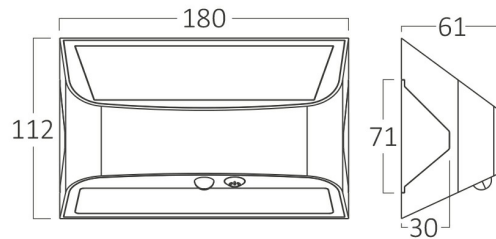

PRODUCT DATASHEET

MODEL NO BG36-00140

DESCRIPTION BRY-SOLARIS-W1B-WHT-6W-6500K-IP54-SOLAR WALL LIGHT

Luminare is intended to use in outdoor applications

General Characteristics

Model No	:	BG36-00140
Main Family	:	Solar Lighting
Sub Family	:	Solar Wall Light
Type	:	Solar
Body Color	:	White
Lamp Shape	:	Non-Directional
Dimmable	:	Not-Dimmable
Light Source	:	LED
Warranty	:	2 years(1 year for battery)
Class	:	Class III
IP	:	IP54
IK	:	IK05

Electrical Characteristics

Lifetime	:	20000 h
Voltage	:	Solar Panel Energy
Material	:	ABS
Working Temperature	:	-20 C+40 C
Working Time	:	>10 h

Dimensions & Weight

P. Length	:	112 mm
P. Width	:	180 mm
P. Height	:	61 mm
Weight	:	350 gr

Sensor Informations

Sensor Type	:	Movement
Detection Distance	:	1m-5m
Detection Angle	:	120° Degrees
Time Delay	:	30sec
Lux	:	15 Lux

Product Characteristics

Wattage	:	6 w
Color Temperature	:	6500K
Quse Lumen	:	600 lm
Color Rendering Index (CRI)	:	>80
Beam Angle	:	120° Degrees
Color Category	:	Cool White

Battery Informations

Battery	:	18650 Li-Ion Battery 3.7V 2400mA
Charging Time	:	12 h-15 h at 50.000 Lux

Package Informations

N.W.	:	5,60 kgs
G.W.	:	6,80 kgs
PCS/CTN	:	16 pcs
Length	:	575 mm
Width	:	200 mm
Height	:	255 mm
EAN	:	5949097742767