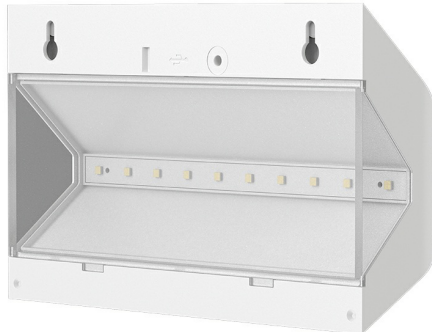

PRODUCT DATASHEET

MODEL NO BG36-00140

DESCRIPTION BRY-SOLARIS-W1B-WHT-6W-6500K-IP54-SOLAR WALL LIGHT

Luminare is intended to use in outdoor applications

General Characteristics

Model No	:	BG36-00140
Main Family	:	Solar Lighting
Sub Family	:	Solar Wall Light
Type	:	Solar
Body Color	:	White
Lamp Shape	:	Non-Directional
Dimmable	:	Not-Dimmable
Light Source	:	LED
Warranty	:	2 years(1 year for battery)
Class	:	Class III
IP	:	IP54

Electrical Characteristics

Lifetime (at 2.7 h/day)	:	20000 h
Voltage	:	Solar Panel Energy
Material	:	ABS
Working Temperature	:	-20 C+40 C
Working Time	:	>10 h

Dimensions & Weight

P. Length	:	112 mm
P. Width	:	180 mm
P. Height	:	61 mm

Sensor Informations

Sensor Type	:	Movement
Detection Distance	:	1m-5m
Detection Angle	:	120° Degrees
Time Delay	:	30sec
Lux	:	15 Lux

Product Characteristics

Wattage	:	6 w
Color Temperature	:	6500K
Quse Lumen	:	600 lm
Color Rendering Index (CRI)	:	>80
Beam Angle	:	120° Degrees
Color Category	:	Cool White