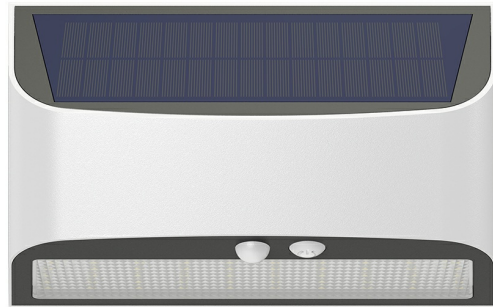

PRODUCT DATASHEET

MODEL NO BG36-00140

DESCRIPTION BRY-SOLARIS-W1B-WHT-6W-6500K-IP54-SOLAR WALL LIGHT

Luminare is intended to use in outdoor applications

General Characteristics

Model No	:	BG36-00140
Main Family	:	Solar Lighting
Sub Family	:	Solar Wall Light
Type	:	Solar
Body Color	:	White
Lamp Shape	:	Non-Directional
Dimmable	:	Not-Dimmable
Light Source	:	LED
Warranty	:	2 years(1 year for battery)
Class	:	Class III
IP	:	IP54
IK	:	IK05

Electrical Characteristics

Lifetime	:	20000 h
Voltage	:	Solar Panel Energy
Material	:	ABS
Working Temperature	:	-20 C+40 C
Working Time	:	>10 h

Dimensions & Weight

P. Length	:	112 mm
P. Width	:	180 mm
P. Height	:	61 mm
Weight	:	350 gr

Sensor Informations

Sensor Type	:	Movement
Detection Distance	:	1m-5m
Detection Angle	:	120° Degrees
Time Delay	:	30sec
Lux	:	15 Lux

Product Characteristics

Wattage	:	6 w
Color Temperature	:	6500K
Quse Lumen	:	600 lm
Color Rendering Index (CRI)	:	>80
Beam Angle	:	120° Degrees
Color Category	:	Cool White

Solar Informations

Solar Panel	:	5,5V, 200mA
Solar Power	:	1,2w