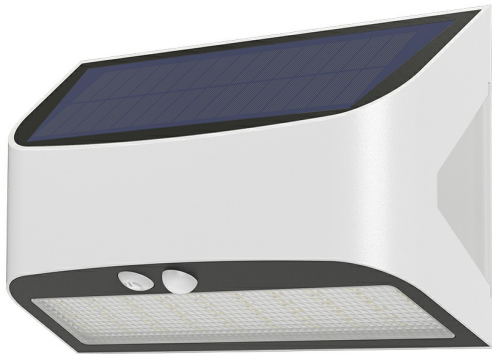

PRODUCT DATASHEET

MODEL NO BG36-00140

DESCRIPTION BRY-SOLARIS-W1B-WHT-6W-6500K-IP54-SOLAR WALL LIGHT

Luminare is intended to use in outdoor applications

General Characteristics

Model No	:	BG36-00140
Main Family	:	Solar Lighting
Sub Family	:	Solar Wall Light
Type	:	Solar
Body Color	:	White
Lamp Shape	:	Non-Directional
Dimmable	:	Not-Dimmable
Light Source	:	LED
Warranty	:	2 years(1 year for battery)
Class	:	Class III
IP	:	IP54
IK	:	IK05

Electrical Characteristics

Lifetime	:	20000 h
Voltage	:	Solar Panel Energy
Material	:	ABS
Working Temperature	:	-20 C+40 C
Working Time	:	>10 h

Dimensions & Weight

P. Length	:	112 mm
P. Width	:	180 mm
P. Height	:	61 mm
Weight	:	350 gr

Sensor Informations

Sensor Type	:	Movement
Detection Distance	:	1m-5m
Detection Angle	:	120° Degrees
Time Delay	:	30sec
Lux	:	15 Lux

Product Characteristics

Wattage	:	6 w
Color Temperature	:	6500K
Quse Lumen	:	600 lm
Color Rendering Index (CRI)	:	>80
Beam Angle	:	120° Degrees
Color Category	:	Cool White

Solar Informations

Solar Panel	:	5,5V, 200mA
Solar Power	:	1,2w