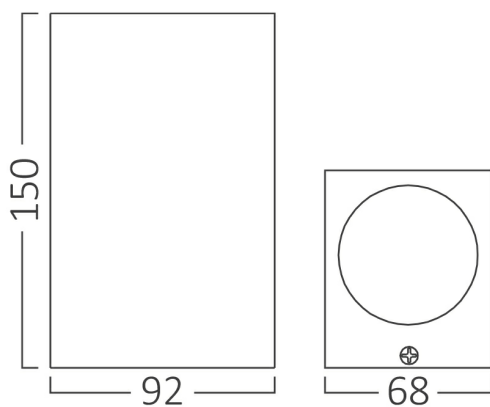

PRODUCT DATASHEET

MODEL NO BG32-00422

DESCRIPTION BRY-RITA-T-WL.2-GRY-2xGU10-IP44-WALL LIGHT

Luminare is intended to use in outdoor applications