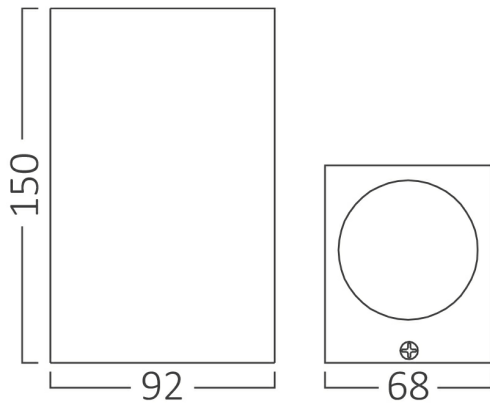

Braytron

PRODUCT DATASHEET

MODEL NO BG32-00422

DESCRIPTION BRY-RITA-T-WL.2-GRY-2xGU10-IP44-WALL LIGHT

Luminare is intended to use in outdoor applications

BRAYTRON SRL

Bulavardul Iuliu Maniu, Nr.616, Sector 6, 061129, Bucuresti-ROMANIA

Electrical Characteristics

Voltage	:	220-240V
Material	:	Aluminium
Working Temperature	:	-20 C+40 C
Frequency	:	50-60 Hz

Package Informations

N.W.	:	8,00 kgs
G.W.	:	8,80 kgs
PCS/CTN	:	16 pcs
Length	:	330 mm
Width	:	225 mm
Height	:	325 mm
EAN	:	5949097731709

Product Characteristics

Wattage	:	Max 2x35 w
---------	---	------------

Dimensions & Weight

P. Length	:	150 mm
P. Width	:	68 mm
P. Height	:	92 mm
Weight	:	500 gr