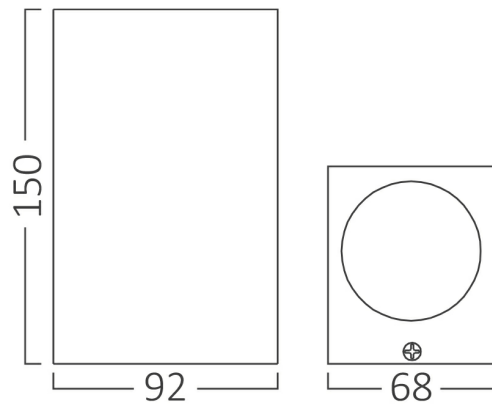

PRODUCT DATASHEET

MODEL NO BG32-00422

DESCRIPTION BRY-RITA-T-WL.2-GRY-2xGU10-IP44-WALL LIGHT

Luminare is intended to use in outdoor applications