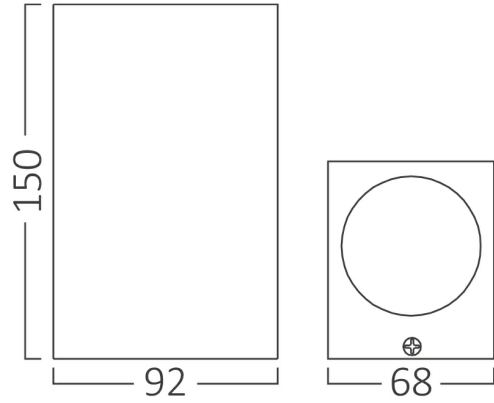

Braytron

PRODUCT DATASHEET

MODEL NO BG32-00422

DESCRIPTION BRY-RITA-T-WL.2-GRY-2xGU10-IP44-WALL LIGHT

Luminare is intended to use in outdoor applications

BRAYTRON SRL

Bulavardul Iuliu Maniu, Nr.616, Sector 6, 061129, Bucuresti-ROMANIA

Electrical Characteristics

Voltage	:	220-240V
Material	:	Aluminium
Working Temperature	:	-20 C+40 C
Frequency	:	50-60 Hz

Package Informations

N.W.	:	8,00 kgs
G.W.	:	8,80 kgs
PCS/CTN	:	16 pcs
Length	:	330 mm
Width	:	225 mm
Height	:	325 mm
EAN	:	5949097731709

Product Characteristics

Wattage	:	Max 2x35 w
---------	---	------------

Dimensions & Weight

P. Length	:	150 mm
P. Width	:	68 mm
P. Height	:	92 mm
Weight	:	500 gr