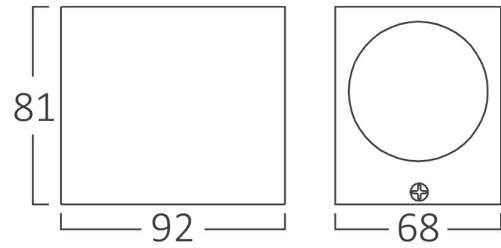

Braytron

PRODUCT DATASHEET

MODEL NO BG32-00402

DESCRIPTION BRY-RITA-T-WL.1-GRY-1xGU10-IP44-WALL LIGHT

Luminare is intended to use in outdoor applications

BRAYTRON SRL

Bulavardul iuliu maniu, Nr.616, Sector 6, 061129, Bucuresti-ROMANIA

Electrical Characteristics

Voltage	:	220-240V
Material	:	Aluminium
Working Temperature	:	-20 C+40 C
Frequency	:	50-60 Hz

Package Informations

N.W.	:	7,20 kgs
G.W.	:	8,45 kgs
PCS/CTN	:	24 pcs
Length	:	385 mm
Width	:	245 mm
Height	:	220 mm
EAN	:	5949097731693

Product Characteristics

Wattage	:	Max 1x35 w
---------	---	------------

Dimensions & Weight

P. Length	:	81 mm
P. Width	:	68 mm
P. Height	:	92 mm
Weight	:	300 gr