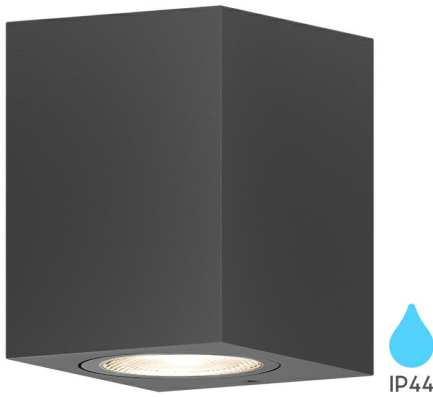

Braytron

PRODUCT DATASHEET

MODEL NO BG32-00402

DESCRIPTION BRY-RITA-T-WL.1-GRY-1xGU10-IP44-WALL LIGHT

Luminare is intended to use in outdoor applications

BRAYTRON SRL

Bulavardul iuliu maniu, Nr.616, Sector 6, 061129, Bucuresti-ROMANIA

info@braytron.com

www.braytron.com

Page 1-2

General Characteristics

Model No	:	BG32-00402
Main Family	:	Outdoor Lighting
Sub Family	:	GU10 Wall Light
Type	:	Wall
Body Color	:	Grey
Lamp Shape	:	N/A
Light Source	:	N/A
Socket	:	1xGU10
Warranty	:	2 years
Class	:	Class I
IP	:	IP44

Product Characteristics

Wattage	:	Max 1x35 w
---------	---	------------

Dimensions & Weight

P. Length	:	81 mm
P. Width	:	68 mm
P. Height	:	92 mm
Weight	:	300 gr