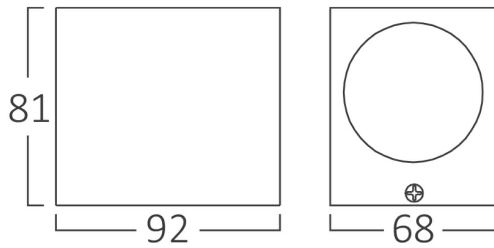

Braytron

PRODUCT DATASHEET

MODEL NO BG32-00402

DESCRIPTION BRY-RITA-T-WL.1-GRY-1xGU10-IP44-WALL LIGHT

Luminare is intended to use in outdoor applications

BRAYTRON SRL

Bulavardul iuliu maniu, Nr.616, Sector 6, 061129, Bucuresti-ROMANIA

info@braytron.com

www.braytron.com

Page 1-2