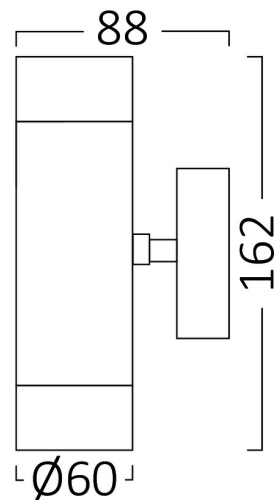

Braytron

PRODUCT DATASHEET

MODEL NO	BG32-00324
DESCRIPTION	BRY-RITA-S-WL.2-NCK-2xGU10-IP44-WALL LIGHT

Luminare is intended to use in outdoor applications

BRAYTRON SRL

Bulavardul Iuliu Maniu, Nr.616, Sector 6, 061129, Bucuresti-ROMANIA

info@braytron.com

www.braytron.com

Page 1-2