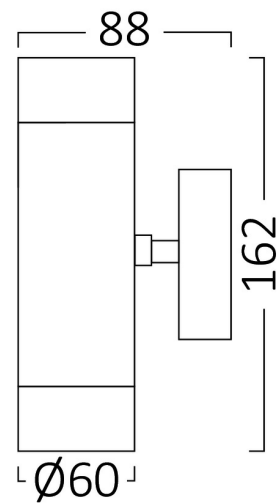

PRODUCT DATASHEET

MODEL NO BG32-00324

DESCRIPTION BRY-RITA-S-WL.2-NCK-2xGU10-IP44-WALL LIGHT

Luminare is intended to use in outdoor applications