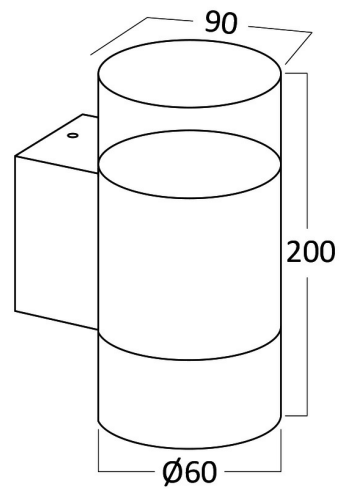

PRODUCT DATASHEET

MODEL NO BG32-00322

DESCRIPTION BRY-RITA-S-WL.2-GRY-2xGU10-IP44-WALL LIGHT

Luminare is intended to use in outdoor applications