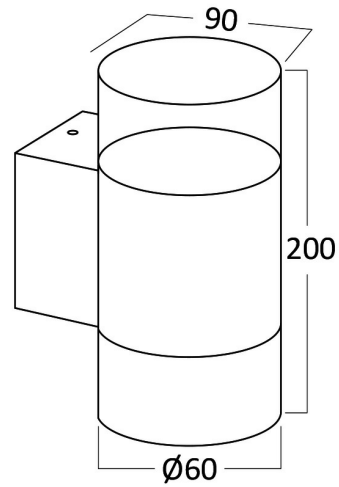

Braytron

PRODUCT DATASHEET

MODEL NO BG32-00322

DESCRIPTION BRY-RITA-S-WL.2-GRY-2xGU10-IP44-WALL LIGHT

Luminare is intended to use in outdoor applications

BRAYTRON SRL

Bulavardul Iuliu Maniu, Nr.616, Sector 6, 061129, Bucuresti-ROMANIA

info@braytron.com

www.braytron.com

Page 1-2