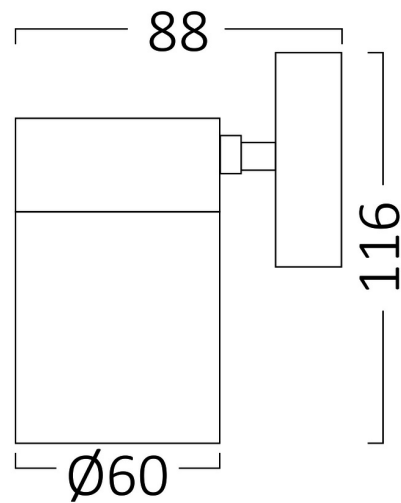

## PRODUCT DATASHEET

MODEL NO	BG32-00304
DESCRIPTION	BRY-RITA-S-WL.1-NCK-1xGU10-IP44-WALL LIGHT

**General Characteristics**

**Model No** : BG32-00304