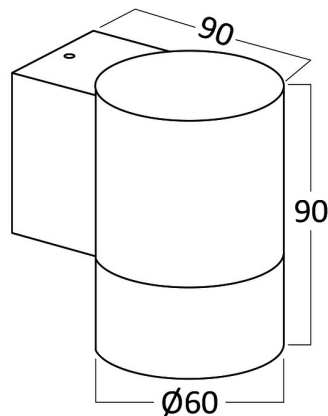

Braytron

PRODUCT DATASHEET

MODEL NO BG32-00302

DESCRIPTION BRY-RITA-S-WL.1-GRY-1xGU10-IP44-WALL LIGHT

IP44

Luminare is intended to use in outdoor applications

BRAYTRON SRL

Bulavardul Iuliu Maniu, Nr.616, Sector 6, 061129, Bucuresti-ROMANIA

Electrical Characteristics

Voltage	:	220-240V
Material	:	Aluminium
Working Temperature	:	-20 C+40 C
Frequency	:	50-60 Hz

Package Informations

N.W.	:	5,00 kgs
G.W.	:	5,90 kgs
PCS/CTN	:	20 pcs
Length	:	370 mm
Width	:	220 mm
Height	:	220 mm
EAN	:	5949097728259

Product Characteristics

Wattage	:	Max 1x35 w
---------	---	------------

Dimensions & Weight

Diameter	:	60 mm
P. Width	:	90 mm
P. Height	:	90 mm
Weight	:	250 gr