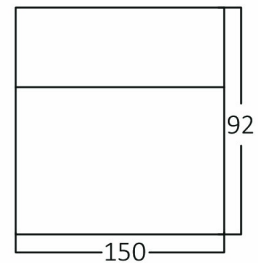

PRODUCT DATASHEET

MODEL NO BG32-00224

DESCRIPTION BRY-RITA-P-WL.2-NCK-2xGU10-IP44-WALL LIGHT

Luminare is intended to use in outdoor applications

General Characteristics

Model No	:	BG32-00224
Main Family	:	Outdoor Lighting
Sub Family	:	GU10 Wall Light
Type	:	Wall
Body Color	:	Nickel
Lamp Shape	:	N/A
Light Source	:	N/A
Socket	:	2xGU10
Warranty	:	2 years
Class	:	Class I
IP	:	IP44
IK	:	IK04

Electrical Characteristics

Voltage	:	220-240V
Material	:	Aluminium
Working Temperature	:	-20 C+40 C
Frequency	:	50-60 Hz

Package Informations

N.W.	:	7,10 kgs
G.W.	:	8,20 kgs
PCS/CTN	:	16 pcs
Length	:	330 mm
Width	:	225 mm
Height	:	320 mm
EAN	:	5949097728242

Product Characteristics

Wattage	:	Max 2x35 w
---------	---	------------

Dimensions & Weight

P. Length	:	150 mm
P. Width	:	68 mm
P. Height	:	92 mm
Weight	:	450 gr