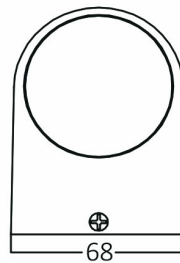

PRODUCT DATASHEET

MODEL NO BG32-00224

DESCRIPTION BRY-RITA-P-WL.2-NCK-2xGU10-IP44-WALL LIGHT

Luminare is intended to use in outdoor applications

General Characteristics

Model No	:	BG32-00224
Main Family	:	Outdoor Lighting
Sub Family	:	GU10 Wall Light
Type	:	Wall
Body Color	:	Nickel
Lamp Shape	:	N/A
Light Source	:	N/A
Socket	:	2xGU10
Warranty	:	2 years
Class	:	Class I
IP	:	IP44
IK	:	IK04

Electrical Characteristics

Voltage	:	220-240V
Material	:	Aluminium
Working Temperature	:	-20 C+40 C
Frequency	:	50-60 Hz

Package Informations

N.W.	:	7,10 kgs
G.W.	:	8,20 kgs
PCS/CTN	:	16 pcs
Length	:	330 mm
Width	:	225 mm
Height	:	320 mm
EAN	:	5949097728242

Product Characteristics

Wattage	:	Max 2x35 w
---------	---	------------

Dimensions & Weight

P. Length	:	150 mm
P. Width	:	68 mm
P. Height	:	92 mm
Weight	:	450 gr