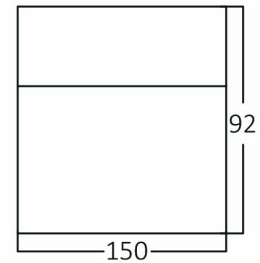

Braytron

PRODUCT DATASHEET

MODEL NO BG32-00222

DESCRIPTION BRY-RITA-P-WL.2-GRY-2xGU10-IP44-WALL LIGHT

Luminare is intended to use in outdoor applications

BRAYTRON SRL

Bulavardul Iuliu Maniu, Nr.616, Sector 6, 061129, Bucuresti-ROMANIA

Electrical Characteristics

Voltage	:	220-240V
Material	:	Aluminium
Working Temperature	:	-20 C+40 C
Frequency	:	50-60 Hz

Package Informations

N.W.	:	7,10 kgs
G.W.	:	8,20 kgs
PCS/CTN	:	16 pcs
Length	:	330 mm
Width	:	225 mm
Height	:	320 mm
EAN	:	5949097704574

Product Characteristics

Wattage	:	Max 2x35 w
---------	---	------------

Dimensions & Weight

P. Length	:	150 mm
P. Width	:	68 mm
P. Height	:	92 mm
Weight	:	450 gr