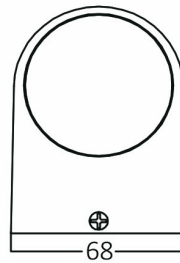

Braytron

PRODUCT DATASHEET

MODEL NO BG32-00222

DESCRIPTION BRY-RITA-P-WL.2-GRY-2xGU10-IP44-WALL LIGHT

Luminare is intended to use in outdoor applications

BRAYTRON SRL

Bulavardul Iuliu Maniu, Nr.616, Sector 6, 061129, Bucuresti-ROMANIA

info@braytron.com

www.braytron.com

Page 1-2