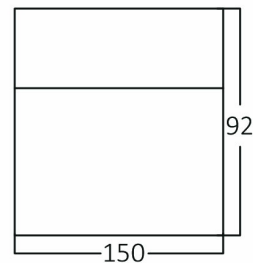

Braytron

PRODUCT DATASHEET

MODEL NO BG32-00221

DESCRIPTION BRY-RITA-P-WL.2-BLC-2xGU10-IP44-WALL LIGHT

Luminare is intended to use in outdoor applications

BRAYTRON SRL

Bulavardul Iuliu Maniu, Nr.616, Sector 6, 061129, Bucuresti-ROMANIA

Electrical Characteristics

Voltage	:	220-240V
Material	:	Aluminium
Working Temperature	:	-20 C+40 C
Frequency	:	50-60 Hz

Package Informations

N.W.	:	7,10 kgs
G.W.	:	8,20 kgs
PCS/CTN	:	16 pcs
Length	:	330 mm
Width	:	225 mm
Height	:	320 mm
EAN	:	5949097732539

Product Characteristics

Wattage	:	Max 2x35 w
---------	---	------------

Dimensions & Weight

P. Length	:	150 mm
P. Width	:	68 mm
P. Height	:	92 mm
Weight	:	450 gr